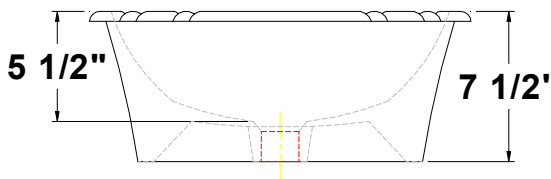

ANTIGUA™ Petite Countertop Lavatory Basin 1002.000

ANTIGUA™ Petite 17 3/4" x 14" x 7 1/2"

Oval self-rimming countertop lavatory with rear overflow. Complete with template.

Colors:

- .01 White
- .02 Bone
- .03 Almond
- .06 Balsa

- Please contact customer service for availability of additional Group II, Group III, Group IV: Hand painted designs on white, and Group V colors.

Fixture Information

Drain outlet	1 3/4" O.D.
Overall dimensions	17 3/4" x 14"
Basin dimensions	15 3/4" x 12"
Material	Vitreous china

Fixture dimensions meet ANSI/ASME standard A112.19.2M and CAN/CSA requirements. These measurements are subject to change or cancellation. No responsibility will be assumed for use of superseded or voided pages.

Listing / Approvals:

- IAPMO/UPC
- ISO 9002 CERTIFIED

TOP

REAR

FRONT

SIDE

ST. THOMAS CREATIONS

BATHROOMS THAT WORK BEAUTIFULLY

1022 Bay Marina Drive, Suite #125, National City, CA 91950

www.stthomascreations.com