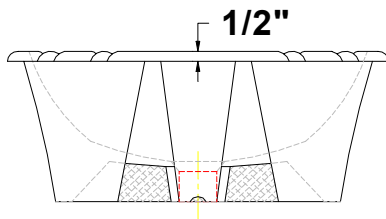

ANTIGUA™ Petite Countertop Lavatory Basin 1002.000

ANTIGUA™ Petite 17 3/4" x 14" x 7 1/2"

Oval self-rimming countertop lavatory with rear overflow. Complete with template.

Colors:

- .01 White
- .02 Bone
- .03 Almond
- .06 Balsa

- Please contact customer service for availability of additional Group II, Group III, Group IV: Hand painted designs on white, and Group V colors.

Fixture Information

Drain outlet	1 3/4" O.D.
Overall dimensions	17 3/4" x 14"
Basin dimensions	15 3/4" x 12"
Material	Vitreous china

Fixture dimensions meet ANSI/ASME standard A112.19.2M and CAN/CSA requirements. These measurements are subject to change or cancellation. No responsibility will be assumed for use of superseded or voided pages.

Listing / Approvals:

- IAPMO/UPC
- ISO 9002 CERTIFIED

TOP

REAR

FRONT

SIDE

ST. THOMAS CREATIONS

BATHROOMS THAT WORK BEAUTIFULLY

1022 Bay Marina Drive, Suite #125, National City, CA 91950

www.stthomascreations.com