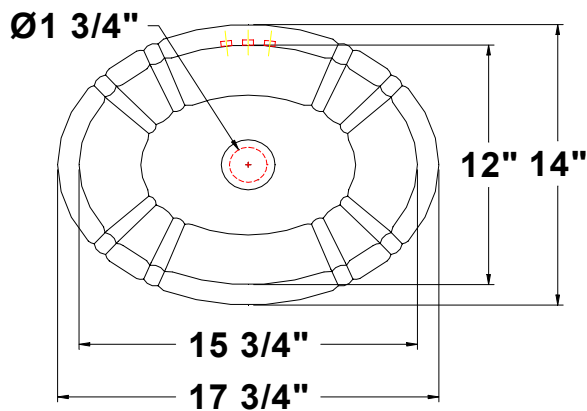

ANTIGUA™ Petite Countertop Lavatory Basin 1002.000

ANTIGUA™ Petite 17 3/4" x 14" x 7 1/2"

Oval self-rimming countertop lavatory with rear overflow. Complete with template.

Colors:

- .01 White
- .02 Bone
- .03 Almond
- .06 Balsa

- Please contact customer service for availability of additional Group II, Group III, Group IV: Hand painted designs on white, and Group V colors.

Fixture Information

Drain outlet	1 3/4" O.D.
Overall dimensions	17 3/4" x 14"
Basin dimensions	15 3/4" x 12"
Material	Vitreous china

Fixture dimensions meet ANSI/ASME standard A112.19.2M and CAN/CSA requirements. These measurements are subject to change or cancellation. No responsibility will be assumed for use of superseded or voided pages.

Listing / Approvals:

- IAPMO/UPC
- ISO 9002 CERTIFIED

TOP

REAR

FRONT

SIDE

ST. THOMAS CREATIONS

BATHROOMS THAT WORK BEAUTIFULLY

1022 Bay Marina Drive, Suite #125, National City, CA 91950

www.stthomascreations.com