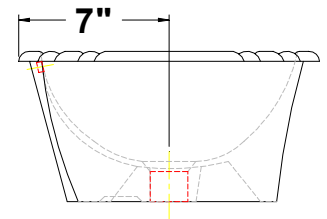

SIDE

ST. THOMAS CREATIONS

BATHROOMS THAT WORK BEAUTIFULLY

1022 Bay Marina Drive, Suite #125, National City, CA 91950

www.stthomascreations.com