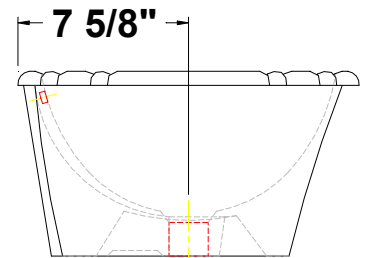

ANTIGUA™ Grande
19 1/4" x 15 1/4" x 8 1/4"

Oval self-rimming countertop lavatory with rear overflow. Complete with template.

Colors:

- .01 White
- .02 Bone
- .03 Almond
- .06 Balsa

▪ Please contact customer service for availability of additional Group II, Group III, Group IV: Hand painted designs on white, and Group V colors.

Fixture Information

Drain outlet	1 3/4" O.D.
Overall dimensions	19 1/4" x 15 1/4"
Basin dimensions	17 1/4" x 13 1/4"
Material	Vitreous china

TOP

Fixture dimensions meet ANSI/ASME standard A112.19.2M and CAN/CSA requirements. These measurements are subject to change or cancellation. No responsibility will be assumed for use of superseded or voided pages.

Listing / Approvals:

- IAPMO/UPC
- ISO 9002 CERTIFIED

REAR

FRONT

SIDE