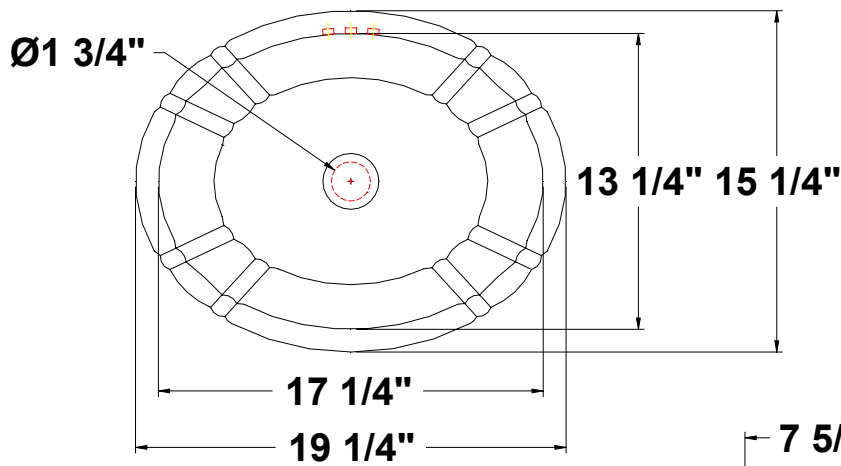

ANTIGUA™ Grande
 19 1/4" x 15 1/4" x 8 1/4"

Oval self-rimming countertop lavatory with rear overflow. Complete with template.

Colors:

- .01 White
- .02 Bone
- .03 Almond
- .06 Balsa

▪ Please contact customer service for availability of additional Group II, Group III, Group IV: Hand painted designs on white, and Group V colors.

Fixture Information

Drain outlet	1 3/4" O.D.
Overall dimensions	19 1/4" x 15 1/4"
Basin dimensions	17 1/4" x 13 1/4"
Material	Vitreous china

TOP

Fixture dimensions meet ANSI/ASME standard A112.19.2M and CAN/CSA requirements. These measurements are subject to change or cancellation. No responsibility will be assumed for use of superseded or voided pages.