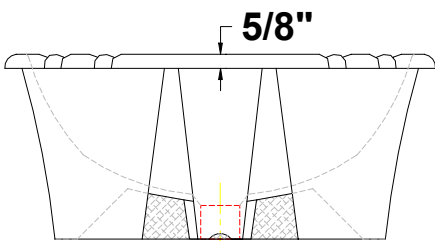

ANTIGUA™ Grande
19 1/4" x 15 1/4" x 8 1/4"

Oval self-rimming countertop lavatory with rear overflow. Complete with template.

Colors:

- .01 White
- .02 Bone
- .03 Almond
- .06 Balsa

▪ Please contact customer service for availability of additional Group II, Group III, Group IV: Hand painted designs on white, and Group V colors.

Fixture Information

Drain outlet	1 3/4" O.D.
Overall dimensions	19 1/4" x 15 1/4"
Basin dimensions	17 1/4" x 13 1/4"
Material	Vitreous china

TOP

Fixture dimensions meet ANSI/ASME standard A112.19.2M and CAN/CSA requirements. These measurements are subject to change or cancellation. No responsibility will be assumed for use of superseded or voided pages.

Listing / Approvals:

- IAPMO/UPC
- ISO 9002 CERTIFIED

REAR

FRONT

SIDE