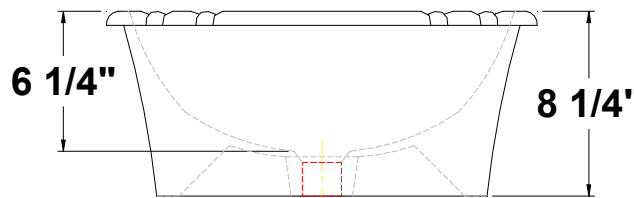

ANTIGUA™ Grande
19 1/4" x 15 1/4" x 8 1/4"

Oval self-rimming countertop lavatory with rear overflow. Complete with template.

Colors:

- .01 White
- .02 Bone
- .03 Almond
- .06 Balsa

▪ Please contact customer service for availability of additional Group II, Group III, Group IV: Hand painted designs on white, and Group V colors.

Fixture Information

Drain outlet	1 3/4" O.D.
Overall dimensions	19 1/4" x 15 1/4"
Basin dimensions	17 1/4" x 13 1/4"
Material	Vitreous china

TOP

Fixture dimensions meet ANSI/ASME standard A112.19.2M and CAN/CSA requirements. These measurements are subject to change or cancellation. No responsibility will be assumed for use of superseded or voided pages.

Listing / Approvals:

- IAPMO/UPC
- ISO 9002 CERTIFIED

REAR

FRONT

SIDE