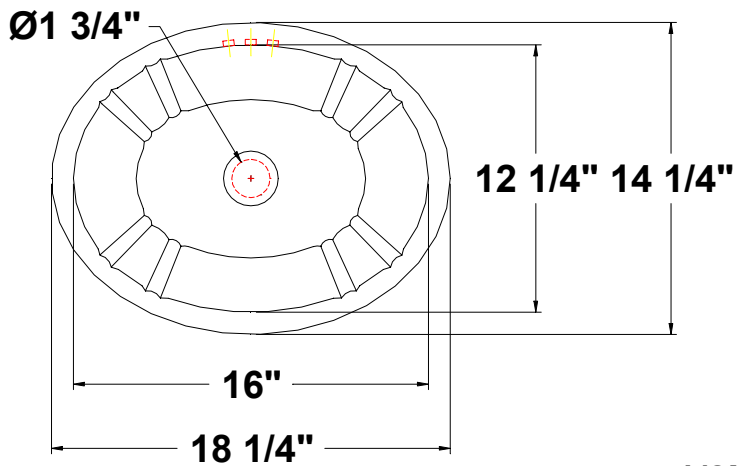

Listing / Approvals:

- IAPMO/UPC
- ISO 9002 CERTIFIED

TOP