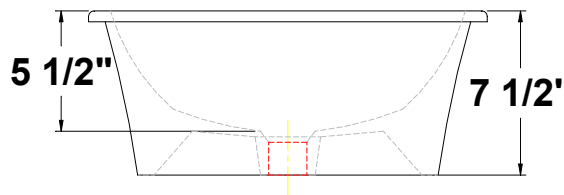

ANTIGUA™ Petite
Undermount Lavatory
18 1/4" x 14 1/4" x 7 1/2"

Oval under-mount lavatory with glazed rim, rear overflow and universal clips. Complete with template.

Colors:

- .01 White
- .02 Bone
- .03 Almond
- .06 Balsa

- Please contact customer service for availability of additional Group II, Group III, Group IV: Hand painted designs on white, and Group V colors.

Fixture Information

Drain outlet	1 3/4" O.D.
Overall dimensions	18 1/4" x 14 1/4"
Basin dimensions	16" x 12 1/4"
Material	Vitreous china

Fixture dimensions meet ANSI/ASME standard A112.19.2M and CAN/CSA requirements. These measurements are subject to change or cancellation. No responsibility will be assumed for use of superseded or voided pages.

Listing / Approvals:

- IAPMO/UPC
- ISO 9002 CERTIFIED

FRONT