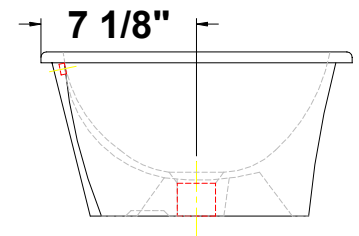

ANTIGUA™ Petite
Undermount Lavatory
18 1/4" x 14 1/4" x 7 1/2"

Oval under-mount lavatory with glazed rim, rear overflow and universal clips. Complete with template.

Colors:

- .01 White
- .02 Bone
- .03 Almond
- .06 Balsa

- Please contact customer service for availability of additional Group II, Group III, Group IV: Hand painted designs on white, and Group V colors.

Fixture Information

Drain outlet	1 3/4" O.D.
Overall dimensions	18 1/4" x 14 1/4"
Basin dimensions	16" x 12 1/4"
Material	Vitreous china

Fixture dimensions meet ANSI/ASME standard A112.19.2M and CAN/CSA requirements. These measurements are subject to change or cancellation. No responsibility will be assumed for use of superseded or voided pages.

Listing / Approvals:

- IAPMO/UPC
- ISO 9002 CERTIFIED

SIDE