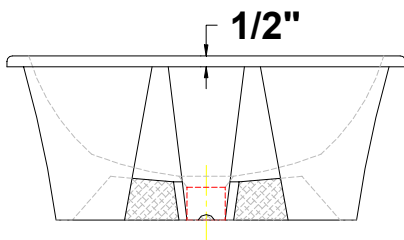

Listing / Approvals:

- IAPMO/UPC
- ISO 9002 CERTIFIED

REAR