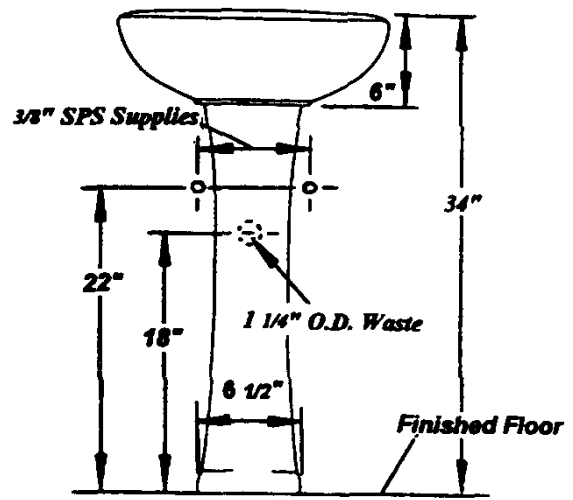

Features:

- 24" x 19 1/2" x 34"
- Vitreous china
- Front overflow
- Faucet deck
- Supplied with mounting kit
- Faucet not included.

Colors:

- .01 White
- .02 Bone
- .06 Balsa

Models Available:

- 5203.040 – Faucet holes on 4" center
- 5203.080 – Faucet holes on 8" center

Component Parts:

- 5203.042 - Lavatory slab 4"
- 5203.082 - Lavatory slab 8"
- 5201.331 - Pedestal only

Fixture information

Drain outlet	1 1/4" O.D.
Overall dimensions	24" x 19 1/2" x 34"
Basin dimensions	19 1/2" x 13 1/4"
Material	Vitreous china

Fixture dimensions meet ANSI/ASME standard A12.19.2M requirements. These measurements are subject to change or cancellation. No responsibility will be assumed for use of superseded or voided pages.

Listing / Approvals: