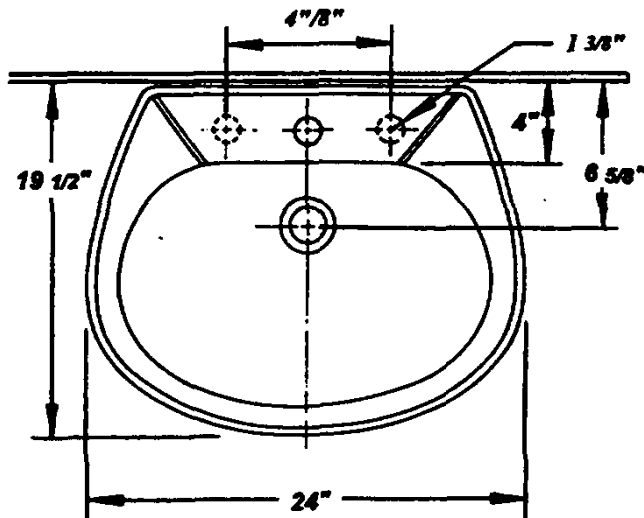

Features:

- 24" x 19 1/2" x 34"
- Vitreous china
- Front overflow
- Faucet deck
- Supplied with mounting kit
- Faucet not included.

Colors:

- .01 White
- .02 Bone
- .06 Balsa

Models Available:

- 5203.040 – Faucet holes on 4" center
- 5203.080 – Faucet holes on 8" center

Component Parts:

- 5203.042 - Lavatory slab 4"
- 5203.082 - Lavatory slab 8"
- 5201.331 - Pedestal only

Fixture information

Drain outlet	1 1/4" O.D.
Overall dimensions	24" x 19 1/2" x 34"
Basin dimensions	19 1/2" x 13 1/4"
Material	Vitreous china

Fixture dimensions meet ANSI/ASME standard A12.19.2M requirements. These measurements are subject to change or cancellation. No responsibility will be assumed for use of superseded or voided pages.

Listing / Approvals: