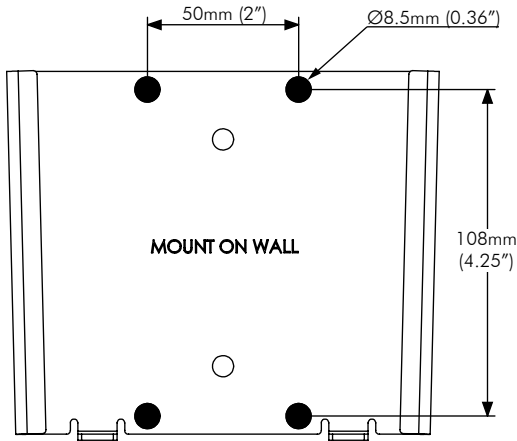

General Features

Display Weight Compatibility:
30kg (66lbs)

Colour:
Black

Display Mounting Compatibility:
VESA Mounting Holes Configuration:
75mm x 75mm
100mm x 100mm

Security Feature:
Two M5 Security Screws

Warranty:
10 years limited

Wall Mounting Options

Mounting hole pattern for:
Dry Wall

Mounting hole pattern for:
Masonry Wall and Timber Stud

Dimensions

Display Plate

**Distance from Wall
(Side View)**