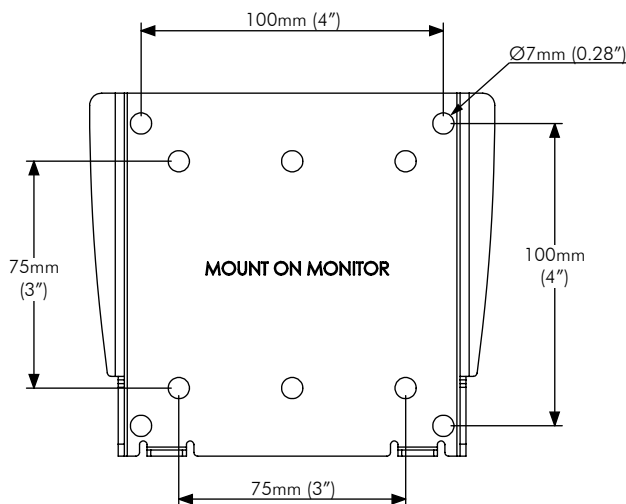

General Features

Display Weight Compatibility:
30kg (66lbs)

Colour:
Black

Display Mounting Compatibility:
VESA Mounting Holes Configuration:
75mm x 75mm
100mm x 100mm

Security Feature:
Two M5 Security Screws

Warranty:
10 years limited

Wall Mounting Options

Mounting hole pattern for:
Dry Wall

Mounting hole pattern for:
Masonry Wall and Timber Stud

Dimensions

Display Plate

**Distance from Wall
(Side View)**