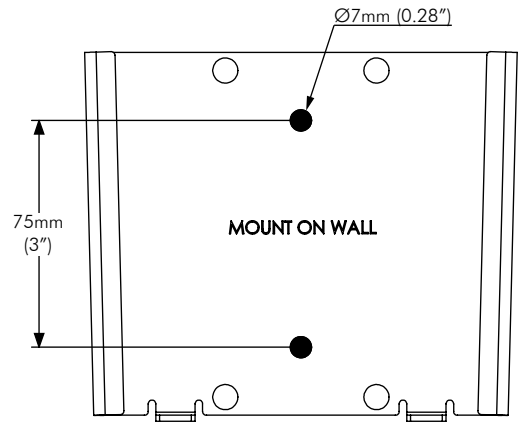

General Features

Display Weight Compatibility:
30kg (66lbs)

Colour:
Black

Display Mounting Compatibility:
VESA Mounting Holes Configuration:
75mm x 75mm
100mm x 100mm

Security Feature:
Two M5 Security Screws

Warranty:
10 years limited

Wall Mounting Options

Mounting hole pattern for:
Dry Wall

Mounting hole pattern for:
Masonry Wall and Timber Stud

Dimensions

Display Plate

**Distance from Wall
(Side View)**