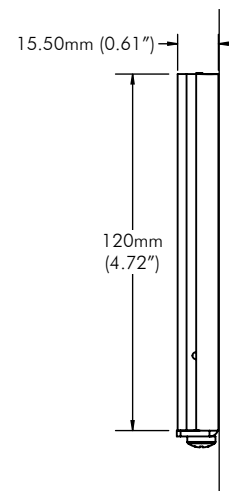

General Features

Display Weight Compatibility:
30kg (66lbs)

Colour:
Black

Display Mounting Compatibility:
VESA Mounting Holes Configuration:
75mm x 75mm
100mm x 100mm

Security Feature:
Two M5 Security Screws

Warranty:
10 years limited

Wall Mounting Options

Mounting hole pattern for:
Dry Wall

Mounting hole pattern for:
Masonry Wall and Timber Stud

Dimensions

Display Plate

**Distance from Wall
(Side View)**