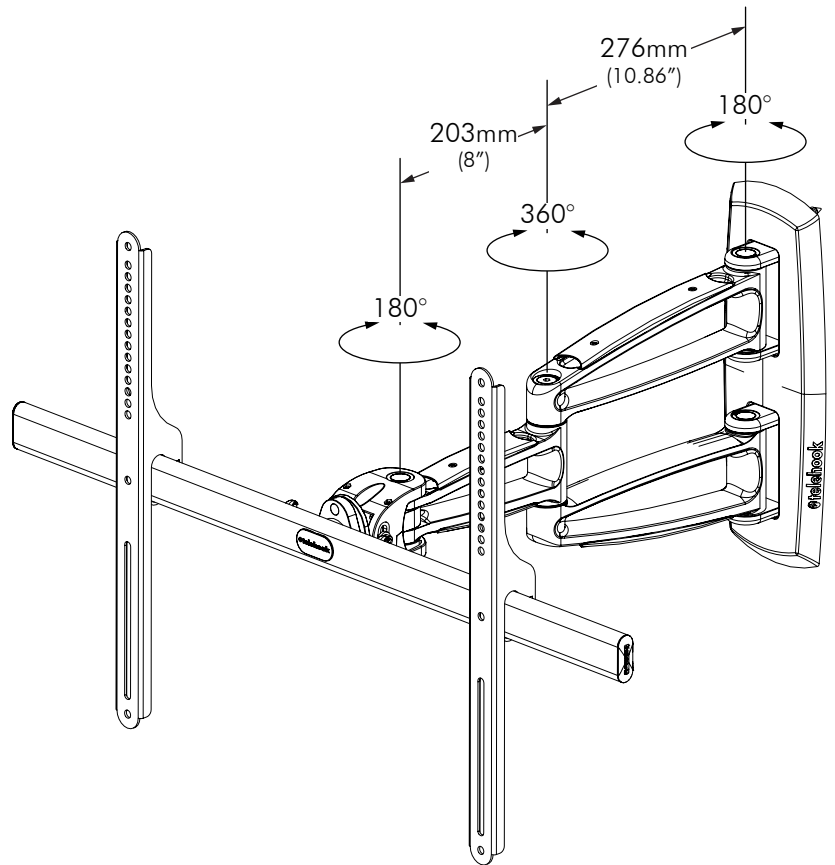

General Features

MAXIMUM LOAD: 65 kg (143 lbs)

DISPLAY COMPATIBILITY: Supports Displays with mounting hole configurations: from 150mm to 805 wide (6" to 31.75") and 140mm to 500mm high (5.5" to 19.75").

FASTENERS: All fasteners included.

WARRANTY: Limited 10 years (parts and workmanship).

Dimensions

Mounting Plate

- The Wall Bracket is to be installed vertically.
- The Wall Bracket can be mounted to either: Timber Stud Wall, or Masonry Wall

Articulated Arm Range of Movement

Distance from Wall

Side View

Dimensions (continued)

Front View

Display Mounting Range

Horizontal Range of Movement