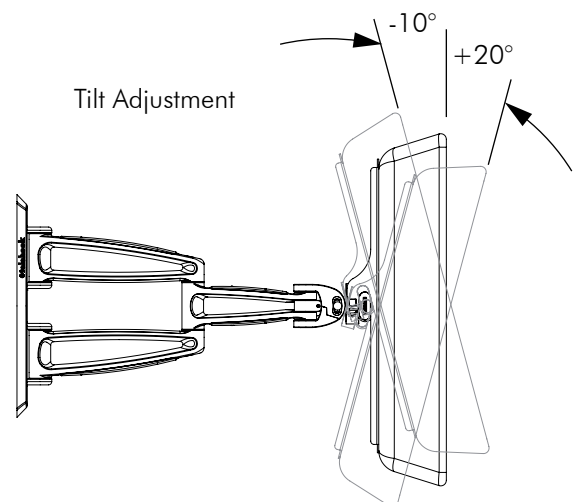

General Features

MAXIMUM LOAD: 65 kg (143 lbs)

DISPLAY COMPATIBILITY: Supports Displays with mounting hole configurations: from 150mm to 805 wide (6" to 31.75") and 140mm to 500mm high (5.5" to 19.75").

FASTENERS: All fasteners included.

WARRANTY: Limited 10 years (parts and workmanship).

Dimensions

Mounting Plate

- The Wall Bracket is to be installed vertically.
- The Wall Bracket can be mounted to either: Timber Stud Wall, or Masonry Wall

Articulated Arm Range of Movement

Distance from Wall

Side View

Dimensions (continued)

Front View

Display Mounting Range

Horizontal Range of Movement