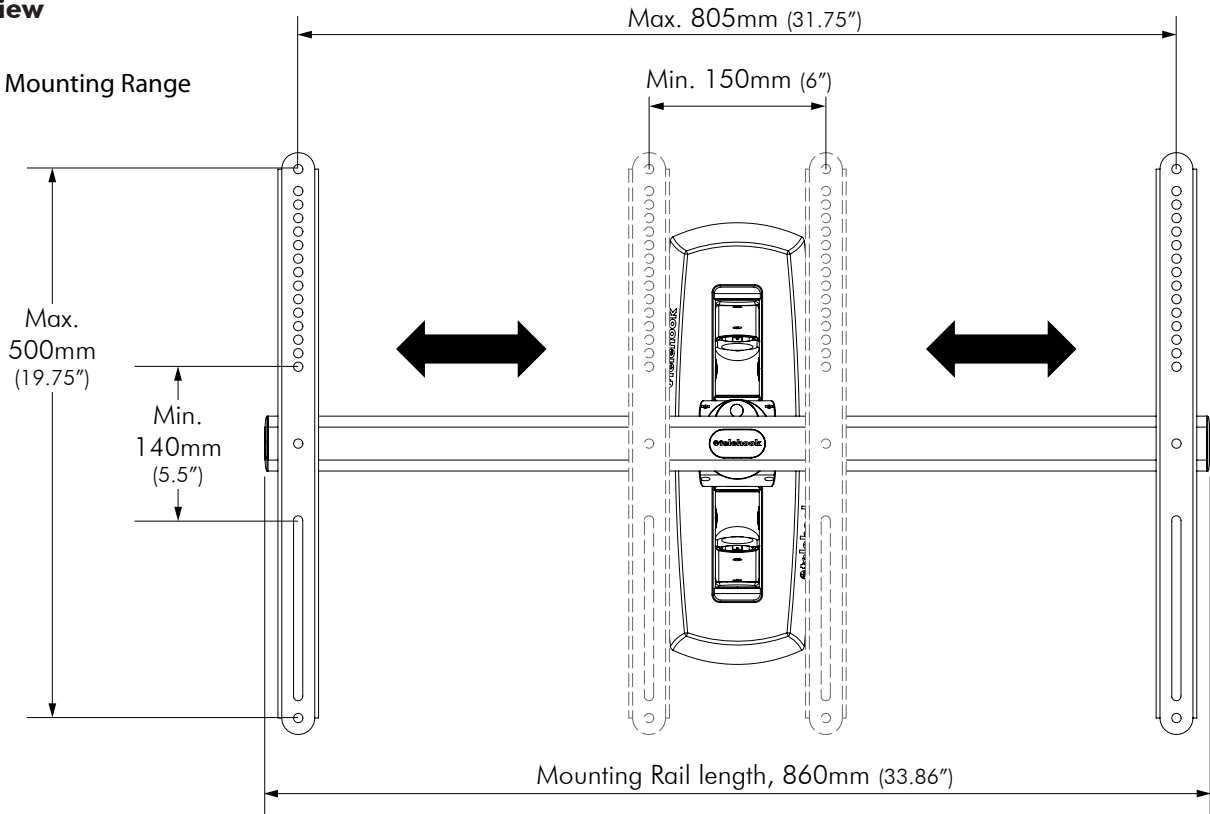

General Features

MAXIMUM LOAD: 65 kg (143 lbs)

DISPLAY COMPATIBILITY: Supports Displays with mounting hole configurations: from 150mm to 805 wide (6" to 31.75") and 140mm to 500mm high (5.5" to 19.75").

FASTENERS: All fasteners included.

WARRANTY: Limited 10 years (parts and workmanship).

Dimensions

Mounting Plate

- The Wall Bracket is to be installed vertically.
- The Wall Bracket can be mounted to either: Timber Stud Wall, or Masonry Wall

Articulated Arm Range of Movement

Distance from Wall

Side View

Dimensions (continued)

Front View

Display Mounting Range

Horizontal Range of Movement