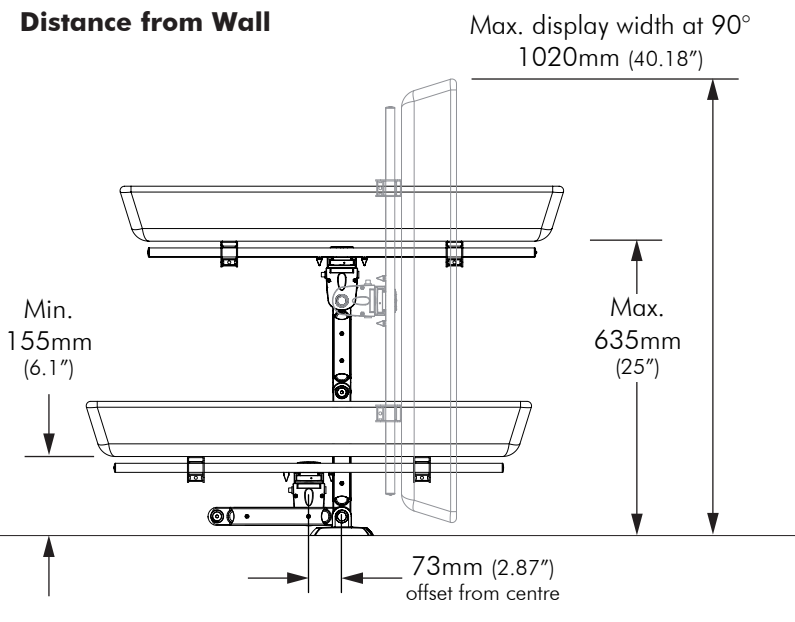

General Features

MAXIMUM LOAD: 65 kg (143 lbs)

DISPLAY COMPATIBILITY: Supports Displays with mounting hole configurations: from 150mm to 805 wide (6" to 31.75") and 140mm to 500mm high (5.5" to 19.75").

FASTENERS: All fasteners included.

WARRANTY: Limited 10 years (parts and workmanship).

Dimensions

Mounting Plate

- The Wall Bracket is to be installed vertically.
- The Wall Bracket can be mounted to either: Timber Stud Wall, or Masonry Wall

Articulated Arm Range of Movement

Distance from Wall

Side View

Dimensions (continued)

Front View

Display Mounting Range

Horizontal Range of Movement