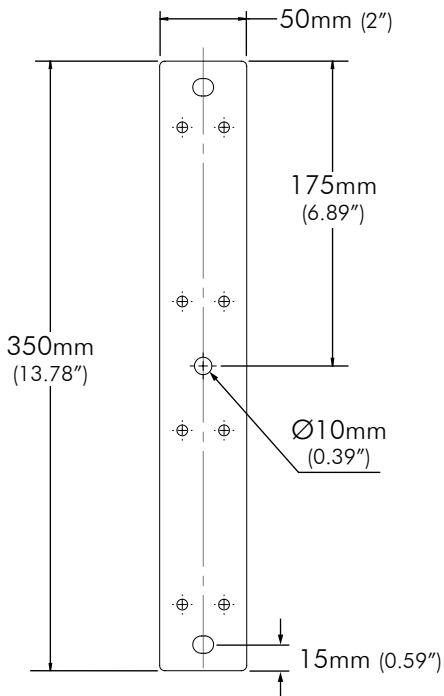

General Features

MAXIMUM LOAD: 65 kg (143 lbs)

DISPLAY COMPATIBILITY: Supports Displays with mounting hole configurations: from 150mm to 805 wide (6" to 31.75") and 140mm to 500mm high (5.5" to 19.75").

FASTENERS: All fasteners included.

WARRANTY: Limited 10 years (parts and workmanship).

Dimensions

Mounting Plate

- The Wall Bracket is to be installed vertically.
- The Wall Bracket can be mounted to either: Timber Stud Wall, or Masonry Wall

Articulated Arm Range of Movement

Distance from Wall

Side View

Dimensions (continued)

Front View

Display Mounting Range

Horizontal Range of Movement