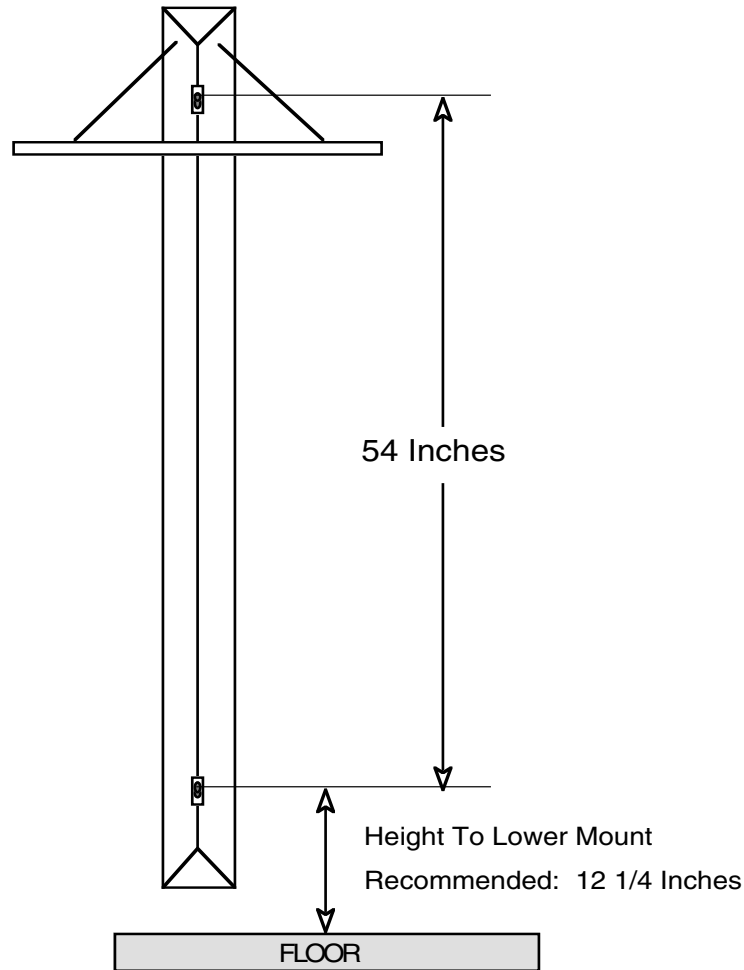

TRIO - MODEL 2175, 2175H MOUNTING INSTRUCTIONS

PLASTIC ANCHOR

PLASTIC "T" TOGGLER

CAUTION : THESE INSTRUCTIONS ARE INTENDED FOR **DRYWALL INSTALLATION ONLY!** IF INSTALLATION IS TO BE OTHER THAN DRYWALL, THE INSTALLER SHALL USE APPROPRIATE HARDWARE FOR THE WALL STRUCTURE.