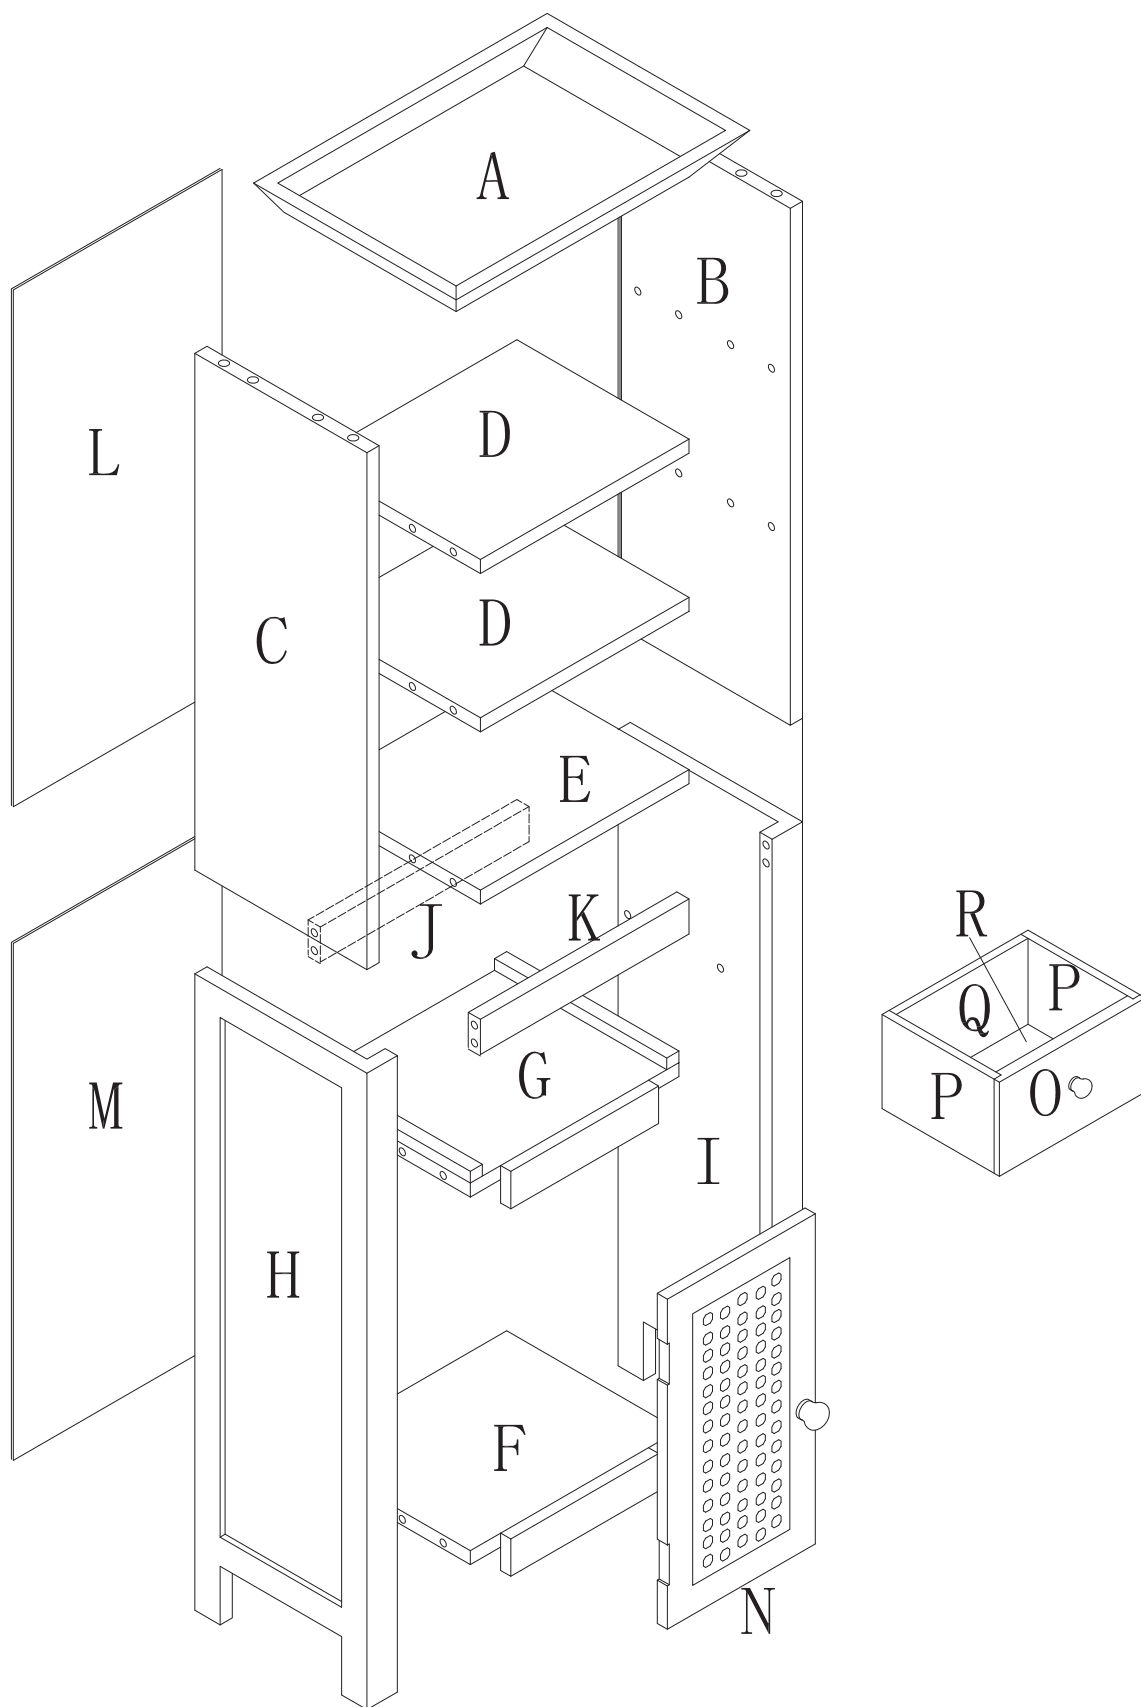

Savannah Linen Tower

ASSEMBLY INSTRUCTIONS-IMPORTANT

Carefully unpack & identify each component before attempting to assemble. Refer to parts list. Please take care when assembling the unit and always set the parts on a clean, soft surface. If you require any assistance with assembly, parts, please call 866-931-4207.

<p>①</p>  <p>8 PCS (Ø15*12H mm)</p>	<p>②</p>  <p>16 PCS (Ø15*9.5H mm)</p>	<p>③</p>  <p>24 PCS</p>
<p>④</p>  <p>24 PCS</p>	<p>⑤</p>  <p>1 PC</p>	<p>⑥</p>  <p>36 PCS</p>
<p>⑦</p>  <p>8 PCS (Ø 3*15 mm)</p>	<p>⑧</p>  <p>5 PCS (Ø 3*12 mm)</p>	<p>⑨</p>  <p>8 PCS</p>
<p>⑩</p>  <p>2 PCS</p>	<p>⑪</p>  <p>2 PCS (Ø4*25 mm)</p>	<p>⑫</p>  <p>4 PCS (Ø 1/4"*1-1/8")</p>
<p>⑬</p>  <p>8 PCS (Ø 3*19mm)</p>		