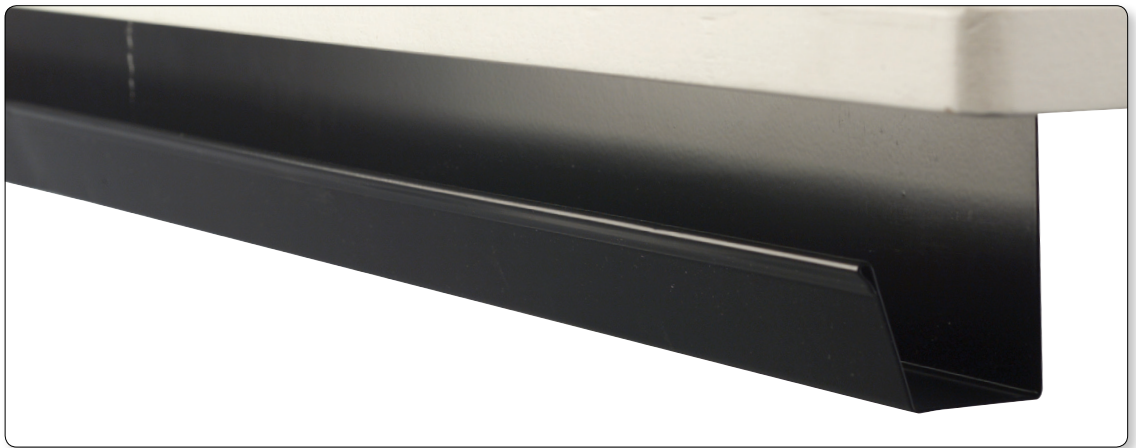

Cable Management Tray

In Stock

Cable Management Tray

- The Cable Management Tray mounts to the bottom of a workstation for instant cable control.
- Durable tray is constructed of black powder-coated steel and is generously sized.
- Order two or more for longer workstations.
- TAA compliant.

A. Cable Management Tray

Part No.	Description	Dimensions	Ship Wt.
66350*	Single	21 1/2" long	2 lbs
65850*	Set of 2	21 1/2" long	4 lbs

Made in Taiwan.
*Ships UPS

Balt® & Best-Rite® are brand divisions of MooreCo Inc.