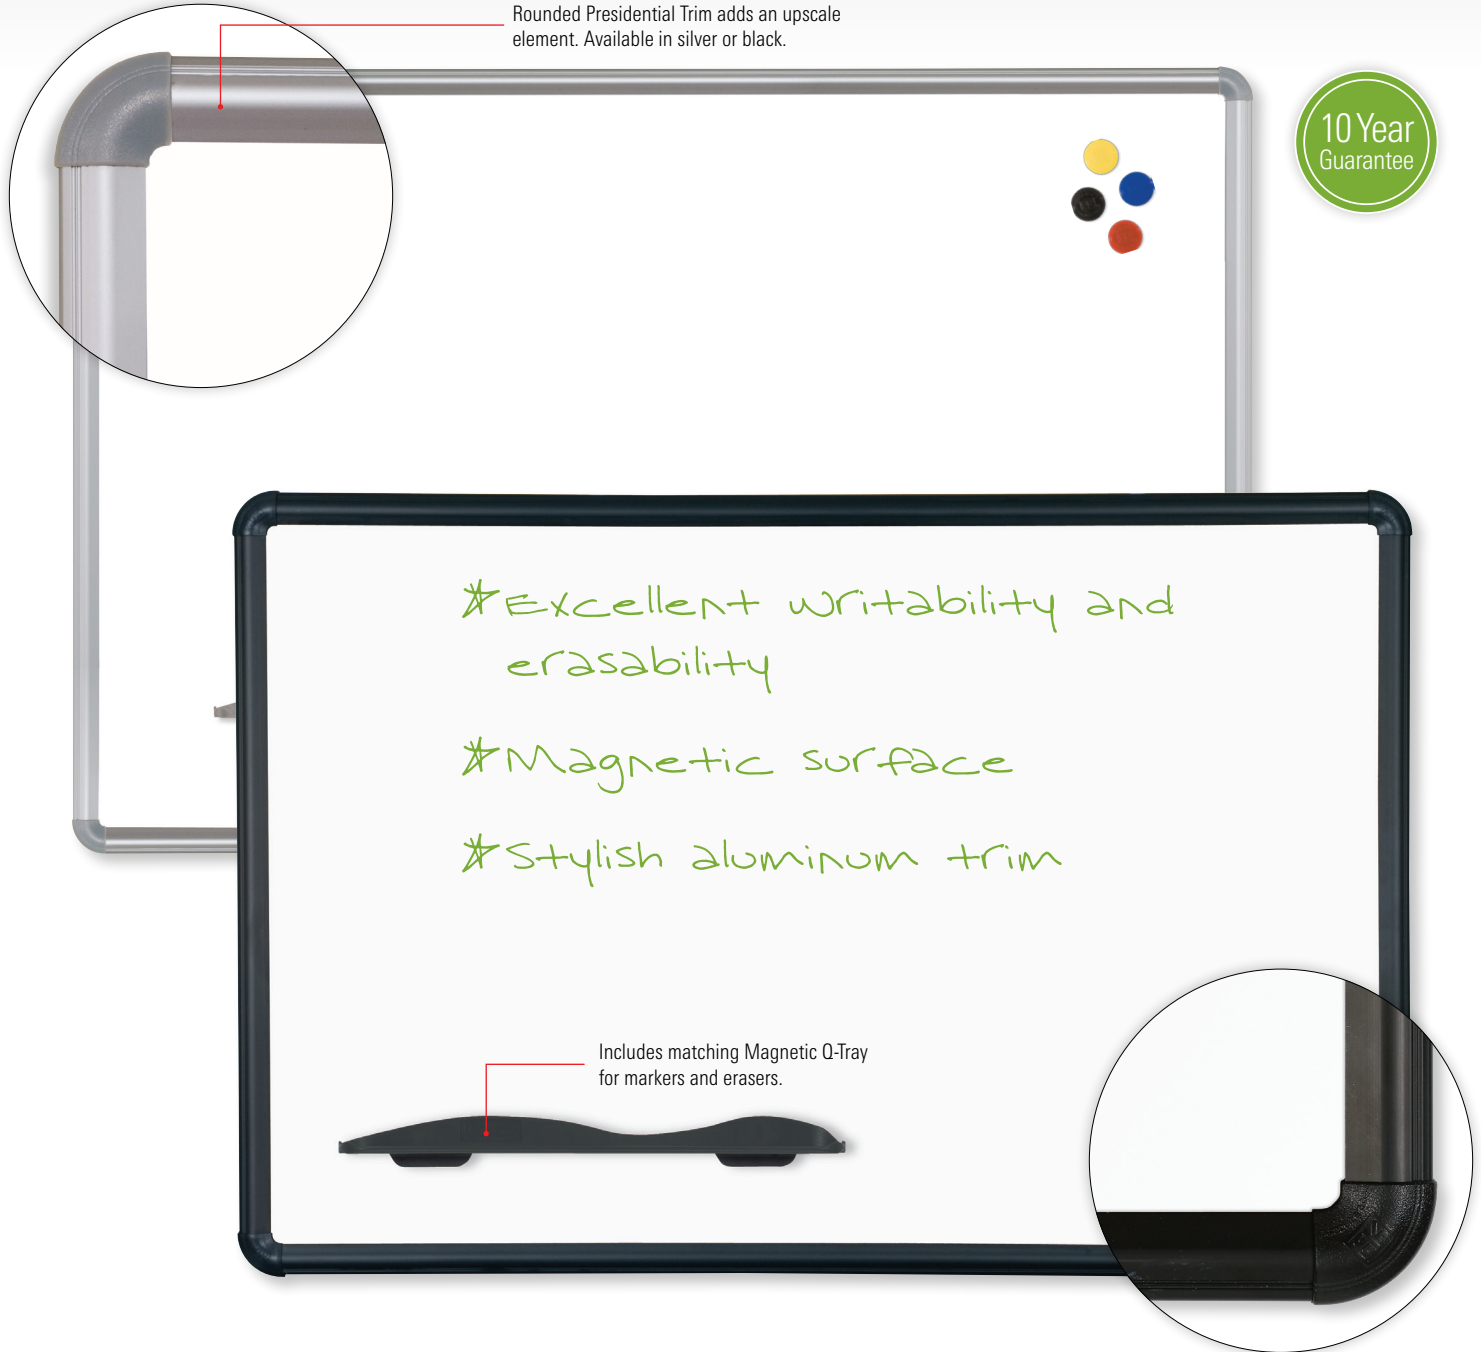

Magne-Rite Markerboard

with Presidential Trim

Rounded Presidential Trim adds an upscale element. Available in silver or black.

- *Excellent writability and erasability
- *Magnetic surface
- *Stylish aluminum trim

Includes matching Magnetic Q-Tray for markers and erasers.

Magne-Rite Markerboard with Presidential Trim

- Magne-Rite boards feature a magnetic dry erase surface made with PVC-coated steel, specially engineered for exceptionally smooth writability.
- Glossy white surface erases cleanly with no ghosting and provides excellent color contrast with markers.
- Rounded anodized aluminum Presidential Trim includes injection-molded plastic curved corner pieces. Available in black or silver. Includes matching Magnetic Q-Tray for markers and erasers.
- 10 year guarantee. TAA compliant.

A. Magne-Rite Markerboard - Presidential Trim			
Silver	Black	Dimensions	Ship Wt.
219PA*	219PA-T1*	1 ½'H x 2'W	7 lbs
219PB*	219PB-T1*	2'H x 3'W	15 lbs
219PC**	219PC-T1**	3'H x 4'W	24 lbs
219PD	219PD-T1	4'H x 4'W	60 lbs
219PE	219PE-T1	3'H x 5'W	57 lbs
219PF	219PF-T1	4'H x 5'W	67 lbs
219PG	219PG-T1	4'H x 6'W	69 lbs
219PH	219PH-T1	4'H x 8'W	88 lbs
219PK	219PK-T1	4'H x 10'W	112 lbs
219PM	219PM-T1	4'H x 12'W	154 lbs