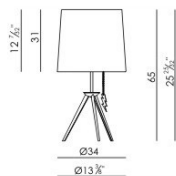

## GRAF TAVOLO

DESIGN DIESEL /2009

Graf speaks the language of images. The lampshade features the graphic style elements representing the concepts that have inspired the entire home collection, with a unique and immediately recognisable style. Music interpreted by a DJ at his console, nature experienced in personal style. The style elements are represented by images especially created for Graf, with a highly original graphic treatment and a scale of representation that is different according to the version; whether it is the floor, hanging, or table version. The fabric covering the diffuser has a special shiny finish that creates a fun 'wet paint' effect. Like work of contemporary pop art, Graf can be placed in any space to characterise it with its strong personality and visual message, which is at the same time universal and suitable for different style environments.