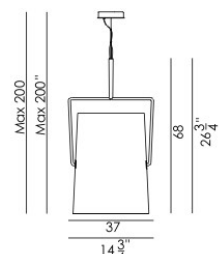

Fork

DESIGN DIESEL /2010

The Fork lampshade is inspired by casual fashion, by campsite tents and by an informal, playful and dynamic lifestyle. The stitching on the fabric has been created like that on jeans and the rings are not merely decorative, but respond to practical needs with simplicity and immediacy. The light inside reveals a patchwork structure and the texture of the canvas, a little like when you turn on a light inside a tent. The lampshade is extremely flexible and can be oriented 360°. Its stand is also very mobile, thanks to its joints: this means you can change the direction of the light as you please, play with the lamp and have fun continually finding new positions for it. We see all of Fork's dynamism carried forward to the new hanging versions too, available in both large and small versions. The warm light of Fork is perfect for the home, but is also ideal for public spaces where a relaxing atmosphere is desired.

Grande

Avorio

Certifications

BULBS NOT INCLUDED

halogen
 1x120 W R7s

BULBS NOT INCLUDED

halogen
 1x1x150W RSC (4 11/16") type T3

Piccola