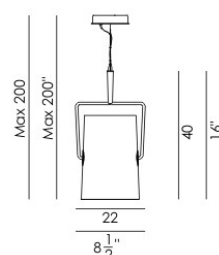

Fork

DESIGN DIESEL /2010

The Fork lampshade is inspired by casual fashion, by campsite tents and by an informal, playful and dynamic lifestyle. The stitching on the fabric has been created like that on jeans and the rings are not merely decorative, but respond to practical needs with simplicity and immediacy. The light inside reveals a patchwork structure and the texture of the canvas, a little like when you turn on a light inside a tent. The lampshade is extremely flexible and can be oriented 360°. Its stand is also very mobile, thanks to its joints: this means you can change the direction of the light as you please, play with the lamp and have fun continually finding new positions for it. We see all of Fork's dynamism carried forward to the new hanging versions too, available in both large and small versions. The warm light of Fork is perfect for the home, but is also ideal for public spaces where a relaxing atmosphere is desired.

Grande

Avorio

Certifications

BULBS NOT INCLUDED

halogen
 1x120 W R7s

BULBS NOT INCLUDED

halogen
 1x1x150W RSC (4 11/16") type T3

Piccola