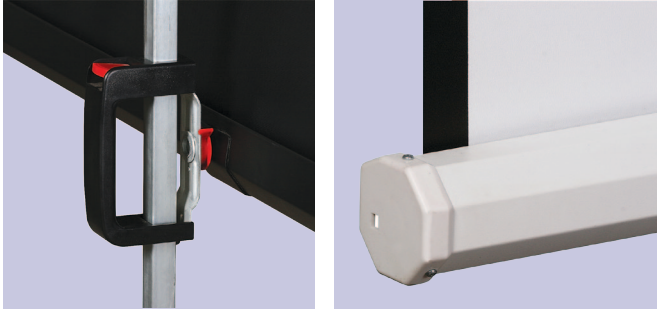

TPS Series Tripod Screens

Buhl TPS Tripod Screens Specifications (Metric)

SKU	Size	Format	Matte White Fabric	Screen Dimensions (mm)		Housing Dimensions (mm)				
				Height	Width	Black Border Width	Length	Width	Depth	Weight
TPS-T50	50"x50"	1:1	Y	1270	1270	30	1700	200	115	6
TPS-T60	60"x60"	1:1	Y	1530	1530	30	1700	200	115	9
TPS-T70	70"x70"	1:1	Y	1800	1800	30	1960	200	115	11.5
TPS-T80	80"x80"	1:1	Y	2030	2030	40	2190	200	115	12
TPS-T96	96"x96"	1:1	Y	2440	2440	40	2600	200	115	14.5

Buhl TPS Tripod Screens Specifications (Standard)

SKU	Size	Format	Matte White Fabric	Screen Dimensions (mm)		Housing Dimensions (mm)				
				Height	Width	Black Border Width	Length	Width	Depth	Weight
TPS-T50	50"x50"	1:1	Y	50	50	1	66.9	7.9	4.5	13.2
TPS-T60	60"x60"	1:1	Y	60	60	1	66.9	7.9	4.5	19.8
TPS-T70	70"x70"	1:1	Y	70	70	1	77.2	7.9	4.5	25.4
TPS-T80	80"x80"	1:1	Y	80	80	2	86.2	7.9	4.5	26.5
TPS-T96	96"x96"	1:1	Y	96	96	2	102.4	7.9	4.5	32.0