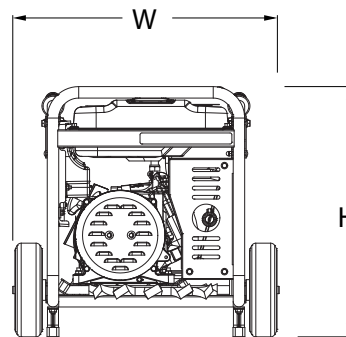

CUSTOMER CONNECTION PANEL

A	Receptacle: (2) 5-20R 120V
B	Engine Run/Stop Switch
C	Ground
D	Circuit breakers: (1) 25 Amp
E	Receptacle: (1) L14-20R Twist-Lock 120/240V

SPECIFICATIONS

Model Number	6150
Running Watts	3250
Starting Watts	3750
Rated Amps @ 120 Volts	27
Rated Amps @ 240 Volts	13.5
Engine Type	OHV
Engine Displacement	208cc
Low Oil Shutdown	Yes
Starting Method	Pull
Battery	n/a
Outlets	(2) 5-20R 120V (1) L14-20R Twist-Lock 120/240V
Fuel Tank Capacity	2.9 Gallons
Run Time at 50% Load	7.5 Hours
Handles	2 Folding/Locking
Wheels	8" Solid
Included in box	Engine oil, funnel, quick set-up guide
Warranty - Residential	3 Year Ltd.
Warranty - Commercial	1 Year Ltd.
Configuration/Emissions	CARB

DIMENSIONS (In inches)

Length (handles folded down)	26.0
Extended Length (Handles up)	41.0
Width (including wheels)	22.0
Height (including wheels)	21.0
Product weight	116 lbs.
Carton Length	25.6
Carton Width	18.0
Carton Height	20.0
Shipping weight	115.0 lbs.