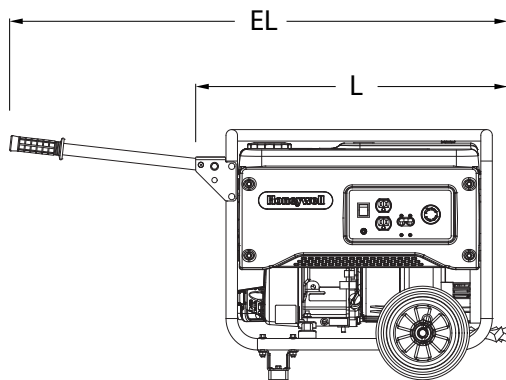

PORTABLE GENERATORS

3250 Watts

CARB CERTIFIED

3250 Running Watts
3750 Starting Watts
Model 6150

FEATURES

- **OHV engine** is designed for long life with cast iron sleeves and low oil shut down.
- **User-friendly design** has conveniently placed controls and simple illustrated operating instructions for easy start-up.
- **Large steel fuel tank** requires less frequent refills so run times are extended.
- **Heavy-duty wheels** roll easily over rough or uneven terrain.
- **High-leverage handles** allow easy mobility, fold down for compact storage.

CUSTOMER CONNECTION PANEL

A	Receptacle: (2) 5-20R 120V
B	Engine Run/Stop Switch
C	Ground
D	Circuit breakers: (1) 25 Amp
E	Receptacle: (1) L14-20R Twist-Lock 120/240V

SPECIFICATIONS

Model Number	6150
Running Watts	3250
Starting Watts	3750
Rated Amps @ 120 Volts	27
Rated Amps @ 240 Volts	13.5
Engine Type	OHV
Engine Displacement	208cc
Low Oil Shutdown	Yes
Starting Method	Pull
Battery	n/a
Outlets	(2) 5-20R 120V (1) L14-20R Twist-Lock 120/240V
Fuel Tank Capacity	2.9 Gallons
Run Time at 50% Load	7.5 Hours
Handles	2 Folding/Locking
Wheels	8" Solid
Included in box	Engine oil, funnel, quick set-up guide
Warranty - Residential	3 Year Ltd.
Warranty - Commercial	1 Year Ltd.
Configuration/Emissions	CARB

DIMENSIONS (In inches)

Length (handles folded down)	26.0
Extended Length (Handles up)	41.0
Width (including wheels)	22.0
Height (including wheels)	21.0
Product weight	116 lbs.
Carton Length	25.6
Carton Width	18.0
Carton Height	20.0
Shipping weight	115.0 lbs.