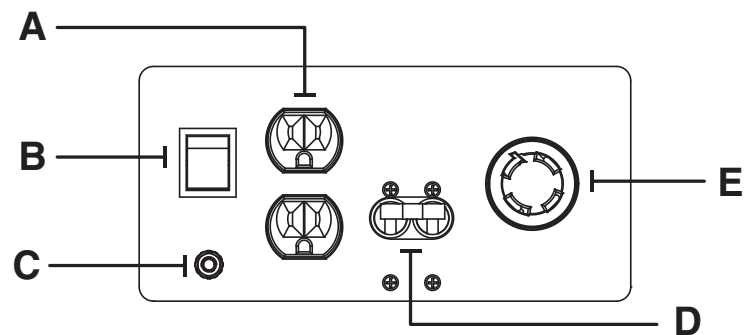

PORTABLE GENERATORS

3250 Watts

CARB CERTIFIED

3250 Running Watts
3750 Starting Watts
Model 6150

FEATURES

- **OHV engine** is designed for long life with cast iron sleeves and low oil shut down.
- **User-friendly design** has conveniently placed controls and simple illustrated operating instructions for easy start-up.
- **Large steel fuel tank** requires less frequent refills so run times are extended.
- **Heavy-duty wheels** roll easily over rough or uneven terrain.
- **High-leverage handles** allow easy mobility, fold down for compact storage.

CUSTOMER CONNECTION PANEL

A	Receptacle: (2) 5-20R 120V
B	Engine Run/Stop Switch
C	Ground
D	Circuit breakers: (1) 25 Amp
E	Receptacle: (1) L14-20R Twist-Lock 120/240V

SPECIFICATIONS

Model Number	6150
Running Watts	3250
Starting Watts	3750
Rated Amps @ 120 Volts	27
Rated Amps @ 240 Volts	13.5
Engine Type	OHV
Engine Displacement	208cc
Low Oil Shutdown	Yes
Starting Method	Pull
Battery	n/a
Outlets	(2) 5-20R 120V (1) L14-20R Twist-Lock 120/240V
Fuel Tank Capacity	2.9 Gallons
Run Time at 50% Load	7.5 Hours
Handles	2 Folding/Locking
Wheels	8" Solid
Included in box	Engine oil, funnel, quick set-up guide
Warranty - Residential	3 Year Ltd.
Warranty - Commercial	1 Year Ltd.
Configuration/Emissions	CARB

DIMENSIONS (In inches)

Length (handles folded down)	26.0
Extended Length (Handles up)	41.0
Width (including wheels)	22.0
Height (including wheels)	21.0
Product weight	116 lbs.
Carton Length	25.6
Carton Width	18.0
Carton Height	20.0
Shipping weight	115.0 lbs.