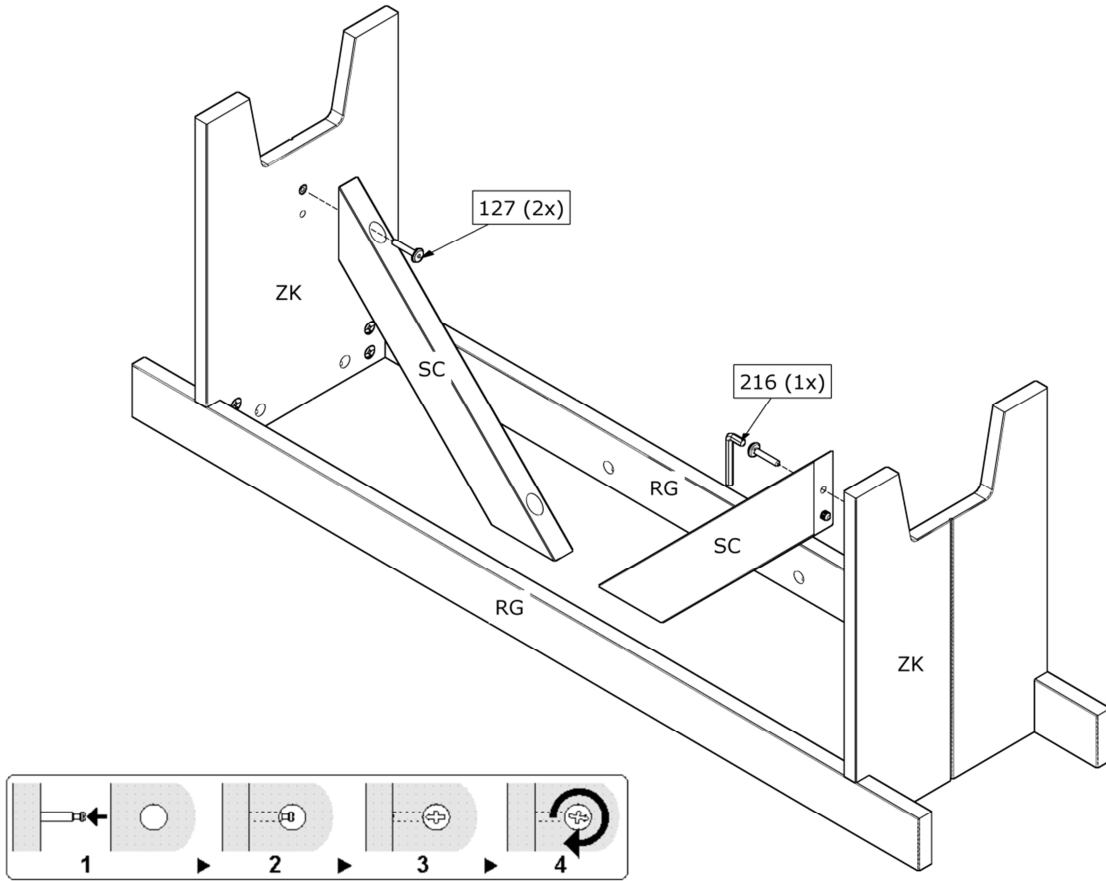

LOET BANKJE

bank • banquette • bench

wood MADE BY

24mm	Ø15mm	Ø8x35mm	M6x13	M6x35
103	102	601	132	127
20x	20x	4x	4x	4x

SW4
216
1x

1.

2x

2.

2x

3.

4.

2x

5.

6.

7.

SOCIAL MEDIA