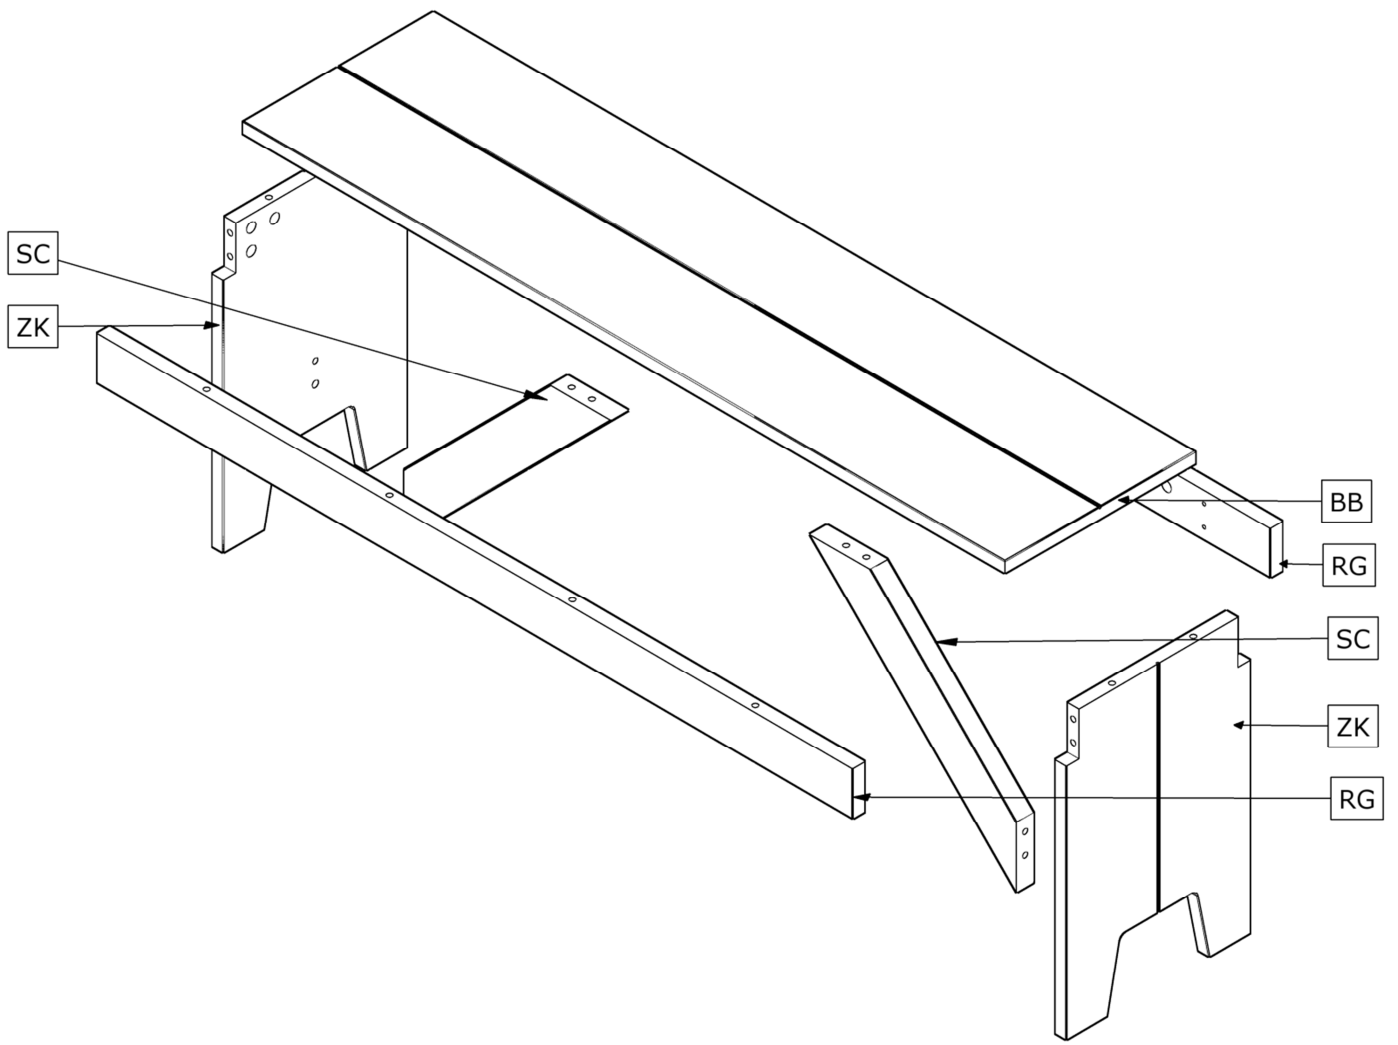

LOET BANKJE

bank • banquette • bench

wood MADE BY

24mm	Ø15mm	Ø8x35mm	M6x13	M6x35
103	102	601	132	127
20x	20x	4x	4x	4x

SW4
216
1x

1.

2x

2.