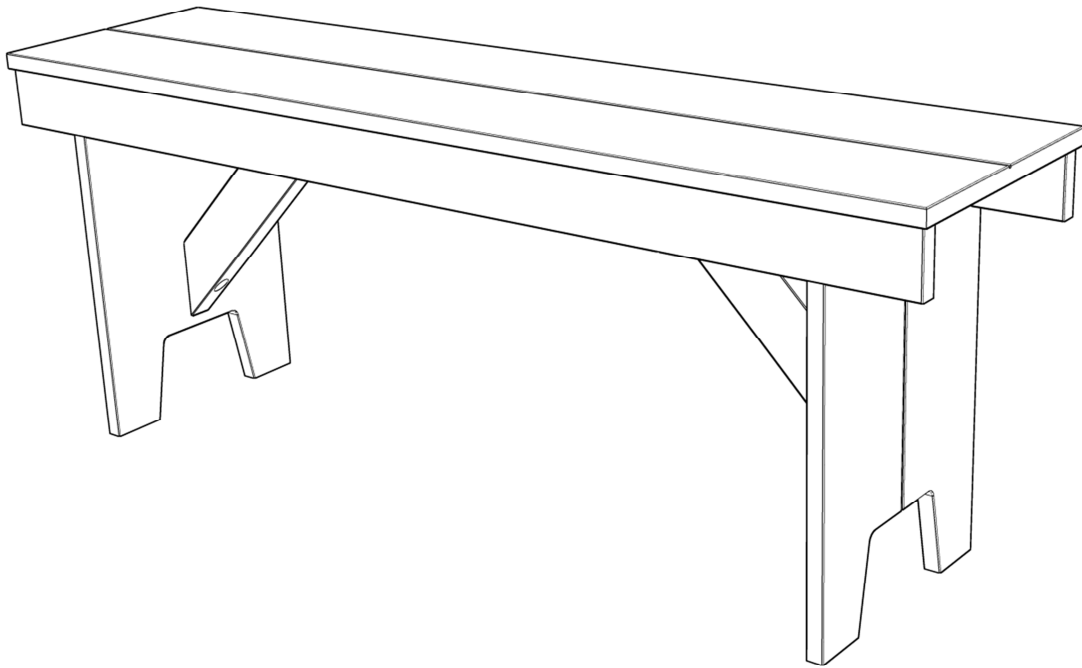

LOET BANKJE

bank • banquette • bench

wood MADE BY

24mm	Ø15mm	Ø8x35mm	M6x13	M6x35
103	102	601	132	127
20x	20x	4x	4x	4x

SW4
216
1x

1.

2x

2.