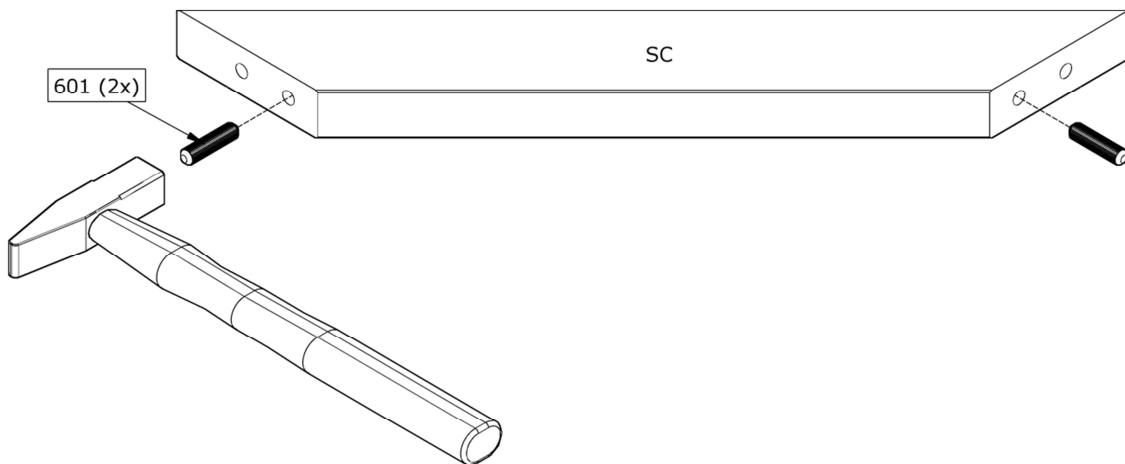

LOET BANKJE

bank • banquette • bench

wood MADE BY

24mm	Ø15mm	Ø8x35mm	M6x13	M6x35
103	102	601	132	127
20x	20x	4x	4x	4x

SW4
216
1x

1.

2x

2.

2x

3.

4.

2x

5.

6.

7.

SOCIAL MEDIA