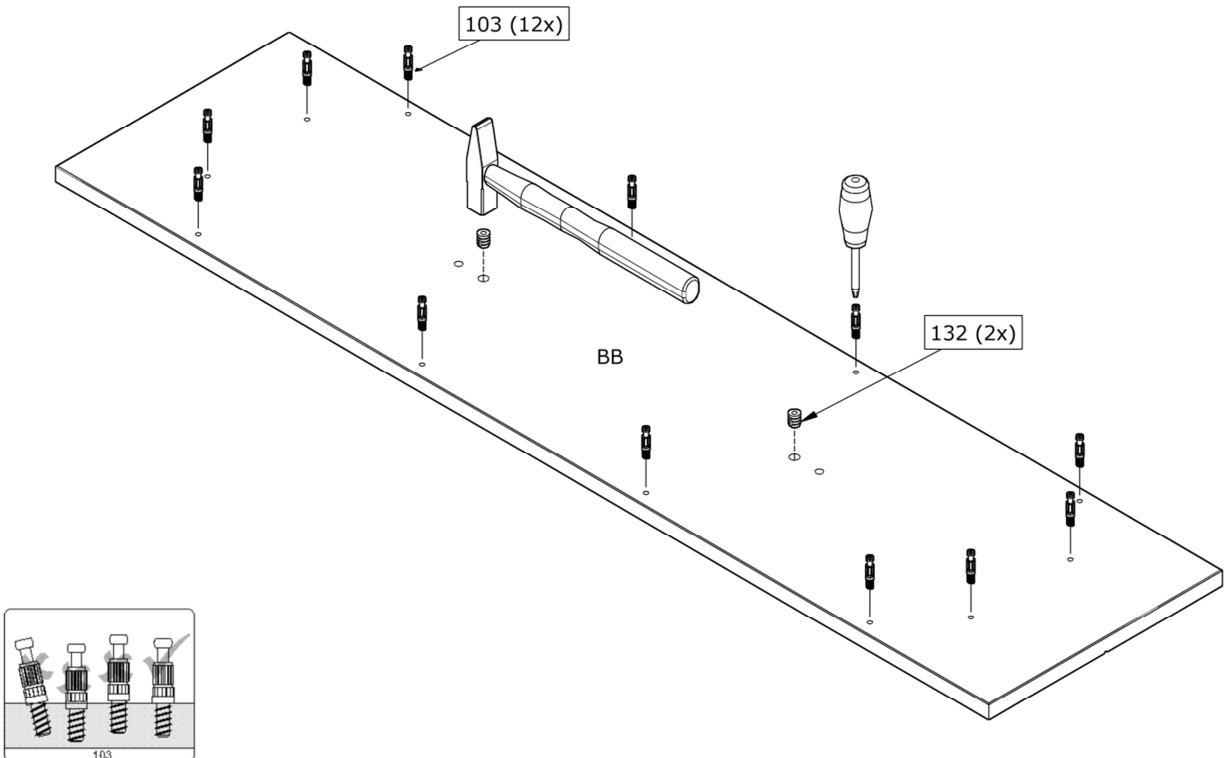

LOET BANKJE

bank • banquette • bench

wood MADE BY

24mm	Ø15mm	Ø8x35mm	M6x13	M6x35
103	102	601	132	127
20x	20x	4x	4x	4x

SW4
216
1x

1.

2x

2.

2x

3.

4.

2x

5.

6.

7.

SOCIAL MEDIA