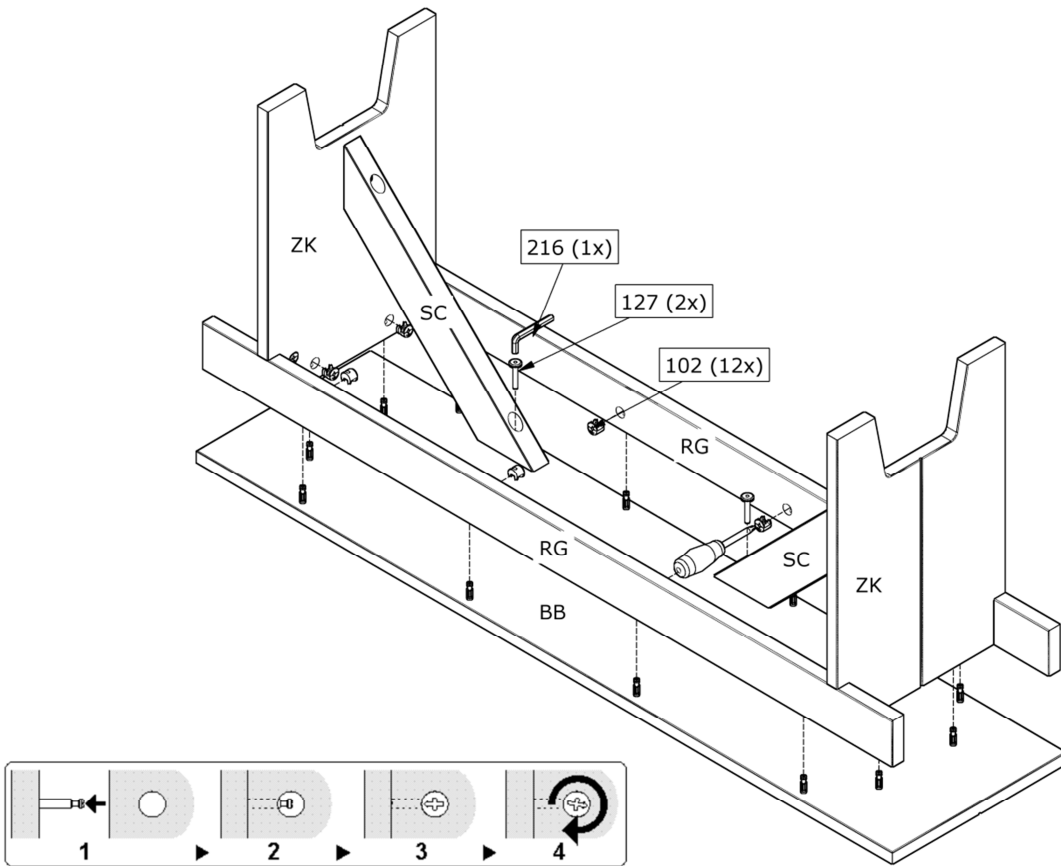

LOET BANKJE

bank • banquette • bench

wood MADE BY

24mm	Ø15mm	Ø8x35mm	M6x13	M6x35
103	102	601	132	127
20x	20x	4x	4x	4x

SW4
216
1x

1.

2x

2.

2x

3.

4.

2x

5.

6.

7.

SOCIAL MEDIA