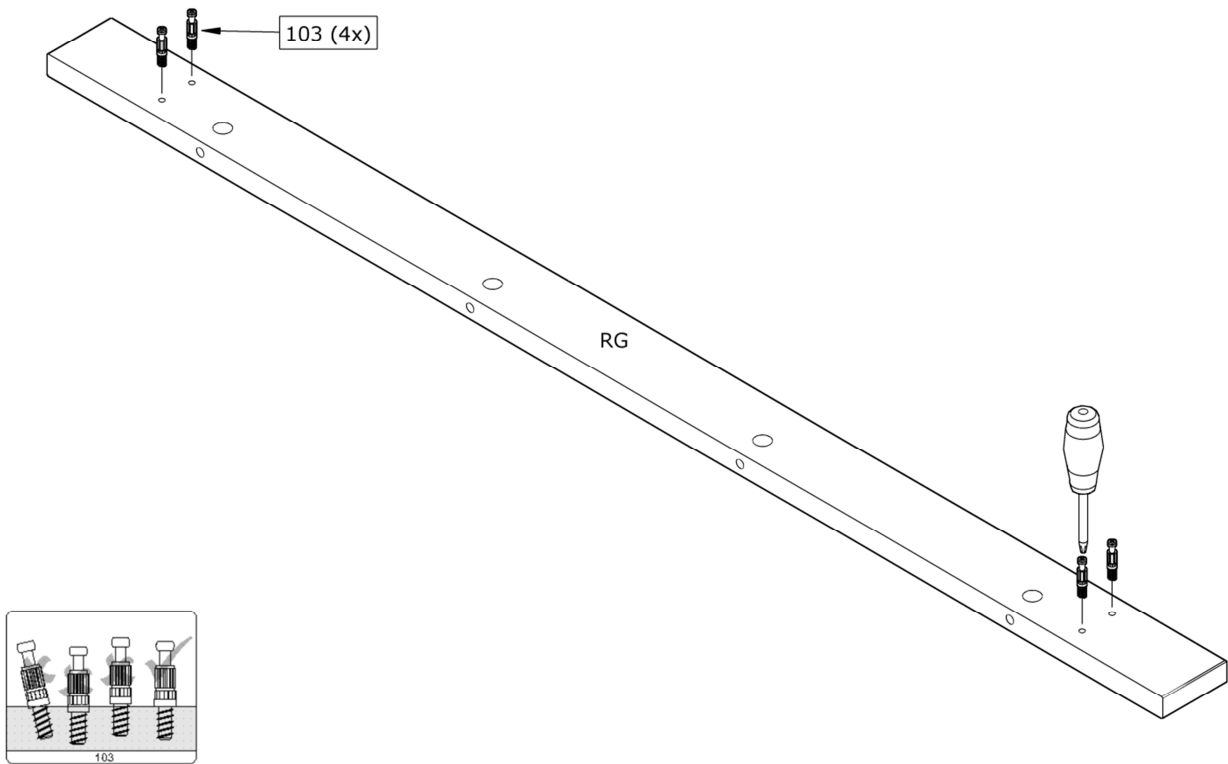

LOET BANKJE

bank • banquette • bench

wood MADE BY

24mm	Ø15mm	Ø8x35mm	M6x13	M6x35
103	102	601	132	127
20x	20x	4x	4x	4x

SW4
216
1x

1.

2x

2.