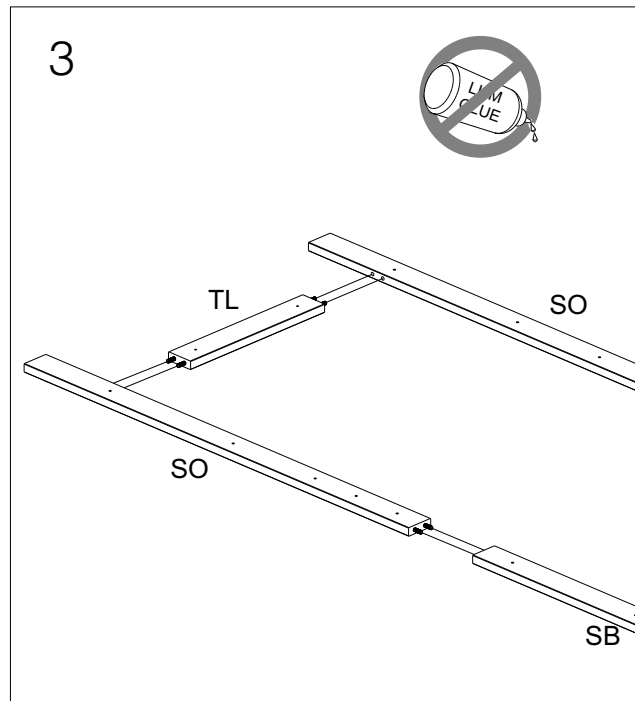

PRONKREK

zeitschriftenregal
 porte-revues
 display leaning shelf

Produced by De Eekhoorn Woodworkings BV

5

6

A

000601

10 x

5x

A

LP

8

C

000219

16 x

D

Safety balance

000356

1 x

LP

LP

LP

LP

LP

LP

7

3.5 x 35 mm

000219

20 x

C

PO

PB