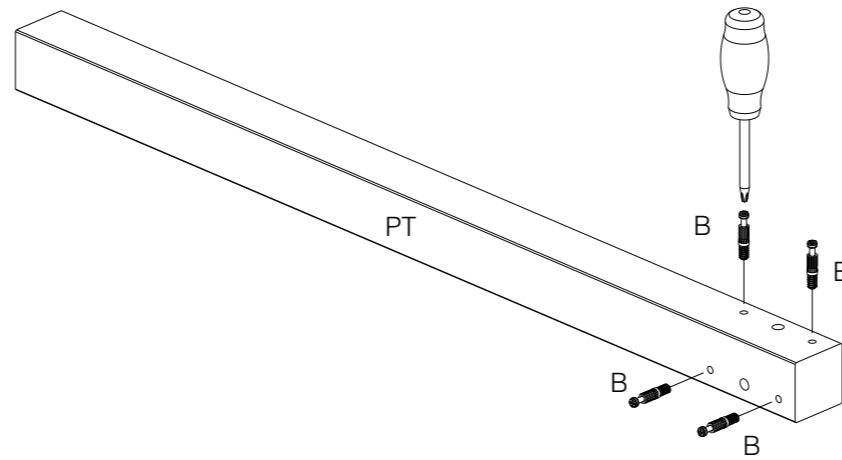

LIEVE

buro
schreibtisch
desk

WOOD

Produced by De Eekhoorn Woodworkings BV

1

4x

2

3