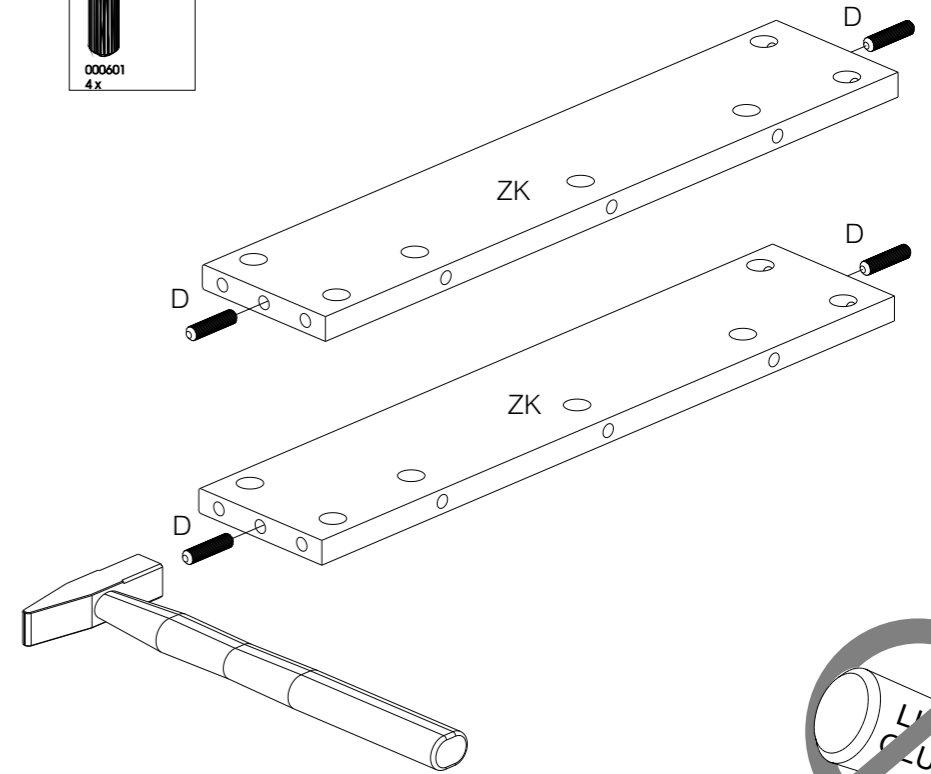

LIEVE

buro
schreibtisch
desk

WOOD

Produced by De Eekhoorn Woodworkings BV

1

4x

2

3