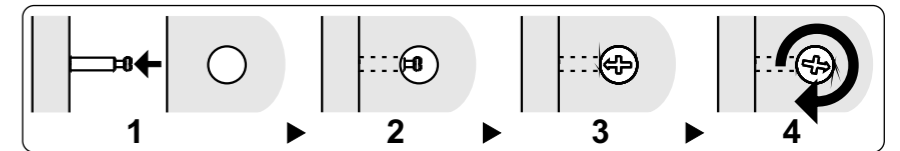

LIEVE

buro
schreibtisch
desk

WOOD

Produced by De Eekhoorn Woodworkings BV

1

4x

2

3