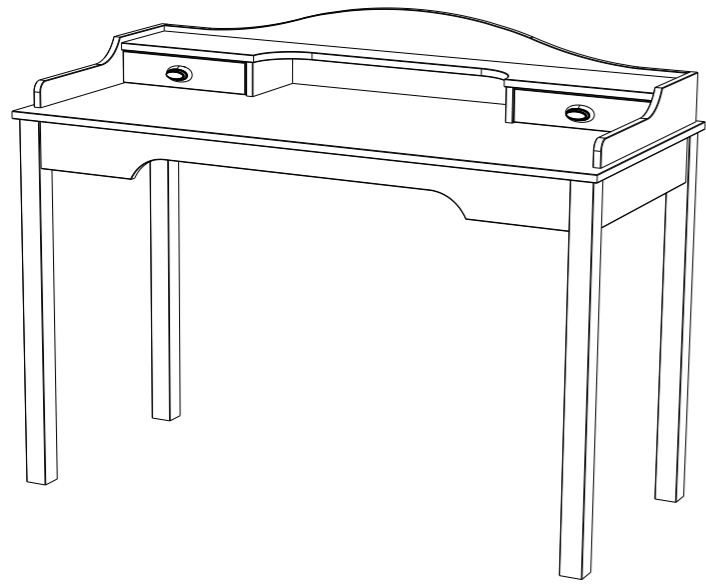

LIEVE

buro
schreibtisch
desk

WOOD

Produced by De Eekhoorn Woodworkings BV

1

4x

2

3