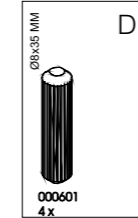

LIEVE

buro
schreibtisch
desk

WOOD

Produced by De Eekhoorn Woodworkings BV

1

4x

2

3