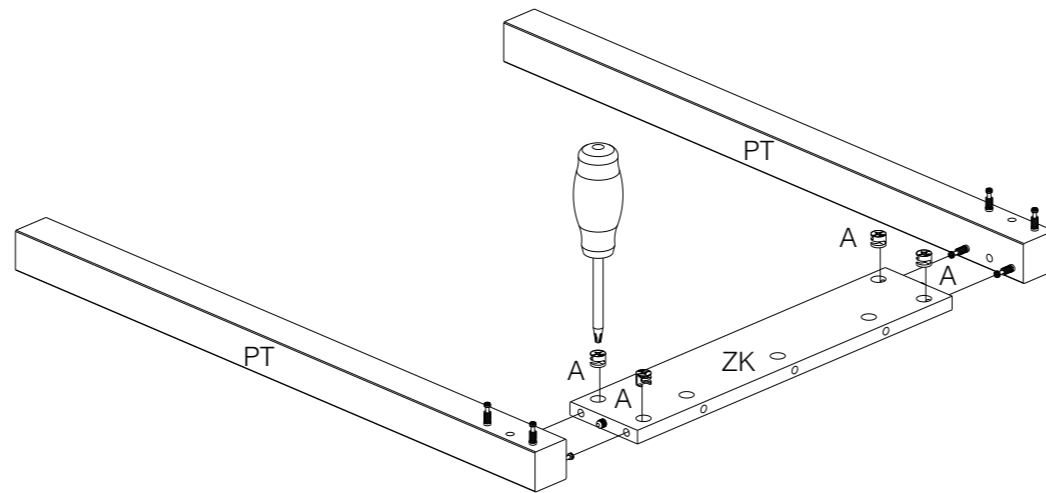

LIEVE

buro
schreibtisch
desk

WOOD

Produced by De Eekhoorn Woodworkings BV

1

4x

2

3