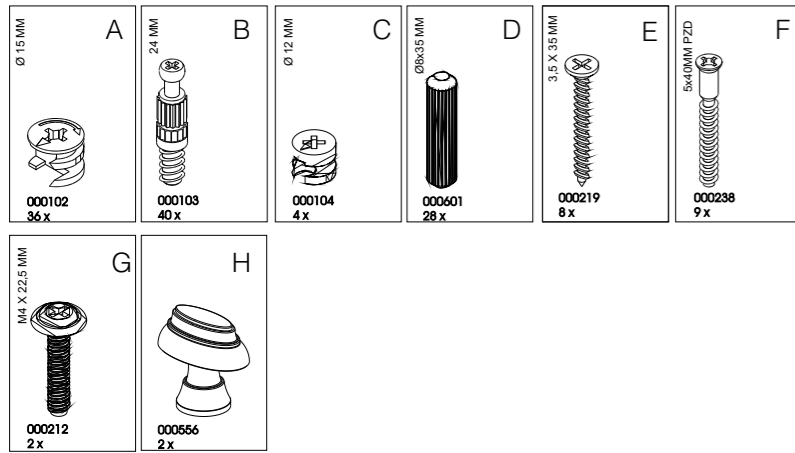

LIEVE

buro
schreibtisch
desk

WOOD

Produced by De Eekhoorn Woodworkings BV

1

4x

2

3

4

5

6

7

8

9

10

11