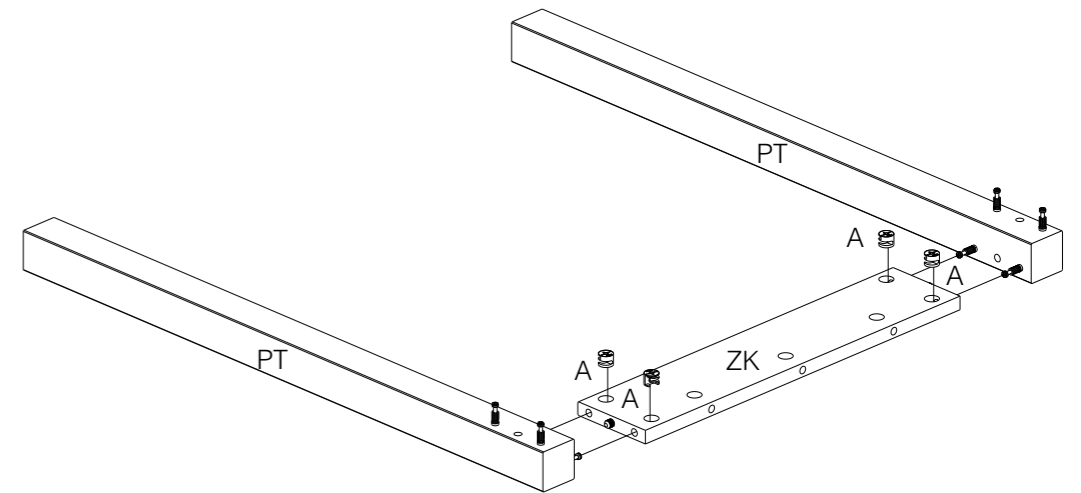

LIEVE

buro
schreibtisch
desk

WOOD

Produced by De Eekhoorn Woodworkings BV

1

4x

2

3