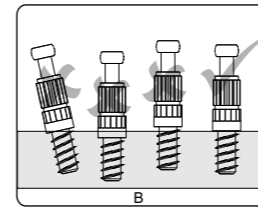

LIEVE

buro
schreibtisch
desk

WOOD

Produced by De Eekhoorn Woodworkings BV

1

4x

2

3