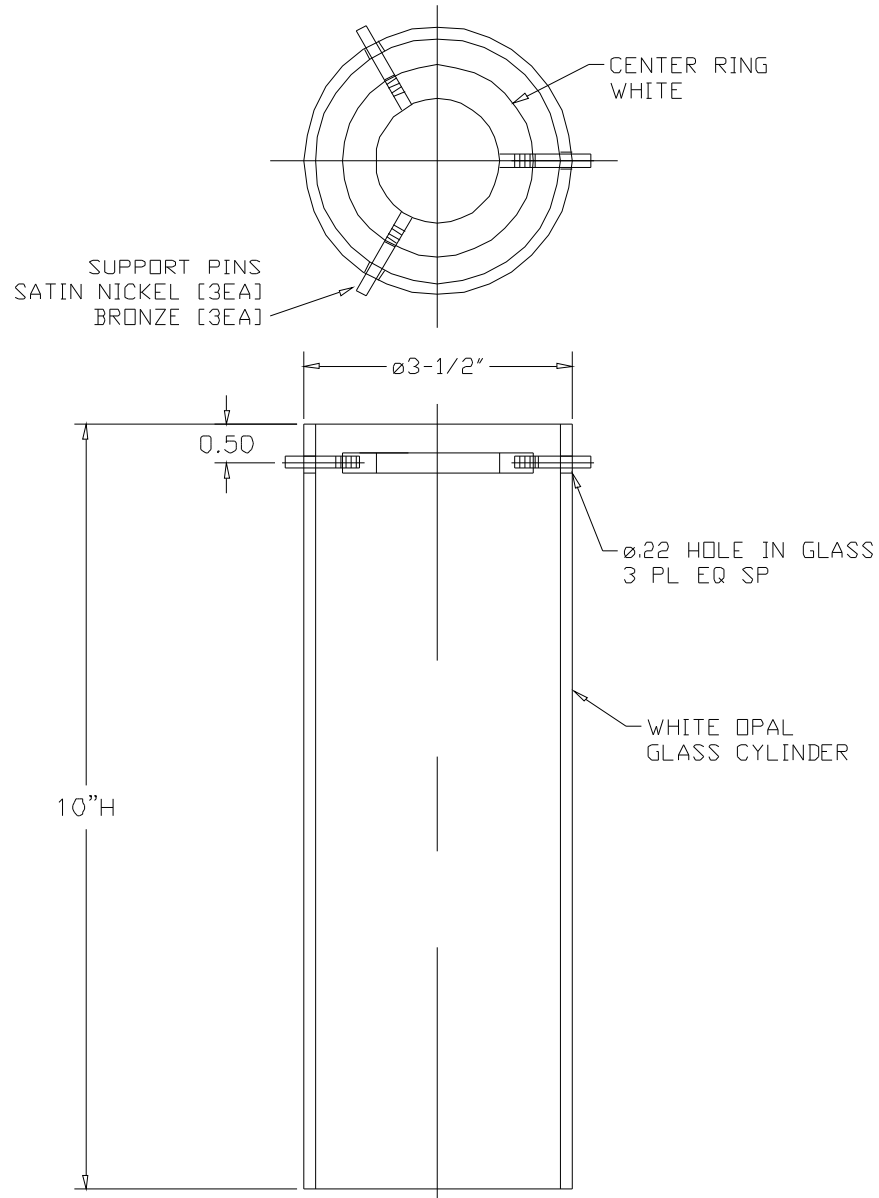

## WHITE GLASS PENDANT SHADE

**MATERIAL:** Opal White Glass Cylinder

**MOUNTING:** Shade only. Must specify desired suspension separately. See page 12 in catalog or refer to website for suspension options. All suspensions feature locking hardware to secure shade to suspension to eliminate tampering