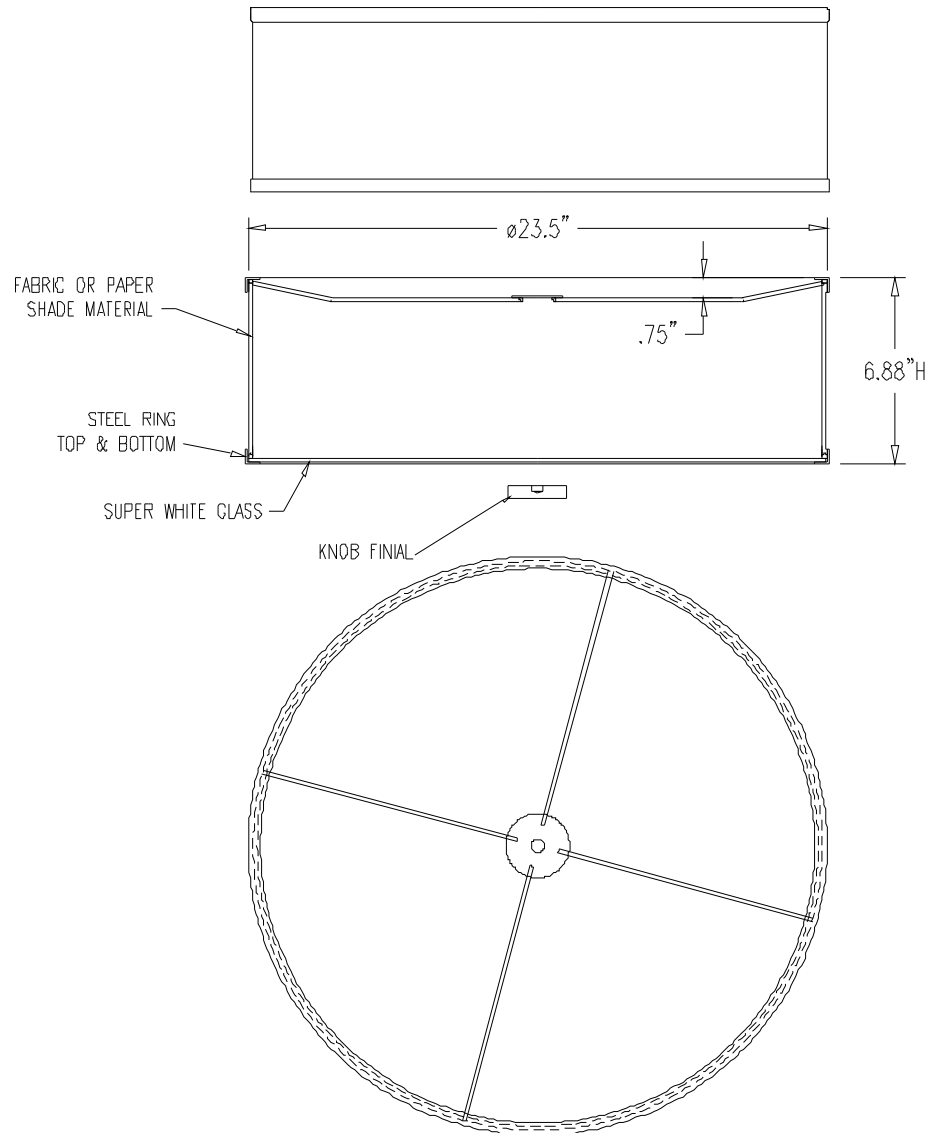

CEILING MOUNT SHADES

- MATERIAL:** 1140SN White Waffle fabric, satin nickel accent rings
1141SN White Linear material, satin nickel accent rings
1142BZ Maduro Paper material, bronze accent rings
Superwhite glass diffuser standard
- MOUNTING:** Shade only. Must specify either 1003 or 1004 compact fluorescent or 1003INC or 1004INC incandescent ceiling pan to create complete fixture.
Refer to specification sheets for pan details.