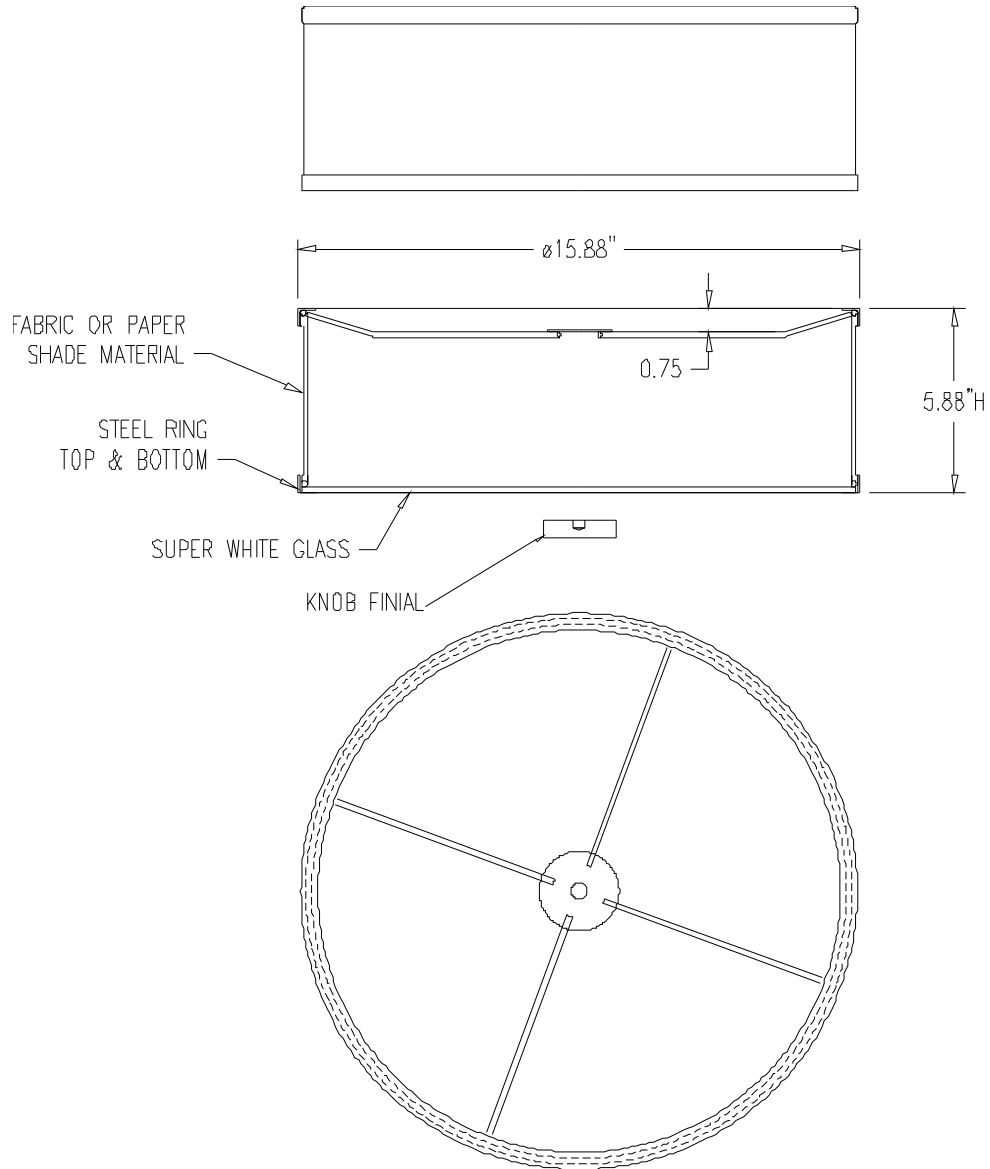

## CEILING MOUNT SHADES

- MATERIAL:** 1150SN White Waffle fabric, satin nickel accent rings  
1151SN White Linear material, satin nickel accent rings  
1152BZ Maduro Paper material, bronze accent rings  
Superwhite glass diffuser standard
- MOUNTING:** Shade only. Must specify either 1004 compact fluorescent or 1004INC incandescent ceiling pan to create complete fixture. Refer to specification sheets for pan details