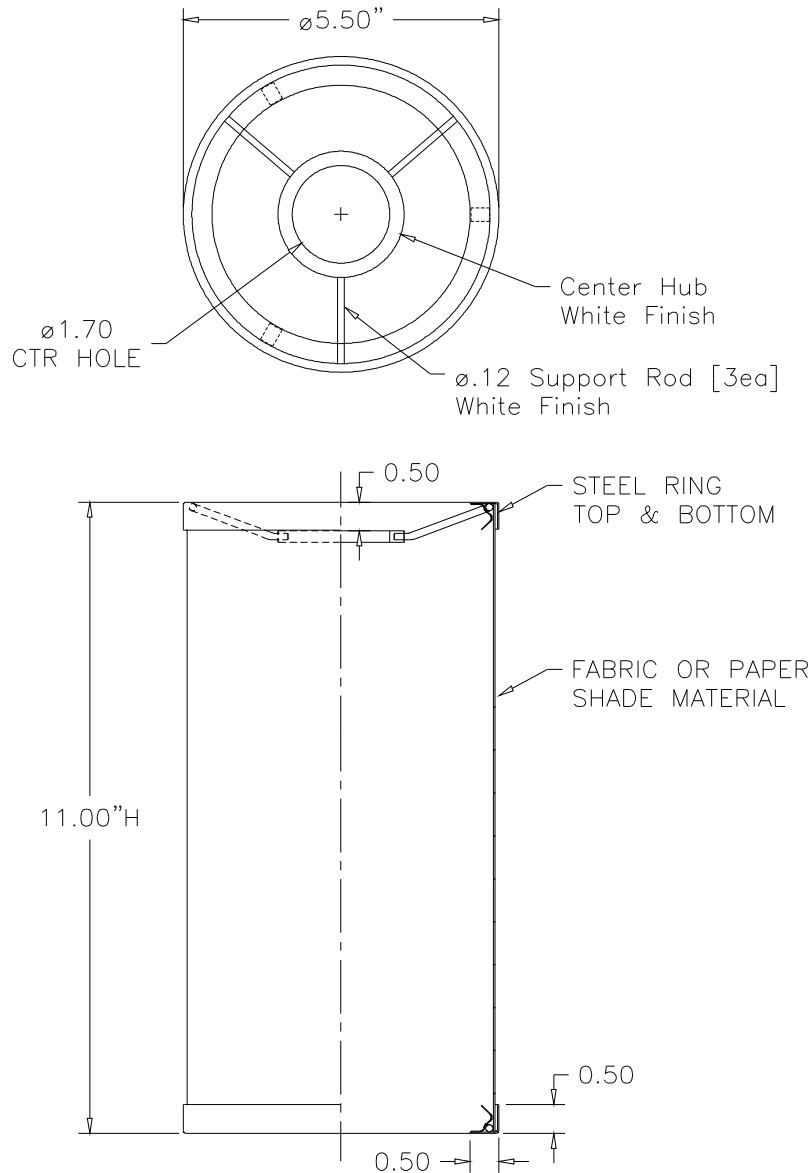

## PENDANT SHADES

**MATERIAL:** 1130SN White Waffle fabric, satin nickel accent rings  
1131SN White Linear material, satin nickel accent rings  
1132BZ Maduro Paper material, bronze accent rings

**MOUNTING:** Shade only. Must specify desired suspension separately. See page 12 in catalog or refer to website for suspension options. All suspensions feature locking hardware to secure shade to suspension to eliminate tampering.