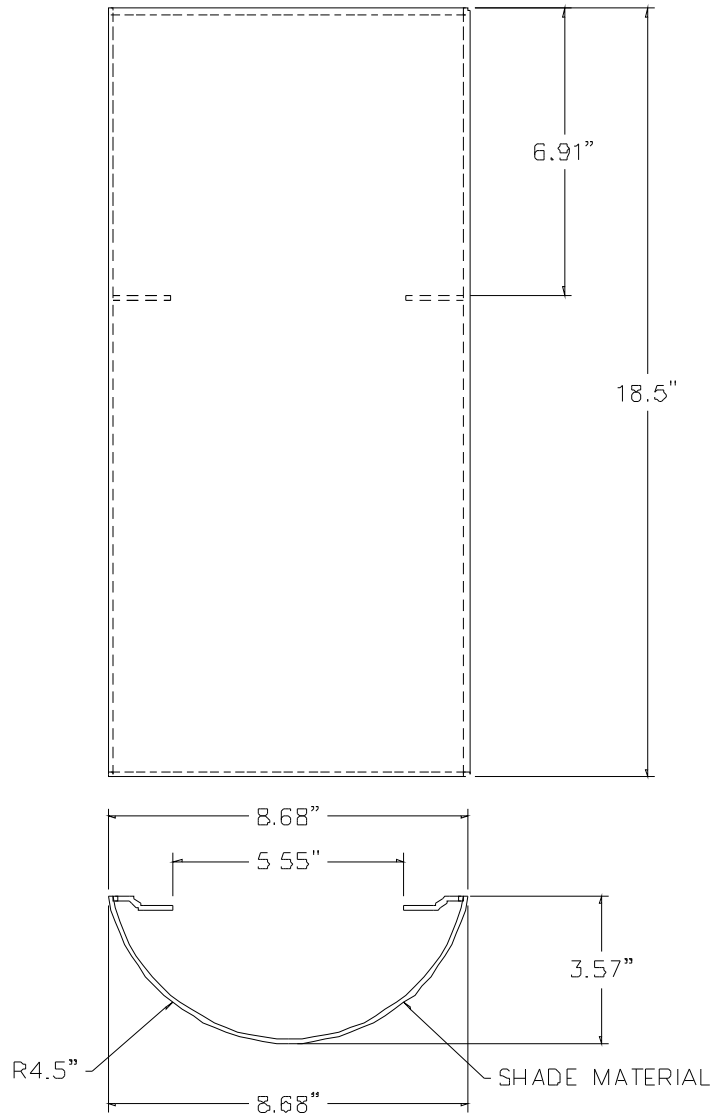

DIFFUSERS FOR 1031 WALL BRACKET

ADA COMPLIANT

MATERIAL: 1180 White Waffle fabric
1181 White Linear material
1182 Maduro Paper material
1183 EyeCandy White film

MOUNTING: Shade only. Must specify 1031 compact fluorescent backplate to create complete fixture. Shades feature internal wire detail that holds diffuser to frame tool free for ease of installation and maintenance. Shades can also be attached using optional 1032 and 1036 hardware sets.