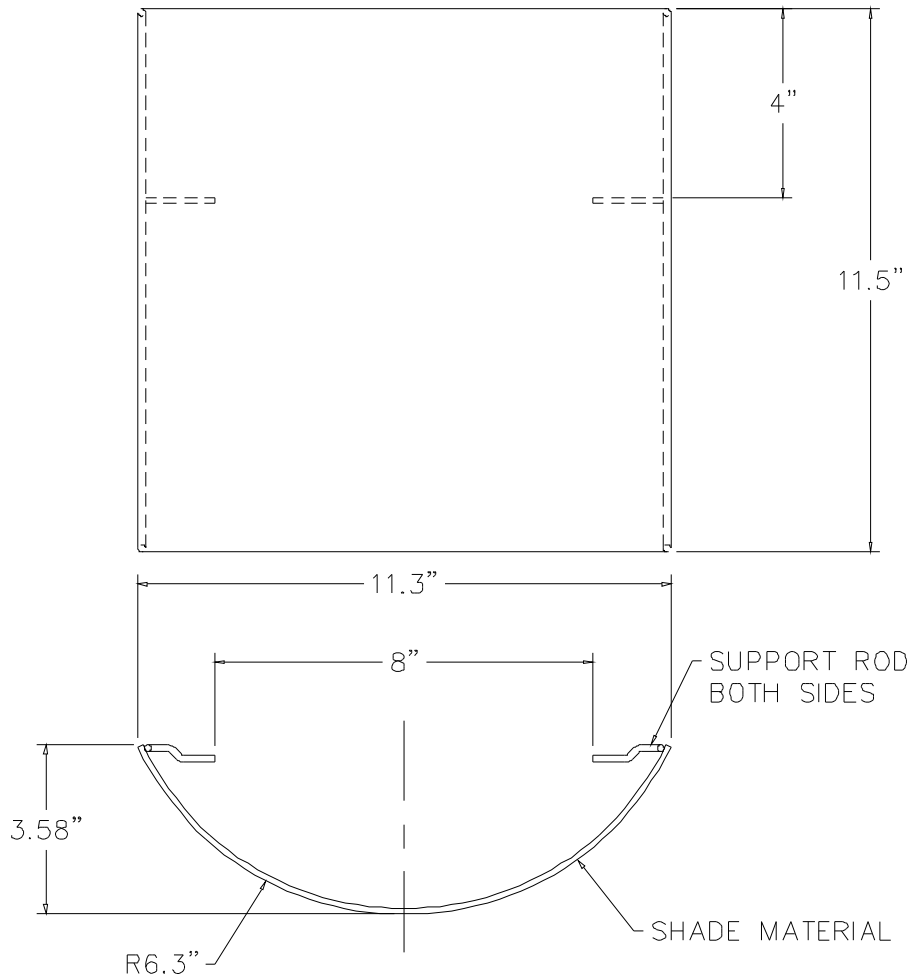

DIFFUSERS FOR 1011 WALL BRACKET

ADA COMPLIANT

MATERIAL: 1170 White Waffle fabric
1171 White Linear material
1172 Maduro Paper material
1173 EyeCandy White film

MOUNTING: Shade only. Must specify 1011 compact fluorescent backplate to create complete fixture. Shades feature internal wire detail that holds diffuser to frame tool free for ease of installation and maintenance. Shades can also be attached using optional 1032 and 1035 hardware sets.