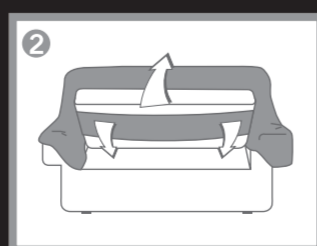

Put the cushions of the sofa between the cover and the elastic band.