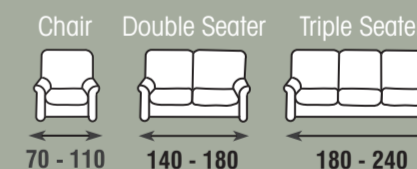

sofa skins®

Fabric Sofa Covers

ELAINER
Home Living

Easystretch

SANDRA

size:

- Armchair
- 2 Seater
- 3 Seater

Not recommended for sofas & chairs with fixed cushions will fit most other styles.

Size:

Assembly instructions:

Put the elastic cover on, starting at the back of the sofa.

Put the cushions of the sofa between the cover and the elastic band.

Stretch the cover to completely cover all of the sofa.