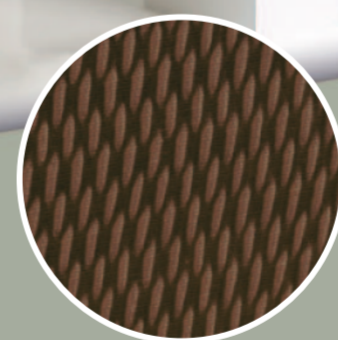

sofa skins®

Fabric Sofa Covers

ELAINER
Home Living

Easystretch

SANDRA

size:

- Armchair
- 2 Seater
- 3 Seater

Not recommended for sofas & chairs with fixed cushions will fit most other styles.

composition:

60% cotton
35% polyester
5% elastomer

This fabric is flame retardant to comply with British Standards BS5852 part 1:1979

washing instructions:

beige

linen

brick

chocolate