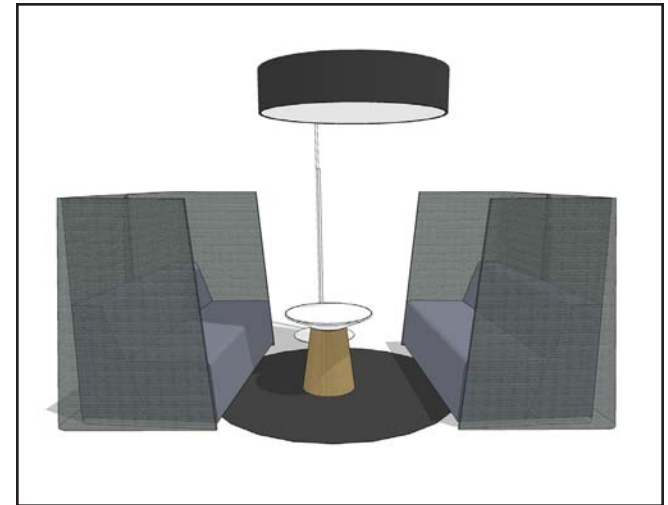

QTY	Style #	Description	Unit Price	Total Price
2	TS3BC	Big Lounge	$2,300	$4,600
2	TS4TSCRNR	Screen, right	$850	$1,700
2	TS4TSCRNL	Screen, left	$850	$1,700
1	TS4TPT	Paper Table	$865	$865
1	TS4TBL	Big Lamp	$1,500	$1,500
Total				$10,365