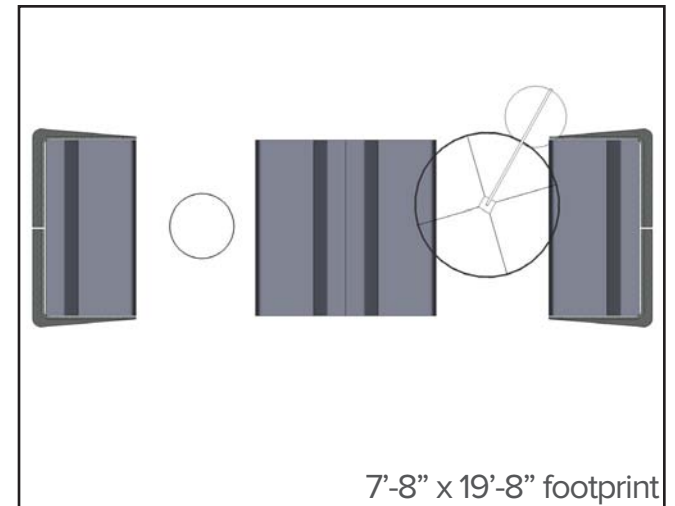

Create a comfortable in-between space that will become everyone's favorite alternative gathering place.

7'-8" x 19'-8" footprint

| QTY | Style # | Description | Unit Price | Total Price |
|--------------|-----------|---------------|------------|-----------------|
| 4 | TS3BC | Big Lounge | \$2,300 | \$9,200 |
| 2 | TS4TSCRNR | Screen, right | \$850 | \$1,700 |
| 2 | TS4TSCRNL | Screen, left | \$850 | \$1,700 |
| 1 | TS4TPT | Paper Table | \$865 | \$865 |
| 1 | TS4TBL | Big Lamp | \$1,500 | \$1,500 |
| Total | | | | \$14,965 |