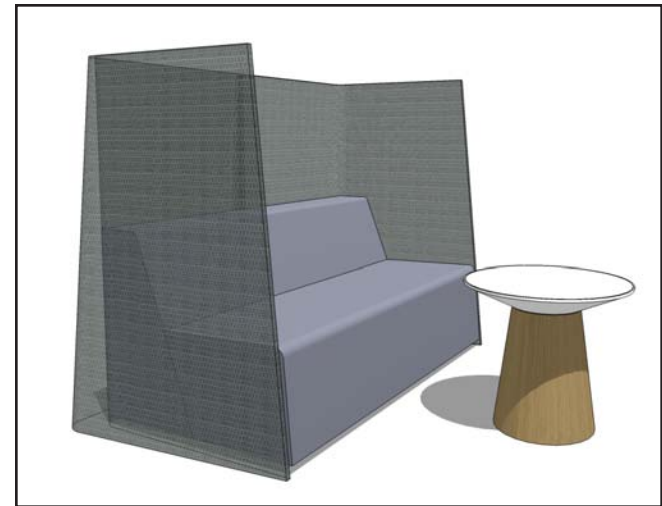

Kick back and get lots done in this well-defined, colorful enclave. You'll be able to focus and work, and turn it into a little social time when a neighbor walks up.

6'-3" x 6'-2" footprint

| QTY | Style # | Description | Unit Price | Total Price |
|--------------|-----------|---------------|------------|----------------|
| 1 | TS3BC | Big Lounge | \$2,300 | \$2,300 |
| 1 | TS4TSCRNR | Screen, right | \$850 | \$850 |
| 1 | TS4TSCRNL | Screen, left | \$850 | \$850 |
| 1 | TS4TPT | Paper Table | \$865 | \$865 |
| Total | | | | \$4,865 |

Since your laptop may not withstand the rigors of ice fishing, choose this small space instead to focus. Carve out some privacy for yourself.

6'-3" x 8'-6" footprint

| QTY | Style # | Description | Unit Price | Total Price |
|--------------|-----------|---------------|------------|----------------|
| 1 | TS3BC | Big Lounge | \$2,300 | \$2,300 |
| 2 | TS4TSCRNR | Screen, right | \$850 | \$1,700 |
| 1 | TS4TSCRNL | Screen, left | \$850 | \$850 |
| Total | | | | \$4,850 |