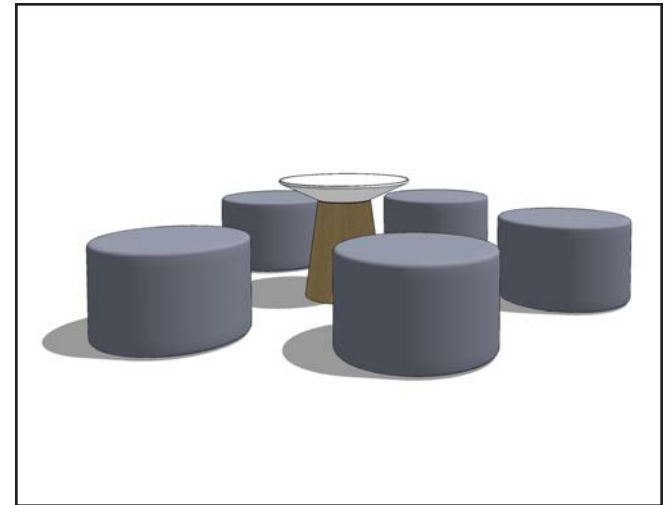

QTY	Style #	Description	Unit Price	Total Price
5	TS34401	Alight	$450	$2,250
1	TS4TPT	Paper Table	$865	$865
Total				$3,115