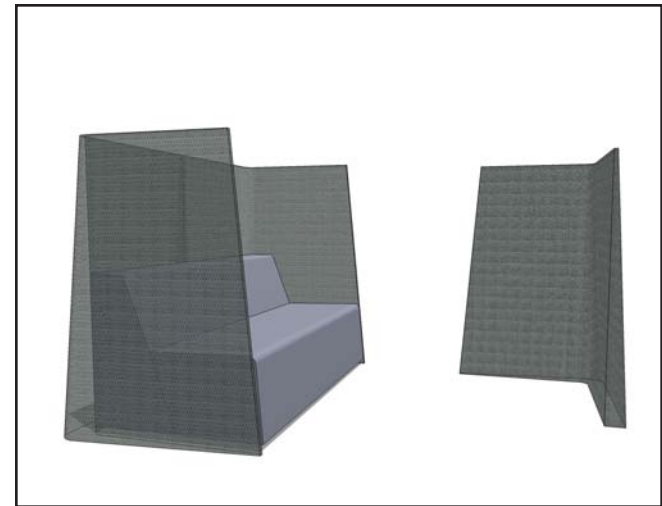

Kick back and get lots done in this well-defined, colorful enclave. You'll be able to focus and work, and turn it into a little social time when a neighbor walks up.

6'-3" x 6'-2" footprint

| QTY | Style # | Description | Unit Price | Total Price |
|--------------|-----------|---------------|------------|----------------|
| 1 | TS3BC | Big Lounge | \$2,300 | \$2,300 |
| 1 | TS4TSCRNR | Screen, right | \$850 | \$850 |
| 1 | TS4TSCRNL | Screen, left | \$850 | \$850 |
| 1 | TS4TPT | Paper Table | \$865 | \$865 |
| Total | | | | \$4,865 |

Since your laptop may not withstand the rigors of ice fishing, choose this small space instead to focus. Carve out some privacy for yourself.

6'-3" x 8'-6" footprint

| QTY | Style # | Description | Unit Price | Total Price |
|--------------|-----------|---------------|------------|----------------|
| 1 | TS3BC | Big Lounge | \$2,300 | \$2,300 |
| 2 | TS4TSCRNR | Screen, right | \$850 | \$1,700 |
| 1 | TS4TSCRNL | Screen, left | \$850 | \$850 |
| Total | | | | \$4,850 |