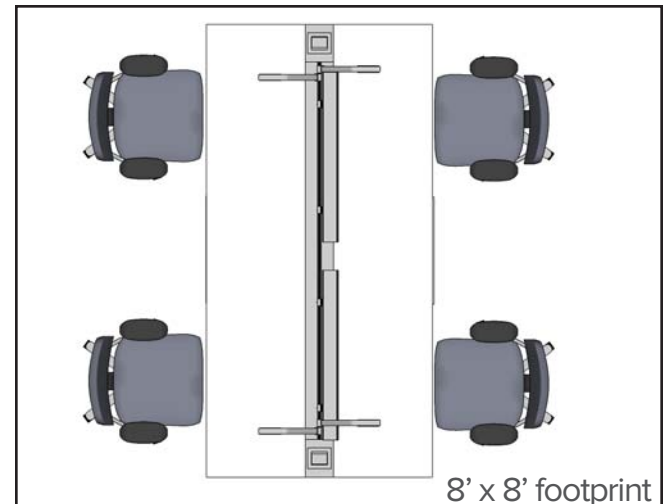

QTY	Style #	Description	Unit Price	Total Price
4	TS3BC	Big Lounge	$2,300	$9,200
2	TS4TSCRNR	Screen, right	$850	$1,700
2	TS4TSCRNL	Screen, left	$850	$1,700
1	TS4TPT	Paper Table	$865	$865
1	TS4TBL	Big Lamp	$1,500	$1,500
Total				$14,965