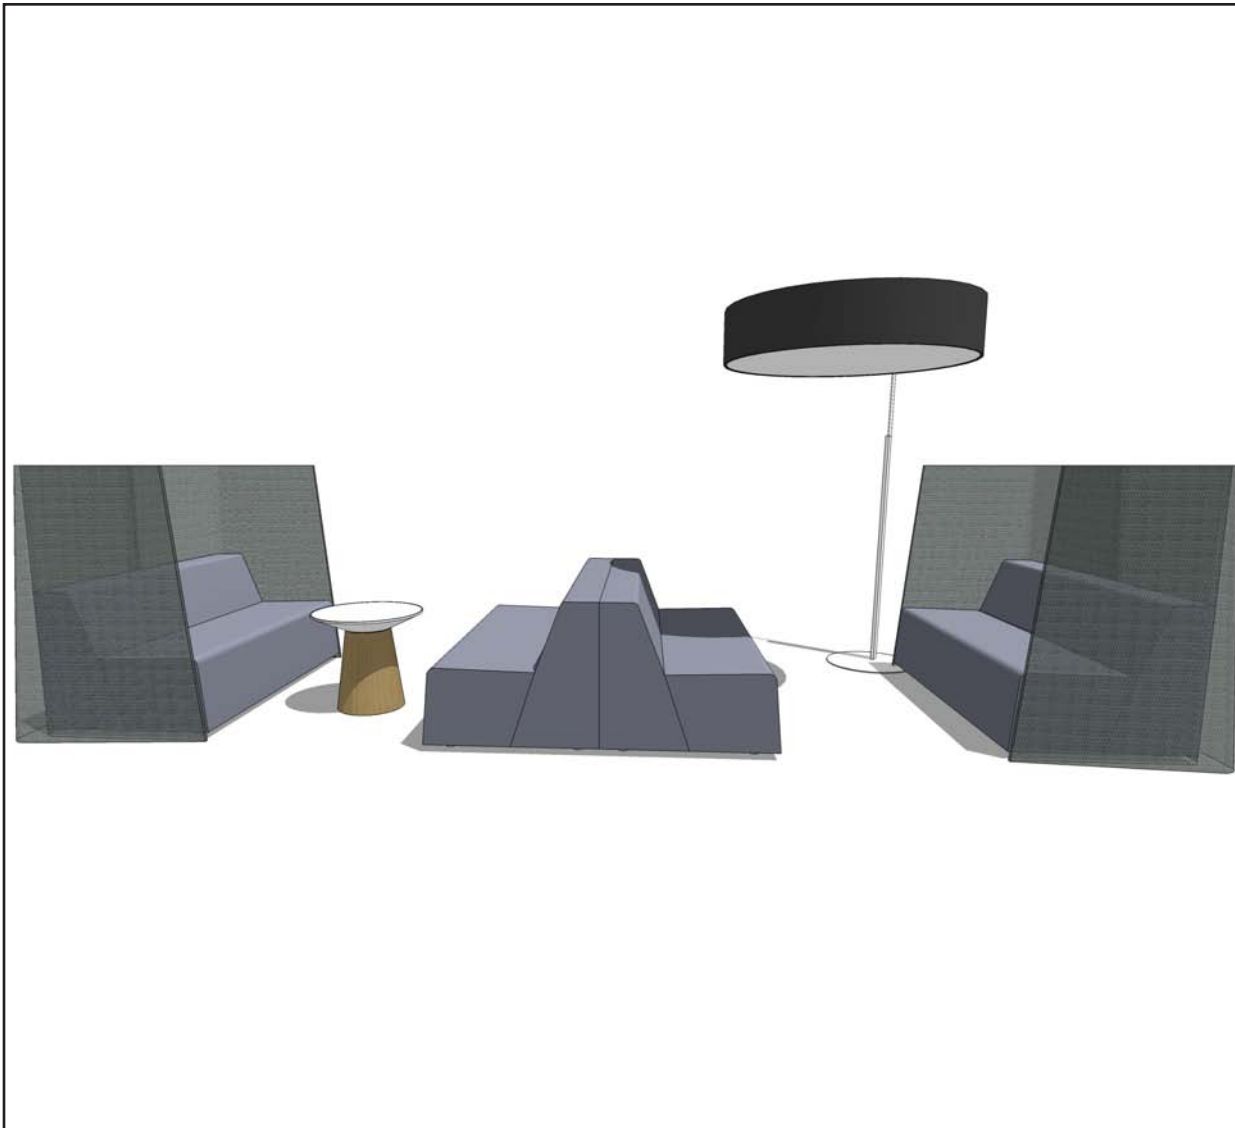

In the desert of corporate sameness, an oasis is always a welcome sight. Come to rest, go away rejuvenated and energized by all the great thinking happening here.

10'-9" x 14'-7" footprint

| QTY | Style # | Description | Option 1 | \$ | Unit Price | Total Price |
|-----|-----------|---|---------------------|------|--------------|-----------------|
| 1 | TS4TLT28 | Big Table w/ trough, 28" hgt | | | \$1,790 | \$1,790 |
| 1 | TS4TRAIL | Center Rail | | | \$250 | \$250 |
| 4 | TS30822U | Crew Chair, full back w/ seat depth and hgt & wdth adj T arms | uphlstrd outer back | \$85 | \$672 | \$3,028 |
| 2 | TS4TSCRNR | Screen, right | | | \$850 | \$1,700 |
| 2 | TS4TSCRNL | Screen, left | | | \$850 | \$1,700 |
| 1 | TS4TBL | Big Lamp | | | \$1,500 | \$1,500 |
| 1 | TS4TPWR | Set of 2: 2 simplex receptacles per side | | | \$630 | \$630 |
| 4 | DSLEDR | SOTO LED Task light | | | \$275 | \$1,100 |
| | | | | | Total | \$11,698 |

Create a comfortable in-between space that will become everyone's favorite alternative gathering place.

7'-8" x 19'-8" footprint

| QTY | Style # | Description | Unit Price | Total Price |
|--------------|-----------|---------------|------------|-----------------|
| 4 | TS3BC | Big Lounge | \$2,300 | \$9,200 |
| 2 | TS4TSCRNR | Screen, right | \$850 | \$1,700 |
| 2 | TS4TSCRNL | Screen, left | \$850 | \$1,700 |
| 1 | TS4TPT | Paper Table | \$865 | \$865 |
| 1 | TS4TBL | Big Lamp | \$1,500 | \$1,500 |
| Total | | | | \$14,965 |

7'-8" x 19'-8" footprint

Dynamic, fast, cut to the chase. These two big tables allow everyone to interact, sharing information and ideas faster than you can say “switch.” The fastest way to the perfect future.