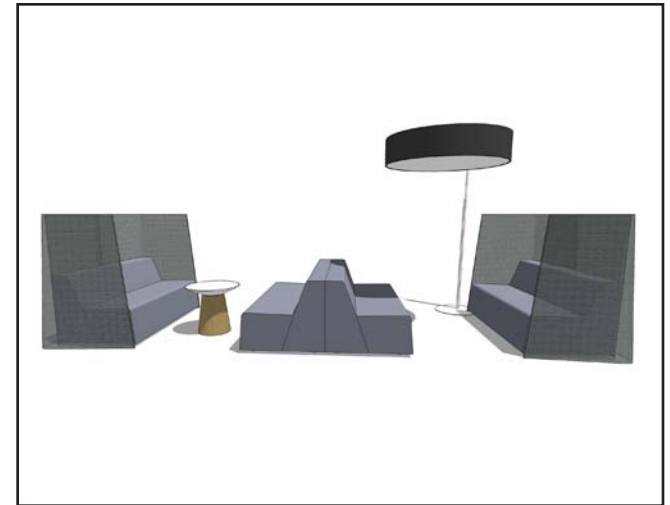

Create a comfortable in-between space that will become everyone's favorite alternative gathering place.

7'-8" x 19'-8" footprint

| QTY | Style # | Description | Unit Price | Total Price |
|--------------|-----------|---------------|------------|-----------------|
| 4 | TS3BC | Big Lounge | \$2,300 | \$9,200 |
| 2 | TS4TSCRNR | Screen, right | \$850 | \$1,700 |
| 2 | TS4TSCRNL | Screen, left | \$850 | \$1,700 |
| 1 | TS4TPT | Paper Table | \$865 | \$865 |
| 1 | TS4TBL | Big Lamp | \$1,500 | \$1,500 |
| Total | | | | \$14,965 |

7'-8" x 19'-8" footprint

Dynamic, fast, cut to the chase. These two big tables allow everyone to interact, sharing information and ideas faster than you can say “switch.” The fastest way to the perfect future.