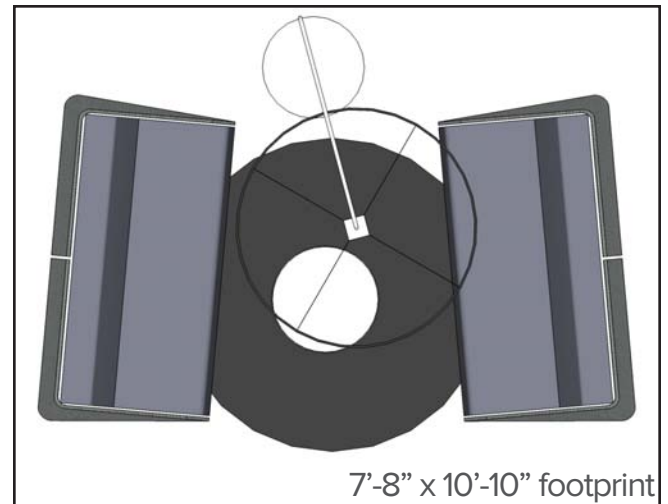

QTY	Style #	Description	Unit Price	Total Price
2	TS3BC	Big Lounge	$2,300	$4,600
2	TS4TSCRNR	Screen, right	$850	$1,700
2	TS4TSCRNL	Screen, left	$850	$1,700
1	TS4TPT	Paper Table	$865	$865
1	TS4TBL	Big Lamp	$1,500	$1,500
Total				$10,365