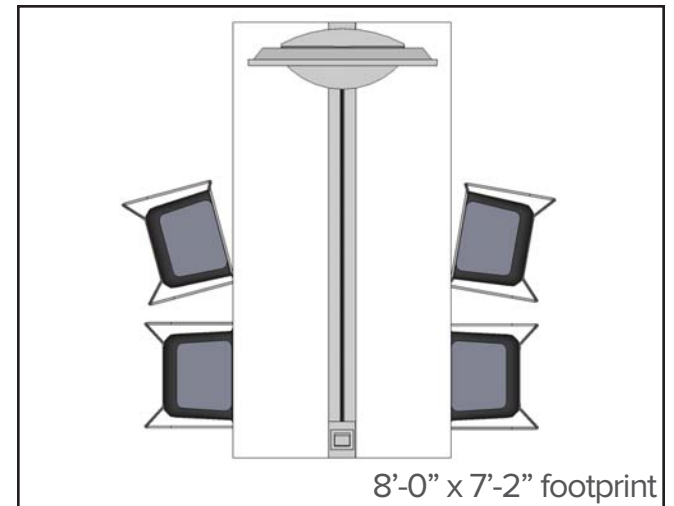

8'-0" x 7'-2" footprint