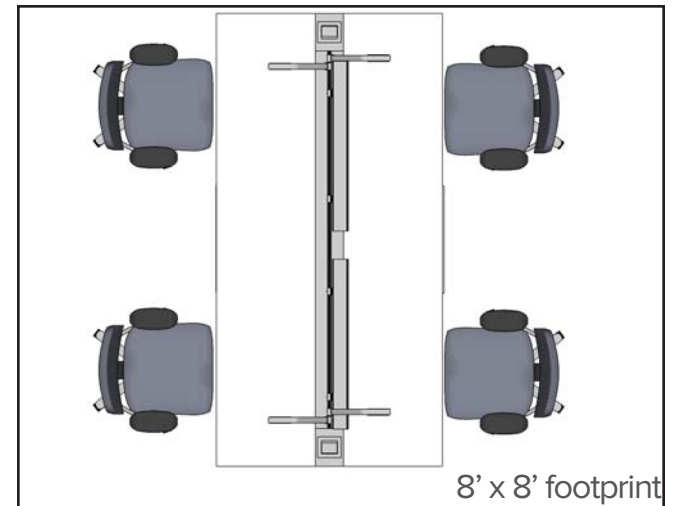

Here's the latest and greatest in teamwork tools: bring everyone together to work side by side. It's perfect: enough room for everyone, power and data right where you need it and you can keep building on each other's great ideas all day long! Voila!