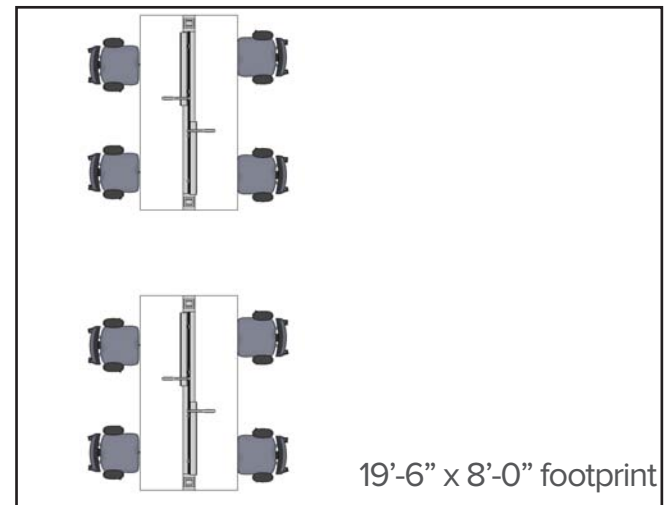

Create a comfortable in-between space that will become everyone's favorite alternative gathering place.

7'-8" x 19'-8" footprint

| QTY | Style # | Description | Unit Price | Total Price |
|--------------|-----------|---------------|------------|-----------------|
| 4 | TS3BC | Big Lounge | \$2,300 | \$9,200 |
| 2 | TS4TSCRNR | Screen, right | \$850 | \$1,700 |
| 2 | TS4TSCRNL | Screen, left | \$850 | \$1,700 |
| 1 | TS4TPT | Paper Table | \$865 | \$865 |
| 1 | TS4TBL | Big Lamp | \$1,500 | \$1,500 |
| Total | | | | \$14,965 |

7'-8" x 19'-8" footprint

Dynamic, fast, cut to the chase. These two big tables allow everyone to interact, sharing information and ideas faster than you can say “switch.” The fastest way to the perfect future.