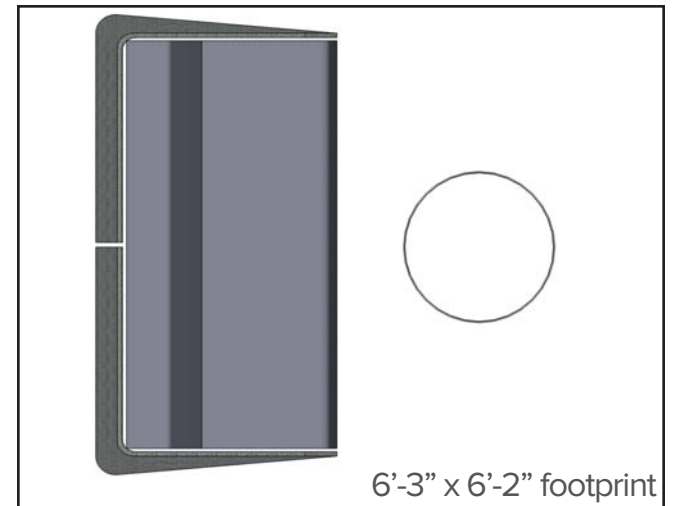

6'-3" x 6'-2" footprint