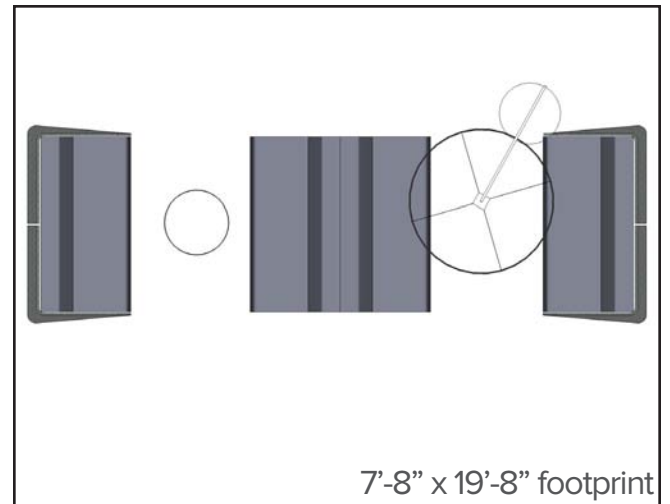

Create a comfortable in-between space that will become everyone's favorite alternative gathering place.

7'-8" x 19'-8" footprint

| QTY | Style # | Description | Unit Price | Total Price |
|--------------|-----------|---------------|------------|-----------------|
| 4 | TS3BC | Big Lounge | \$2,300 | \$9,200 |
| 2 | TS4TSCRNR | Screen, right | \$850 | \$1,700 |
| 2 | TS4TSCRNL | Screen, left | \$850 | \$1,700 |
| 1 | TS4TPT | Paper Table | \$865 | \$865 |
| 1 | TS4TBL | Big Lamp | \$1,500 | \$1,500 |
| Total | | | | \$14,965 |