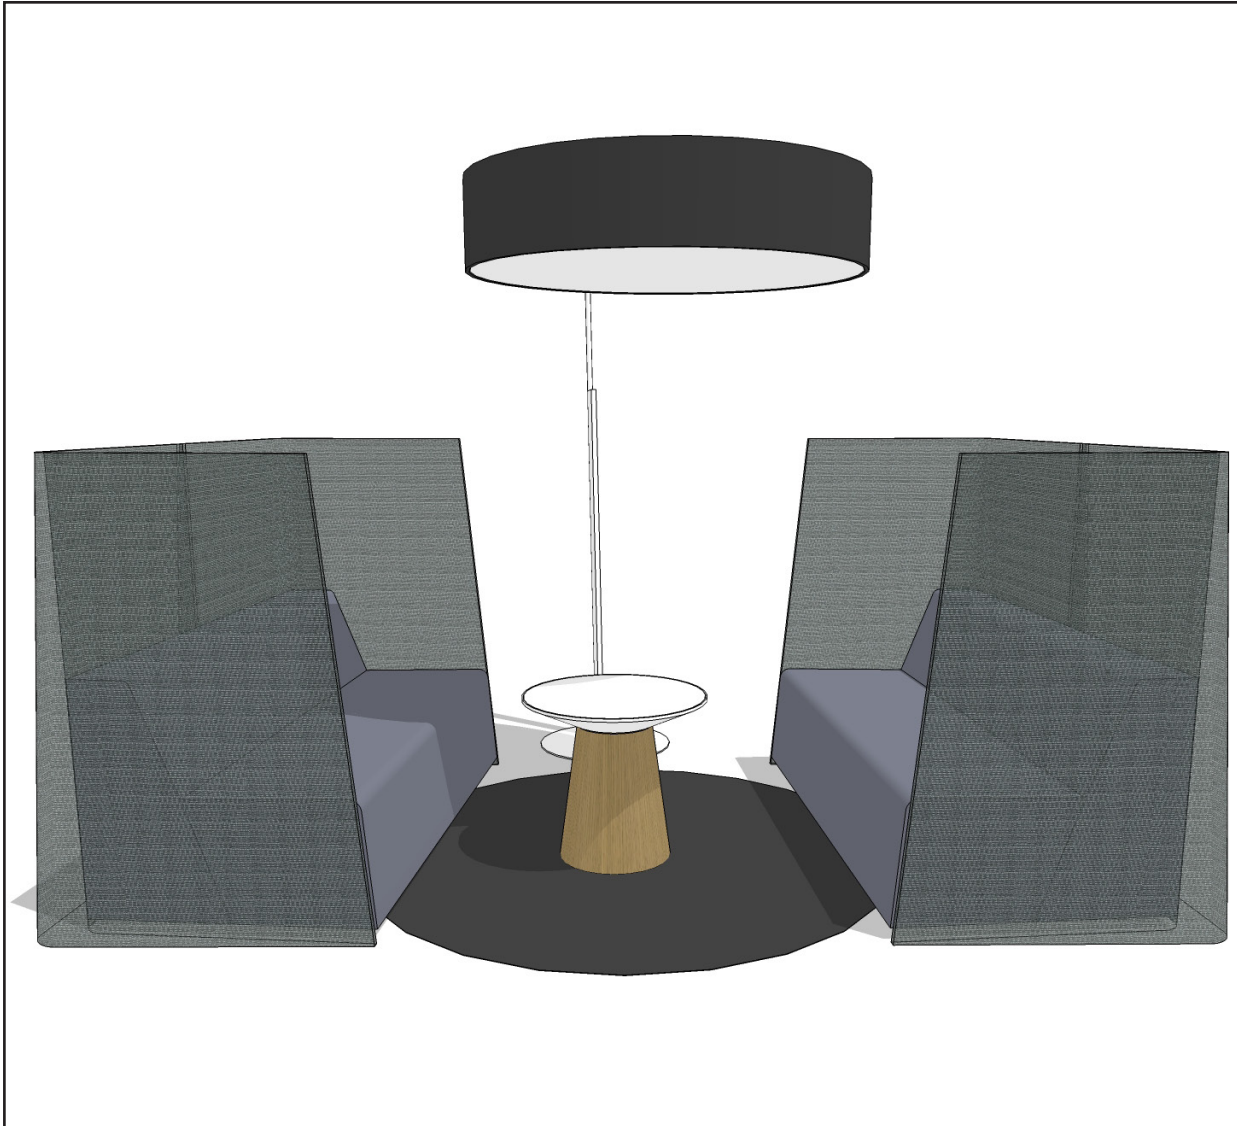

Kick back and get lots done in this well-defined, colorful enclave. You'll be able to focus and work, and turn it into a little social time when a neighbor walks up.

6'-3" x 6'-2" footprint

| QTY | Style # | Description | Unit Price | Total Price |
|--------------|-----------|---------------|------------|----------------|
| 1 | TS3BC | Big Lounge | \$2,300 | \$2,300 |
| 1 | TS4TSCRNR | Screen, right | \$850 | \$850 |
| 1 | TS4TSCRNL | Screen, left | \$850 | \$850 |
| 1 | TS4TPT | Paper Table | \$865 | \$865 |
| Total | | | | \$4,865 |

Since your laptop may not withstand the rigors of ice fishing, choose this small space instead to focus. Carve out some privacy for yourself.

6'-3" x 8'-6" footprint

| QTY | Style # | Description | Unit Price | Total Price |
|--------------|-----------|---------------|------------|----------------|
| 1 | TS3BC | Big Lounge | \$2,300 | \$2,300 |
| 2 | TS4TSCRNR | Screen, right | \$850 | \$1,700 |
| 1 | TS4TSCRNL | Screen, left | \$850 | \$850 |
| Total | | | | \$4,850 |

When it's time to wind down, gather together and take a break at side-by-side big lounges. The gang's all here and ready to recap the day's excitement (and laugh at bad jokes).

| QTY | Style # | Description | Unit Price | Total Price |
|--------------|-----------|---------------|------------|----------------|
| 2 | TS3BC | Big Lounge | \$2,300 | \$4,600 |
| 1 | TS4TSCRNR | Screen, right | \$850 | \$850 |
| 1 | TS4TSCRNL | Screen, left | \$850 | \$850 |
| 2 | TS4TPT | Paper Table | \$865 | \$1,730 |
| 1 | TS4TBL | Big Lamp | \$1,500 | \$1,500 |
| Total | | | | \$9,530 |