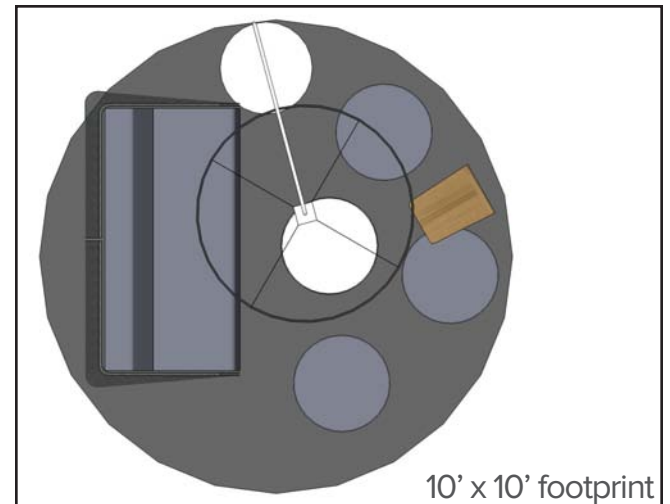

QTY	Style #	Description	Unit Price	Total Price
1	TS3BC	Big Lounge	$2,300	$2,300
1	TS4TSCRNR	Screen, right	$850	$850
1	TS4TSCRNL	Screen, left	$850	$850
1	TS4TPT	Paper Table	$865	$865
1	TS4TBL	Big Lamp	$1,500	$1,500
3	TS34401	Alight	$450	$1,350
1	TS4TWP	Personal Table	$430	$430
Total				$8,145