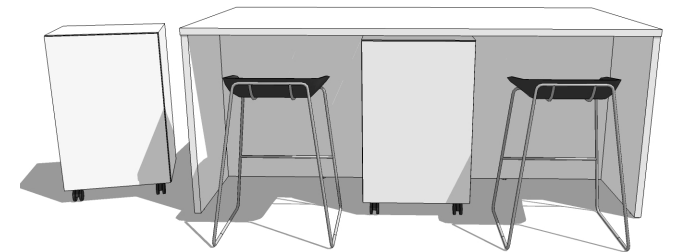

campfire[™] thought starters

Alone or together, the park bench offers the perfect place for serious strategy or simply watching the world go by. Whatever is on the agenda for today...

park bench |

| QTY | Style # | Description | Unit Price | Total Price |
|--------------|---------|-------------|------------|----------------|
| 1 | TS3BC | Big Lounge | \$2,300 | \$2,300 |
| 1 | TS34401 | Alight | \$450 | \$450 |
| Total | | | | \$2,750 |