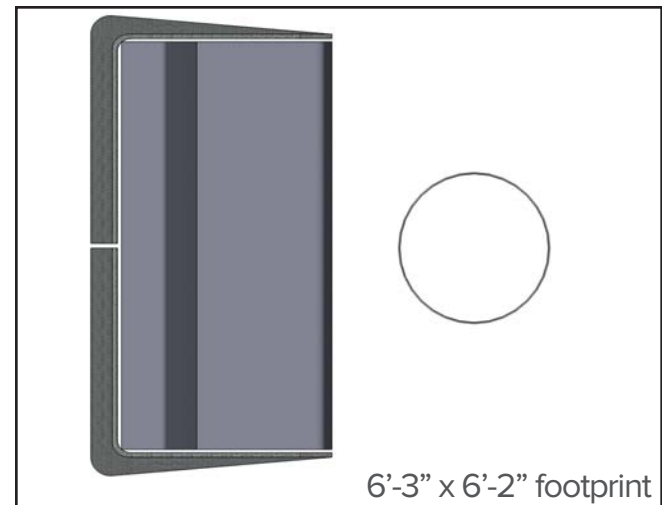

Kick back and get lots done in this well-defined, colorful enclave. You'll be able to focus and work, and turn it into a little social time when a neighbor walks up.

6'-3" x 6'-2" footprint

| QTY | Style # | Description | Unit Price | Total Price |
|--------------|-----------|---------------|------------|----------------|
| 1 | TS3BC | Big Lounge | \$2,300 | \$2,300 |
| 1 | TS4TSCRNR | Screen, right | \$850 | \$850 |
| 1 | TS4TSCRNL | Screen, left | \$850 | \$850 |
| 1 | TS4TPT | Paper Table | \$865 | \$865 |
| Total | | | | \$4,865 |