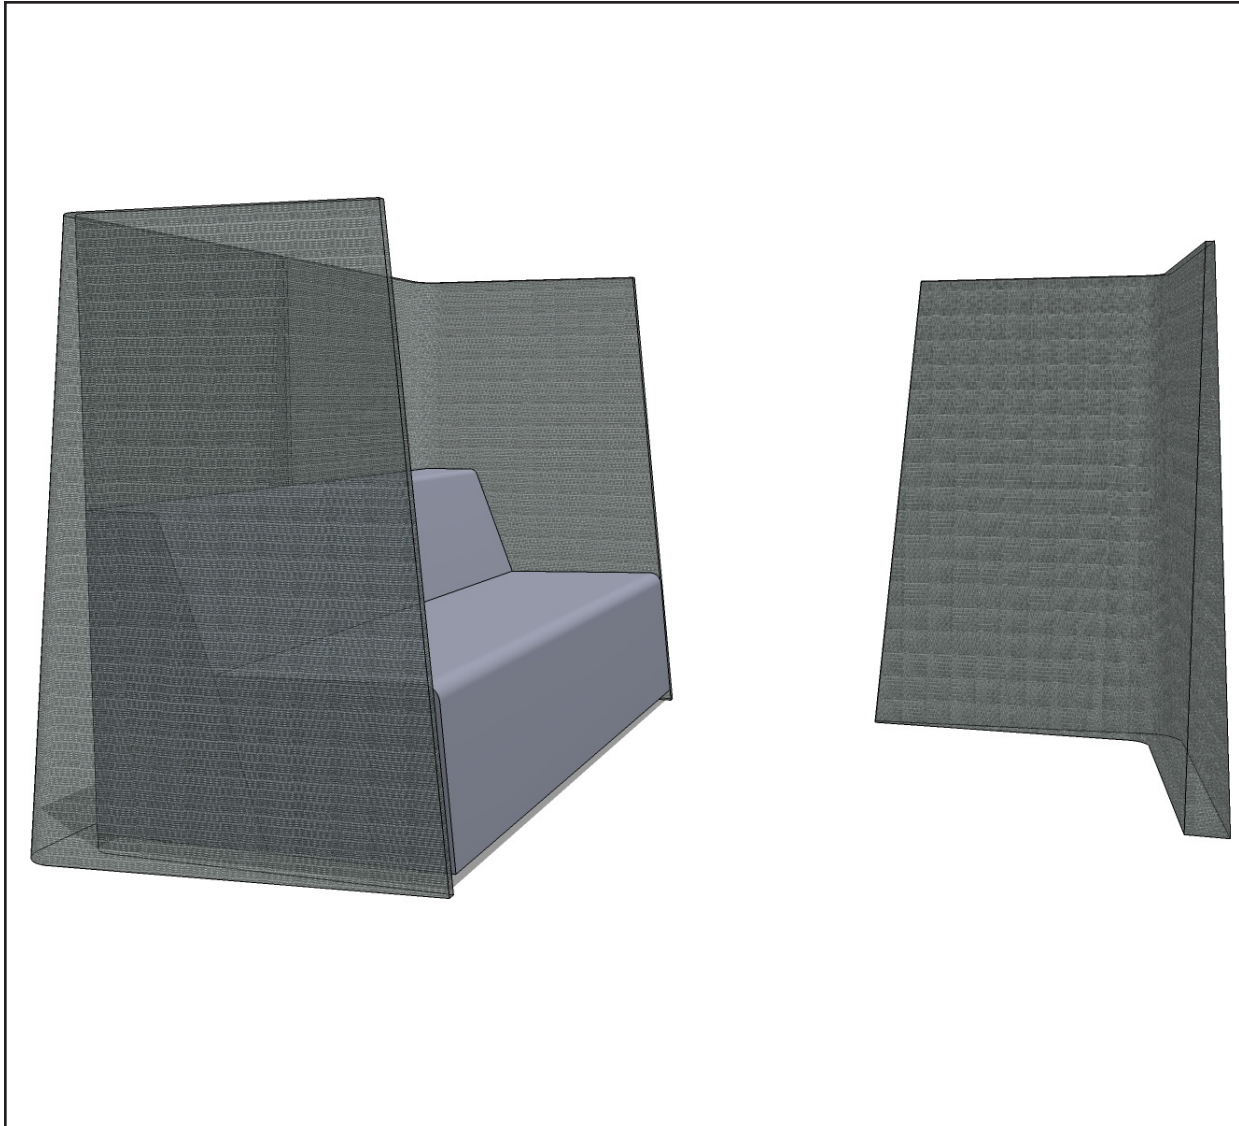

Kick back and get lots done in this well-defined, colorful enclave. You'll be able to focus and work, and turn it into a little social time when a neighbor walks up.

6'-3" x 6'-2" footprint

| QTY | Style # | Description | Unit Price | Total Price |
|--------------|-----------|---------------|------------|----------------|
| 1 | TS3BC | Big Lounge | \$2,300 | \$2,300 |
| 1 | TS4TSCRNR | Screen, right | \$850 | \$850 |
| 1 | TS4TSCRNL | Screen, left | \$850 | \$850 |
| 1 | TS4TPT | Paper Table | \$865 | \$865 |
| Total | | | | \$4,865 |

Since your laptop may not withstand the rigors of ice fishing, choose this small space instead to focus. Carve out some privacy for yourself.

6'-3" x 8'-6" footprint

| QTY | Style # | Description | Unit Price | Total Price |
|--------------|-----------|---------------|------------|----------------|
| 1 | TS3BC | Big Lounge | \$2,300 | \$2,300 |
| 2 | TS4TSCRNR | Screen, right | \$850 | \$1,700 |
| 1 | TS4TSCRNL | Screen, left | \$850 | \$850 |
| Total | | | | \$4,850 |

When it's time to wind down, gather together and take a break at side-by-side big lounges. The gang's all here and ready to recap the day's excitement (and laugh at bad jokes).

| QTY | Style # | Description | Unit Price | Total Price |
|--------------|-----------|---------------|------------|----------------|
| 2 | TS3BC | Big Lounge | \$2,300 | \$4,600 |
| 1 | TS4TSCRNR | Screen, right | \$850 | \$850 |
| 1 | TS4TSCRNL | Screen, left | \$850 | \$850 |
| 2 | TS4TPT | Paper Table | \$865 | \$1,730 |
| 1 | TS4TBL | Big Lamp | \$1,500 | \$1,500 |
| Total | | | | \$9,530 |