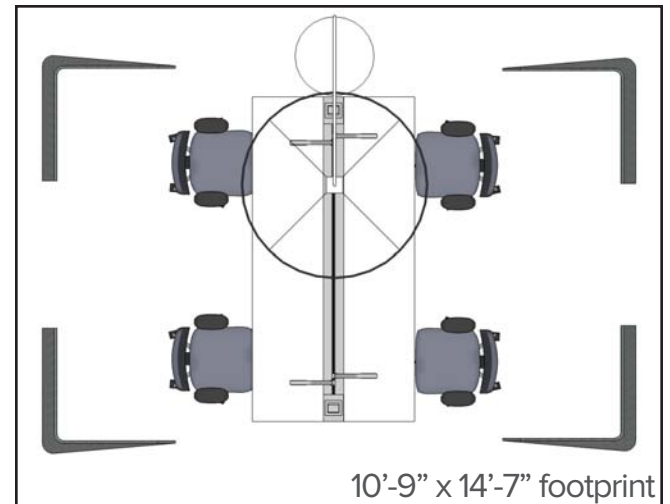

QTY	Style #	Description	Option 1	$	Unit Price	Total Price
1	TS4TLT28	Big Table w/ trough, 28" hgt			$1,790	$1,790
1	TS4TRAIL	Center Rail			$250	$250
4	TS30822U	Crew Chair, full back w/ seat depth and hgt & wdth adj T arms	uphlstrd outer back	$85	$672	$3,028
2	TS4TSCRNR	Screen, right			$850	$1,700
2	TS4TSCRNL	Screen, left			$850	$1,700
1	TS4TBL	Big Lamp			$1,500	$1,500
1	TS4TPWR	Set of 2: 2 simplex receptacles per side			$630	$630
4	DSLEDR	SOTO LED Task light			$275	$1,100
					Total	$11,698