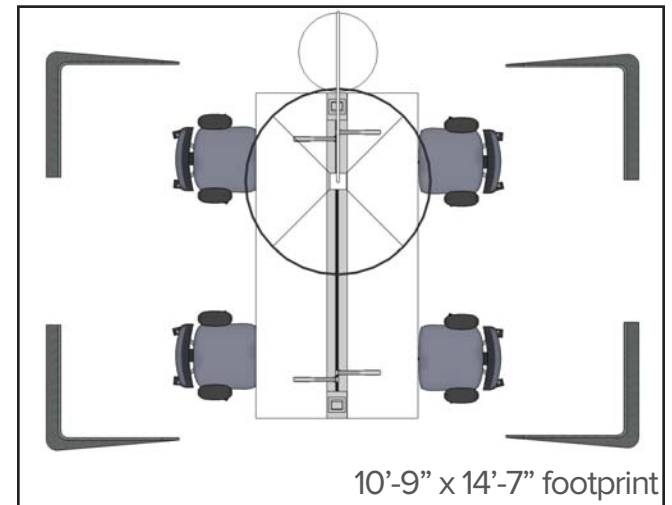

10'-9" x 14'-7" footprint