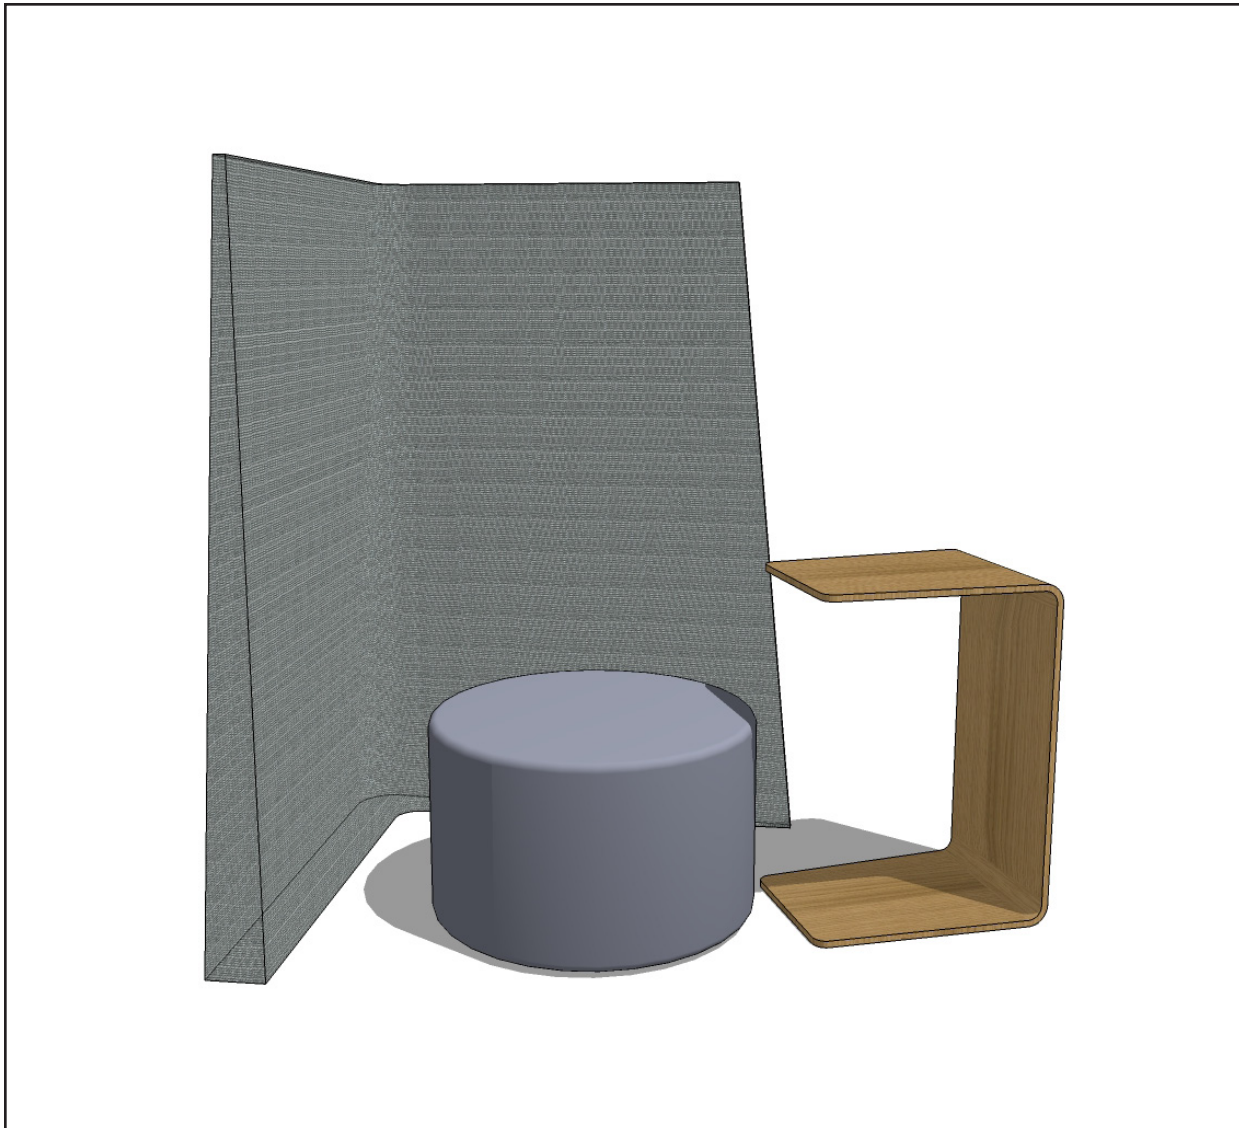

Some of us, if trapped on a desert island, would actually prefer to stay there. Away from the endless interruptions and distractions, we'd be so productive. Send that message in an email bottle when you need rescuing.

QTY	Style #	Description	Unit Price	Total Price
1	TS4tSCRNR	Screen, right	$850	$850
1	TS34401	Alight	$450	$450
1	TS4TWP	Personal Table	$430	$430
Total				$1,730