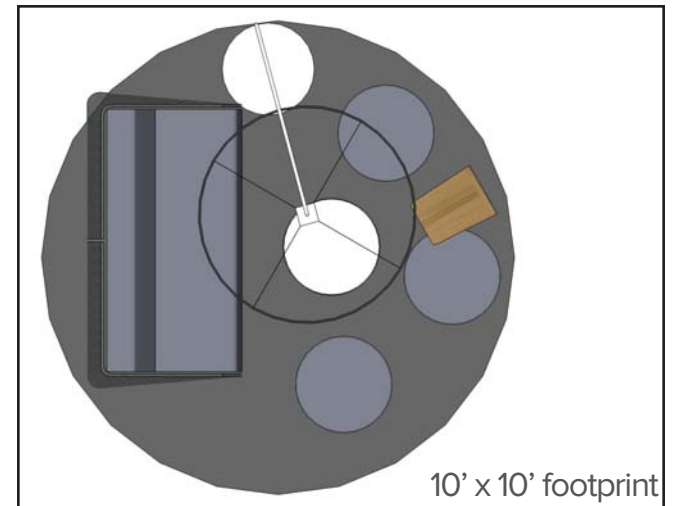

All you need to support your work—and your forays to higher elevations of innovation—is right here. And one of the best things is that you can pick it up and move to a better spot any time you'd like.