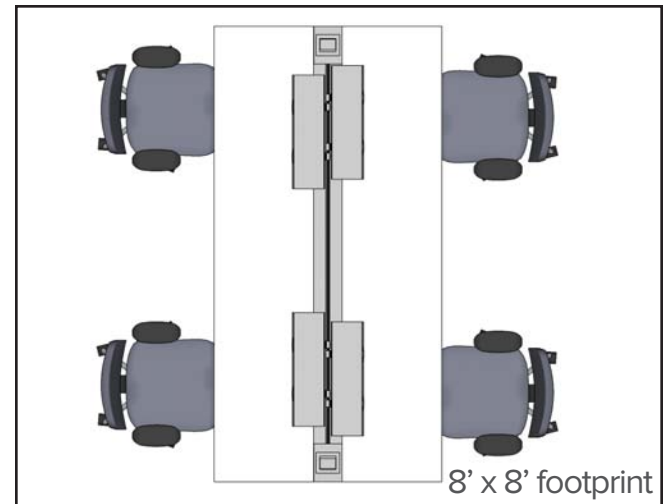

| QTY | Style # | Description | Option 1 | \$ | Unit Price | Total Price |
|-----|----------|---|---------------------|------|--------------|----------------|
| 4 | TS30822U | Crew Chair, full back w/ seat depth and hgt & wdth adj T arms | uphlstrd outer back | \$85 | \$672 | \$3,028 |
| 1 | TS4TLT28 | Big Table w/ trough, 28" hgt | | | \$1,790 | \$1,790 |
| 1 | TS4TRAIL | Center Rail | | | \$250 | \$250 |
| 1 | TS4TPWR | set of 2: 2 simplex receptacles per side | | | \$630 | \$630 |
| 4 | DSS246 | Soto shelf, 24x6 | | | \$110 | \$440 |
| | | | | | Total | \$6,138 |