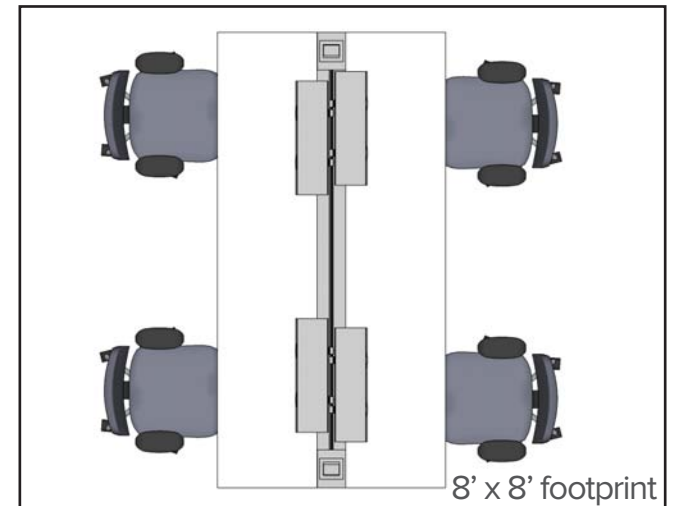

picnic table - overview

Work is a picnic at the big table. Really, the possibilities are endless here. Whatever you need to get done, whoever you need to get it done with, the picnic table can help all of that happen easily and effortlessly.