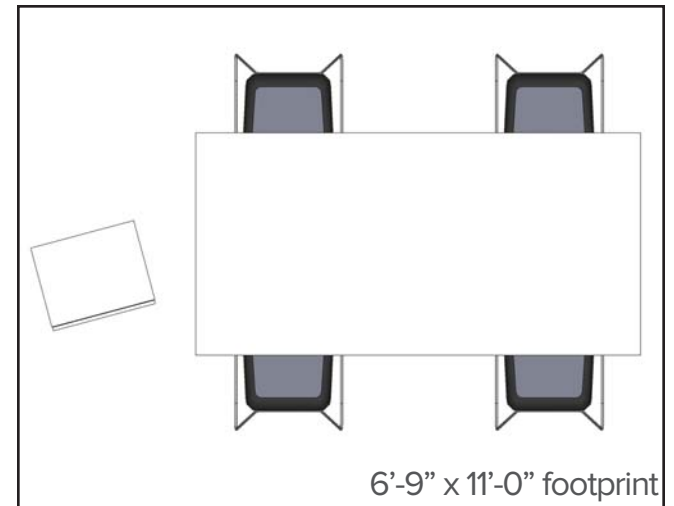

Where anything is possible and you can create the world you dream of. Our sandbox setting is kind of like that. Large enough to handle your entire team, with storage underneath for tools and toy. Neutral enough for you to use it for whatever you need, any time.