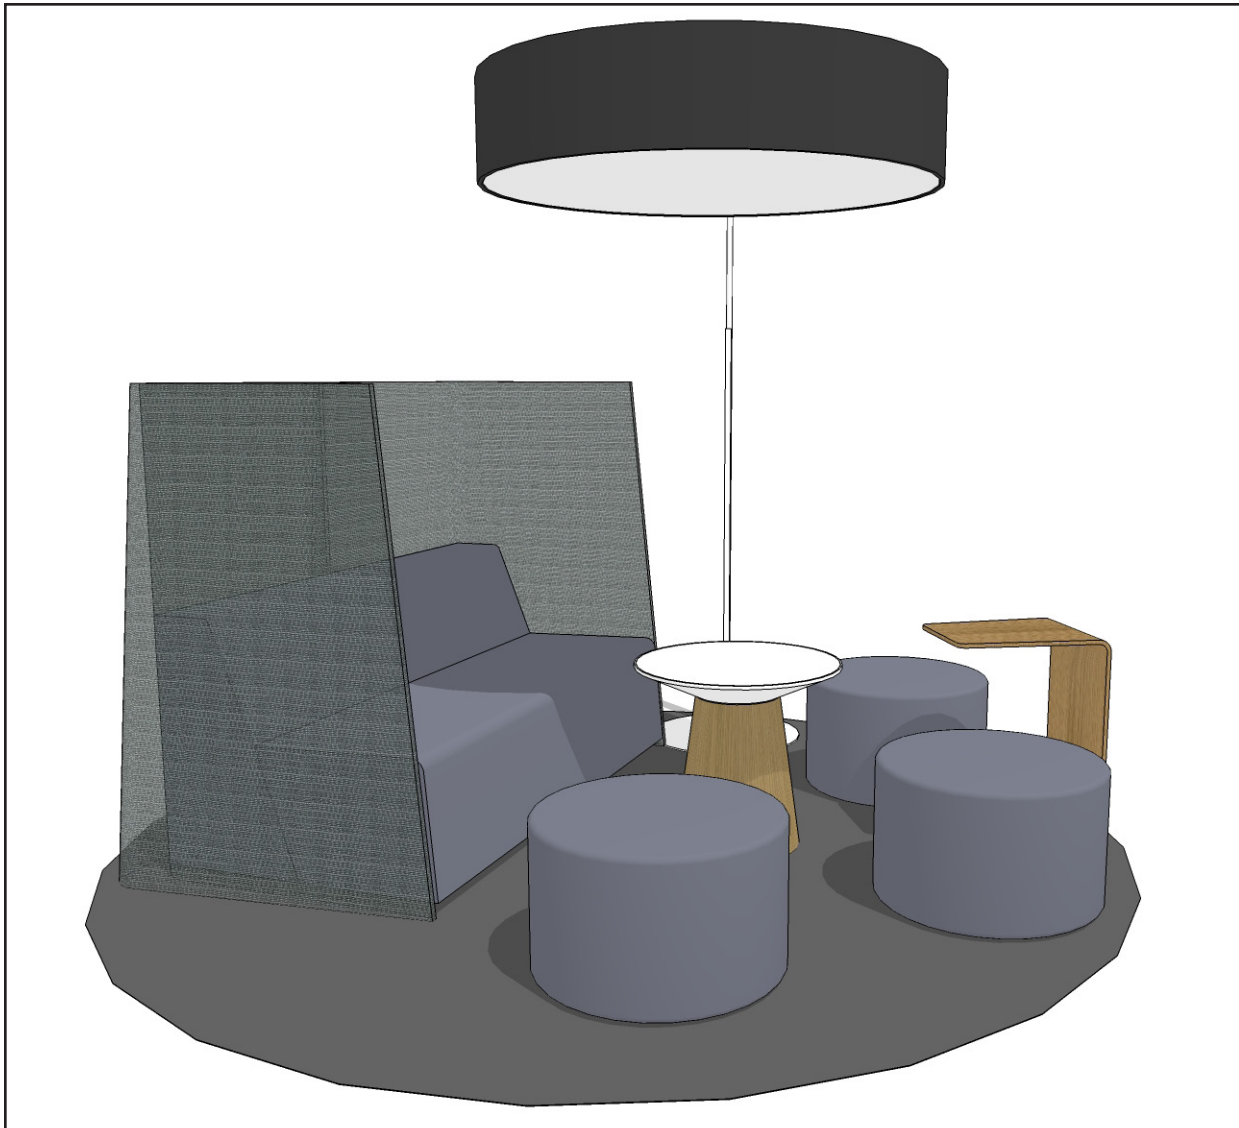

All you need to support your work—and your forays to higher elevations of innovation—is right here. And one of the best things is that you can pick it up and move to a better spot any time you'd like.

QTY	Style #	Description	Unit Price	Total Price
1	TS3BC	Big Lounge	$2,300	$2,300
1	TS4TSCRNR	Screen, right	$850	$850
1	TS4TSCRNL	Screen, left	$850	$850
1	TS4TPT	Paper Table	$865	$865
1	TS4TBL	Big Lamp	$1,500	$1,500
3	TS34401	Alight	$450	$1,350
1	TS4TWP	Personal Table	$430	$430
Total				$8,145