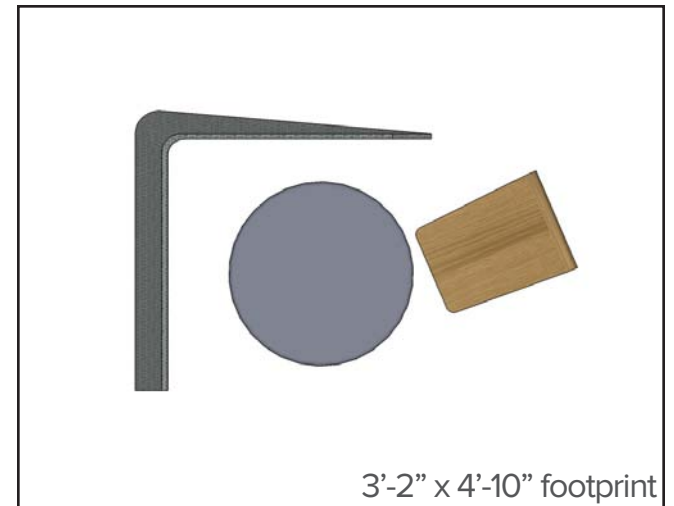

Some of us, if trapped on a desert island, would actually prefer to stay there. Away from the endless interruptions and distractions, we'd be so productive. Send that message in an email bottle when you need rescuing.