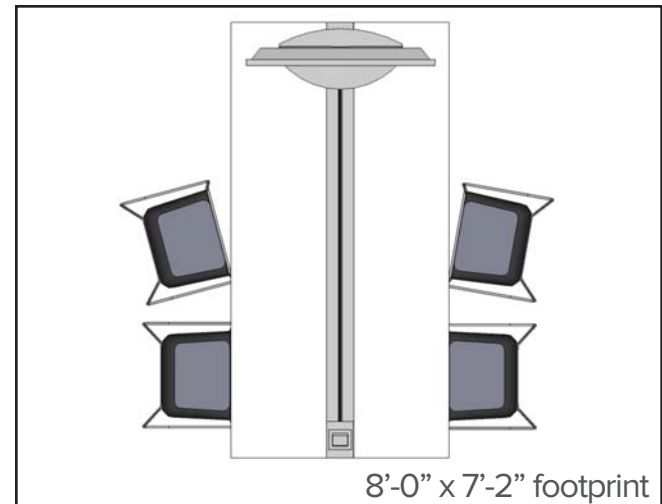

QTY	Style #	Description	Unit Price	Total Price
1	TS4TLT40	Big Table w/ trough: 96x48x40	$1,970	$1,970
4	TS30702	Scoop Stool w/ uphlstrd seat	$361	$1,444
1	TS4TPWR	Set of 2: 2 simplex receptacles per side	$630	$630
			Total	$4,044