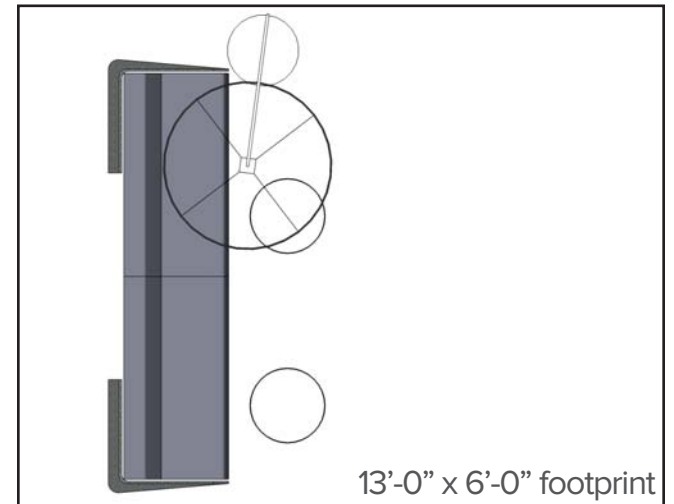

When it's time to wind down, gather together and take a break at side-by-side big lounges. The gang's all here and ready to recap the day's excitement (and laugh at bad jokes).