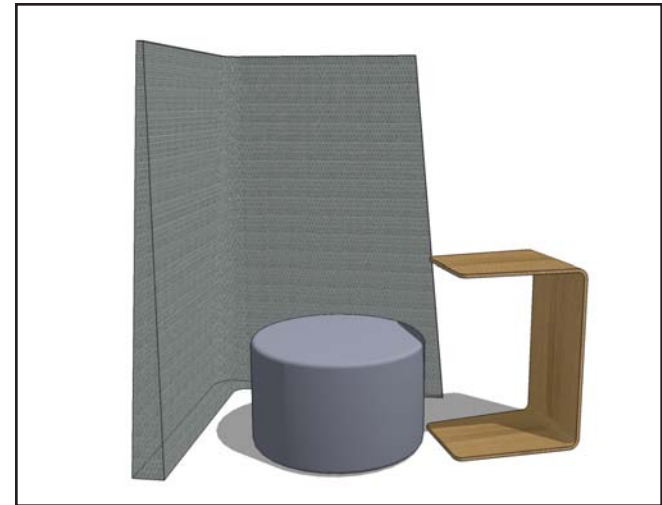

QTY	Style #	Description	Unit Price	Total Price
1	TS4tSCRNR	Screen, right	$850	$850
1	TS34401	Alight	$450	$450
1	TS4TWP	Personal Table	$430	$430
Total				$1,730