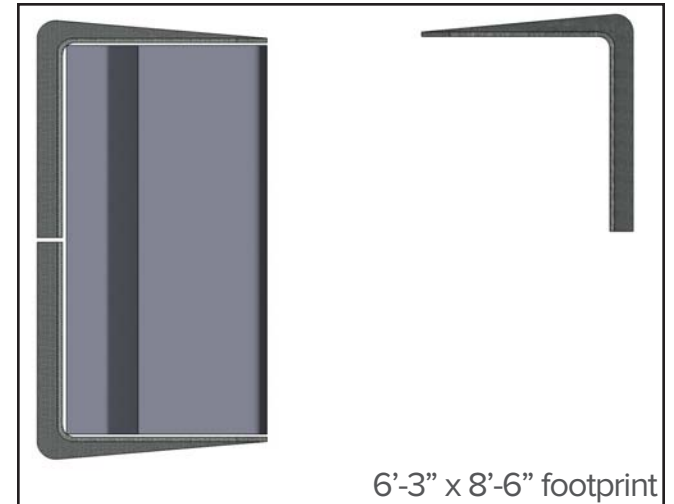

Kick back and get lots done in this well-defined, colorful enclave. You'll be able to focus and work, and turn it into a little social time when a neighbor walks up.

6'-3" x 6'-2" footprint

| QTY | Style # | Description | Unit Price | Total Price |
|--------------|-----------|---------------|------------|----------------|
| 1 | TS3BC | Big Lounge | \$2,300 | \$2,300 |
| 1 | TS4TSCRNR | Screen, right | \$850 | \$850 |
| 1 | TS4TSCRNL | Screen, left | \$850 | \$850 |
| 1 | TS4TPT | Paper Table | \$865 | \$865 |
| Total | | | | \$4,865 |

Since your laptop may not withstand the rigors of ice fishing, choose this small space instead to focus. Carve out some privacy for yourself.

6'-3" x 8'-6" footprint

| QTY | Style # | Description | Unit Price | Total Price |
|--------------|-----------|---------------|------------|----------------|
| 1 | TS3BC | Big Lounge | \$2,300 | \$2,300 |
| 2 | TS4TSCRNR | Screen, right | \$850 | \$1,700 |
| 1 | TS4TSCRNL | Screen, left | \$850 | \$850 |
| Total | | | | \$4,850 |