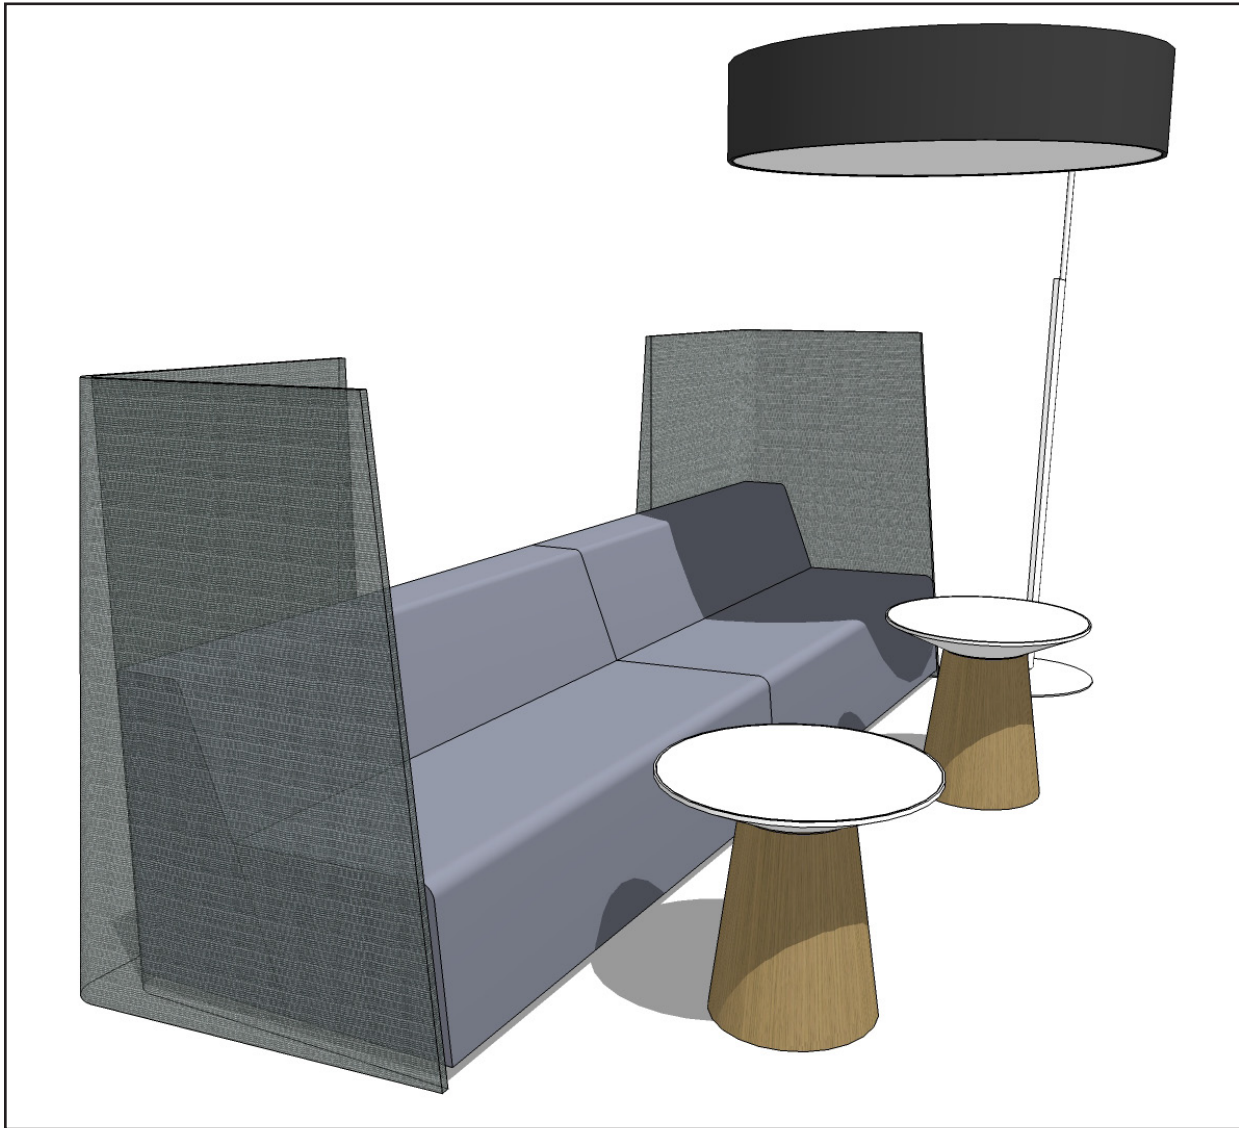

Kick back and get lots done in this well-defined, colorful enclave. You'll be able to focus and work, and turn it into a little social time when a neighbor walks up.

6'-3" x 6'-2" footprint

| QTY | Style # | Description | Unit Price | Total Price |
|--------------|-----------|---------------|------------|----------------|
| 1 | TS3BC | Big Lounge | \$2,300 | \$2,300 |
| 1 | TS4TSCRNR | Screen, right | \$850 | \$850 |
| 1 | TS4TSCRNL | Screen, left | \$850 | \$850 |
| 1 | TS4TPT | Paper Table | \$865 | \$865 |
| Total | | | | \$4,865 |

Since your laptop may not withstand the rigors of ice fishing, choose this small space instead to focus. Carve out some privacy for yourself.

6'-3" x 8'-6" footprint

| QTY | Style # | Description | Unit Price | Total Price |
|--------------|-----------|---------------|------------|----------------|
| 1 | TS3BC | Big Lounge | \$2,300 | \$2,300 |
| 2 | TS4TSCRNR | Screen, right | \$850 | \$1,700 |
| 1 | TS4TSCRNL | Screen, left | \$850 | \$850 |
| Total | | | | \$4,850 |

When it's time to wind down, gather together and take a break at side-by-side big lounges. The gang's all here and ready to recap the day's excitement (and laugh at bad jokes).

| QTY | Style # | Description | Unit Price | Total Price |
|--------------|-----------|---------------|------------|----------------|
| 2 | TS3BC | Big Lounge | \$2,300 | \$4,600 |
| 1 | TS4TSCRNR | Screen, right | \$850 | \$850 |
| 1 | TS4TSCRNL | Screen, left | \$850 | \$850 |
| 2 | TS4TPT | Paper Table | \$865 | \$1,730 |
| 1 | TS4TBL | Big Lamp | \$1,500 | \$1,500 |
| Total | | | | \$9,530 |

7'-8" x 19'-8" footprint

Dynamic, fast, cut to the chase. These two big tables allow everyone to interact, sharing information and ideas faster than you can say “switch.” The fastest way to the perfect future.