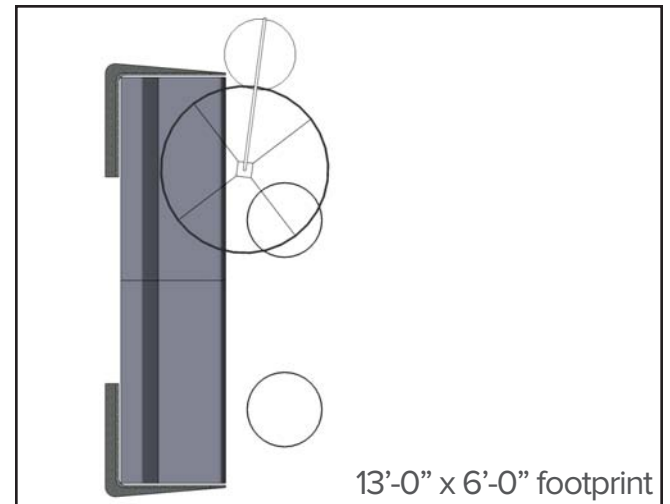

QTY	Style #	Description	Unit Price	Total Price
2	TS3BC	Big Lounge	$2,300	$4,600
1	TS4TSCRNR	Screen, right	$850	$850
1	TS4TSCRNL	Screen, left	$850	$850
2	TS4TPT	Paper Table	$865	$1,730
1	TS4TBL	Big Lamp	$1,500	$1,500
Total				$9,530