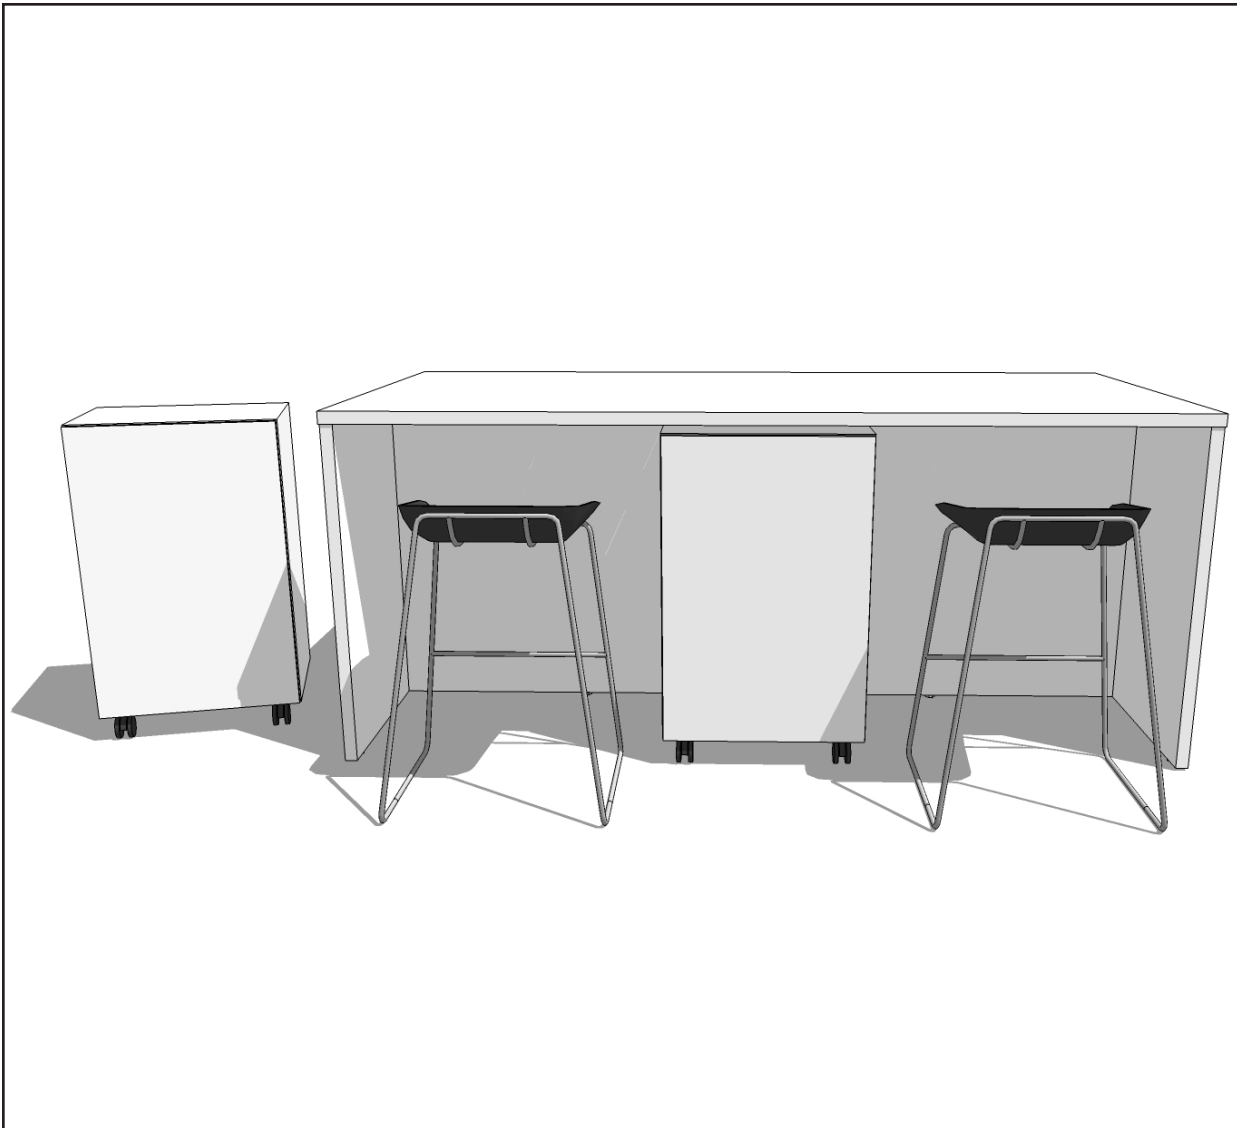

Where anything is possible and you can create the world you dream of. Our sandbox setting is kind of like that. Large enough to handle your entire team, with storage underneath for tools and toy. Neutral enough for you to use it for whatever you need, any time.

QTY	Style #	Description	Unit Price	Total Price
1	TS4TL40	Table 96x48x40, LPL	$1,700	$1,700
1	TS4TSLH	Storage Unit, LH	$875	$875
1	TS4TSWRH	Wardrobe Unit, RH	$875	$875
4	TS30702	Scoop Stool w/ uph1strd seat	$361	$1,444
Total				$4,894