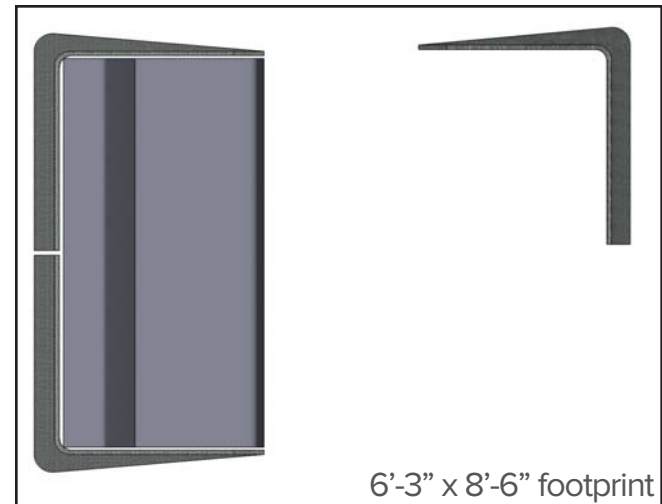

Kick back and get lots done in this well-defined, colorful enclave. You'll be able to focus and work, and turn it into a little social time when a neighbor walks up.

6'-3" x 6'-2" footprint

| QTY | Style # | Description | Unit Price | Total Price |
|--------------|-----------|---------------|------------|----------------|
| 1 | TS3BC | Big Lounge | \$2,300 | \$2,300 |
| 1 | TS4TSCRNR | Screen, right | \$850 | \$850 |
| 1 | TS4TSCRNL | Screen, left | \$850 | \$850 |
| 1 | TS4TPT | Paper Table | \$865 | \$865 |
| Total | | | | \$4,865 |

Since your laptop may not withstand the rigors of ice fishing, choose this small space instead to focus. Carve out some privacy for yourself.

6'-3" x 8'-6" footprint

| QTY | Style # | Description | Unit Price | Total Price |
|--------------|-----------|---------------|------------|----------------|
| 1 | TS3BC | Big Lounge | \$2,300 | \$2,300 |
| 2 | TS4TSCRNR | Screen, right | \$850 | \$1,700 |
| 1 | TS4TSCRNL | Screen, left | \$850 | \$850 |
| Total | | | | \$4,850 |