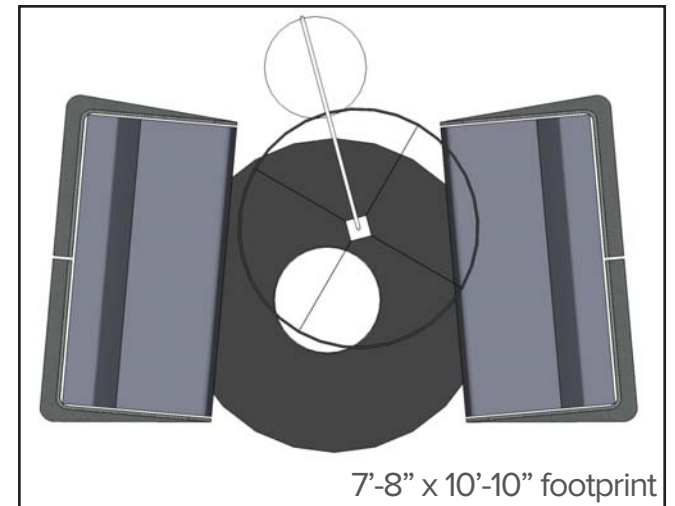

Bring in a few members of your team and spend the day camped out here. Keep track of all your great thoughts on the paper table. You'll want to claim this one as your own.