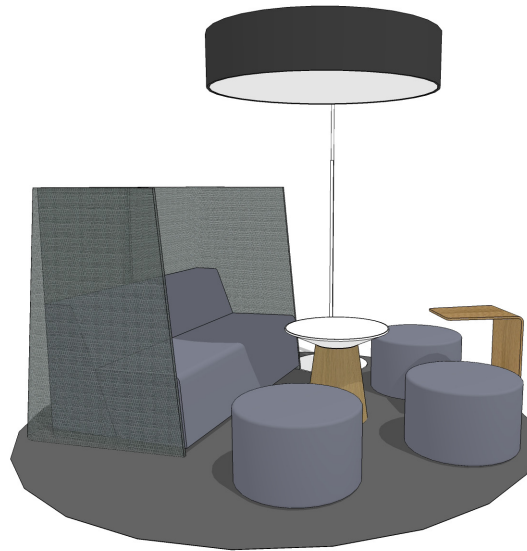

campfire[™] thought starters

Alone or together, the park bench offers the perfect place for serious strategy or simply watching the world go by. Whatever is on the agenda for today...

park bench |

| QTY | Style # | Description | Unit Price | Total Price |
|--------------|---------|-------------|------------|----------------|
| 1 | TS3BC | Big Lounge | \$2,300 | \$2,300 |
| 1 | TS34401 | Alight | \$450 | \$450 |
| Total | | | | \$2,750 |

Kick back and get lots done in this well-defined, colorful enclave. You'll be able to focus and work, and turn it into a little social time when a neighbor walks up.

6'-3" x 6'-2" footprint

| QTY | Style # | Description | Unit Price | Total Price |
|--------------|-----------|---------------|------------|----------------|
| 1 | TS3BC | Big Lounge | \$2,300 | \$2,300 |
| 1 | TS4TSCRNR | Screen, right | \$850 | \$850 |
| 1 | TS4TSCRNL | Screen, left | \$850 | \$850 |
| 1 | TS4TPT | Paper Table | \$865 | \$865 |
| Total | | | | \$4,865 |

Since your laptop may not withstand the rigors of ice fishing, choose this small space instead to focus. Carve out some privacy for yourself.

6'-3" x 8'-6" footprint

| QTY | Style # | Description | Unit Price | Total Price |
|--------------|-----------|---------------|------------|----------------|
| 1 | TS3BC | Big Lounge | \$2,300 | \$2,300 |
| 2 | TS4TSCRNR | Screen, right | \$850 | \$1,700 |
| 1 | TS4TSCRNL | Screen, left | \$850 | \$850 |
| Total | | | | \$4,850 |