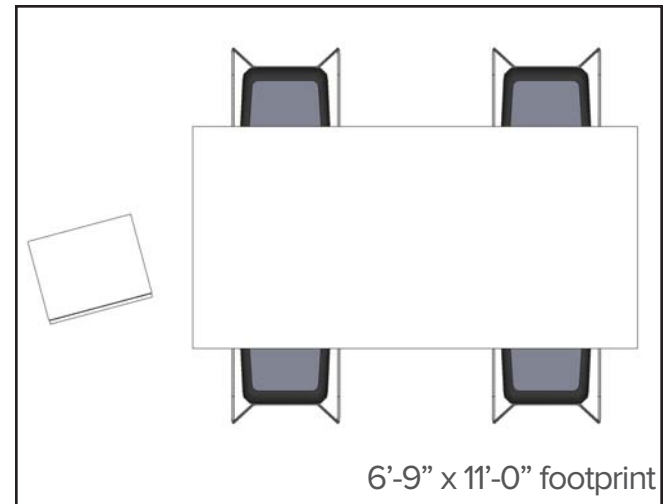

QTY	Style #	Description	Unit Price	Total Price
1	TS4TL40	Table 96x48x40, LPL	$1,700	$1,700
1	TS4TSLH	Storage Unit, LH	$875	$875
1	TS4TSWRH	Wardrobe Unit, RH	$875	$875
4	TS30702	Scoop Stool w/ uph1strd seat	$361	$1,444
Total				$4,894