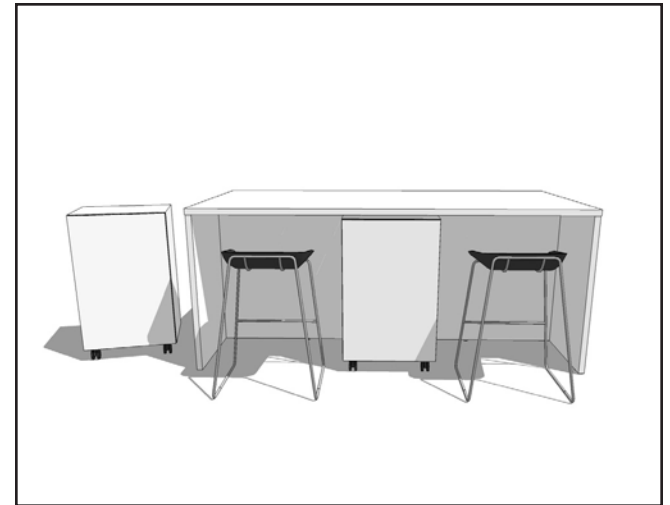

QTY	Style #	Description	Unit Price	Total Price
1	TS4TL40	Table 96x48x40, LPL	$1,700	$1,700
1	TS4TSLH	Storage Unit, LH	$875	$875
1	TS4TSWRH	Wardrobe Unit, RH	$875	$875
4	TS30702	Scoop Stool w/ uph1strd seat	$361	$1,444
Total				$4,894