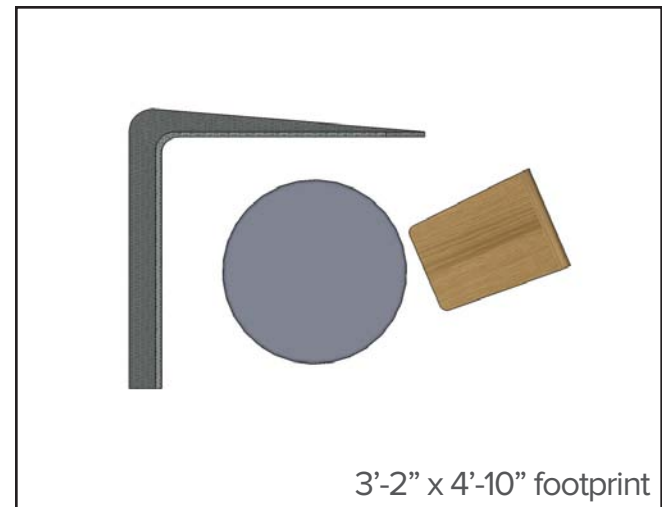

QTY	Style #	Description	Unit Price	Total Price
1	TS4tSCRNR	Screen, right	$850	$850
1	TS34401	Alight	$450	$450
1	TS4TWP	Personal Table	$430	$430
Total				$1,730