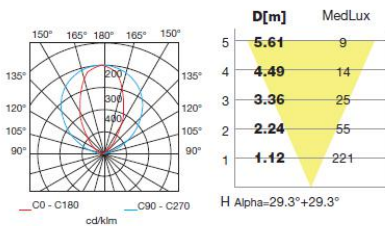

GEAR

Gear included: Yes, electronic