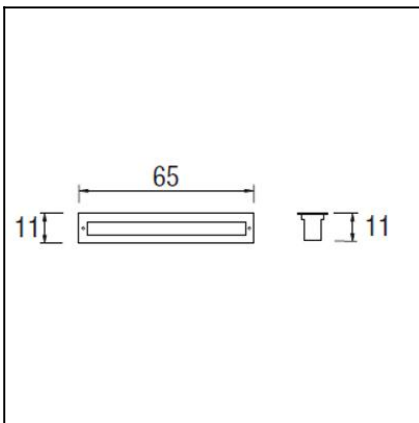

The photograph may not match the reference exactly. Please read the product description to identify the finish.

**DESCRIPTION**

May be flush mounted into the ground. Body produced in injected aluminium, with an AISI 304 stainless steel surround and a tempered glass UV protected diffuser. Light source using a +-15° rotatable fluorescent bulb. Available in three sizes depending on model: T5 24W, 39W or 54W. Includes flush mounting box. Its wire outlets on both sides makes it suitable for an array installation.

**TECHNICAL CHARACTERISTICS**

Type:	Uplight
Adjustable $\pm 15^\circ$ on the vertical axis	
IP Protection degrees:	IP67
IK Protection degrees:	IK08
Lampholder:	1 x G5
Power (W):	G5 24W
Voltage / Frequency:	230V/50-60Hz
Units per box:	2
Net Weight (Kg):	5.42
EAN:	8435111049631