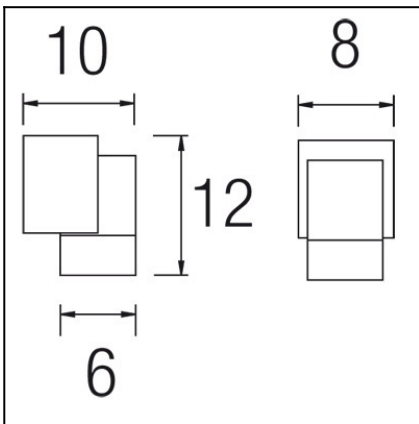

OUT 

ICARO

05-9190-34-37

The photograph may not match the reference exactly. Please read the product description to identify the finish.

TECHNICAL CHARACTERISTICS

Type:	Wall fixture
IP Protection degrees:	IP44
Lampholder:	1 x GU10
Power (W):	GU10 max. 50W
Bulb included:	1 x GU10 50. Warm white (<3700 K)
Voltage / Frequency:	220-240V/50-60Hz
Units per box:	6
Net Weight (Kg):	0.745
EAN:	8435111044636