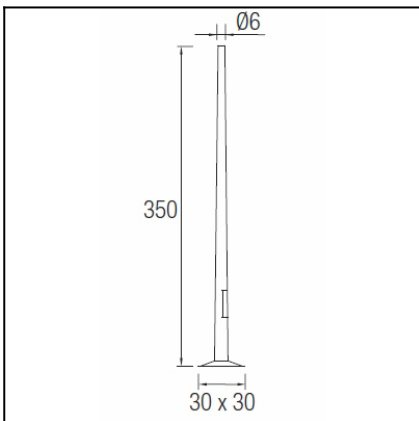

The photograph may not match the reference exactly. Please read the product description to identify the finish.

### DESCRIPTION

Column made of galvanized cast steel. Height of 3.5 m. Suitable for bulbs with a 6 cm diameter entrance. Installation kit includes fixing bolts.

### TECHNICAL CHARACTERISTICS

Type:	Column
Units per box:	1
Net Weight (Kg):	25
EAN:	8435111062036