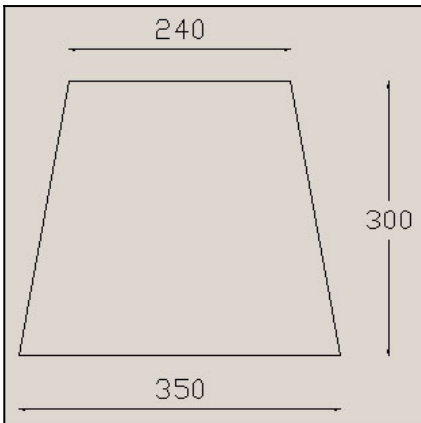

The photograph may not match the reference exactly. Please read the product description to identify the finish.

TECHNICAL CHARACTERISTICS

Type:	Accessory
IP Protection degrees:	IP20
Lampholder:	0 x E27
Units per box:	5
Net Weight (Kg):	0.345
EAN:	8435111091180