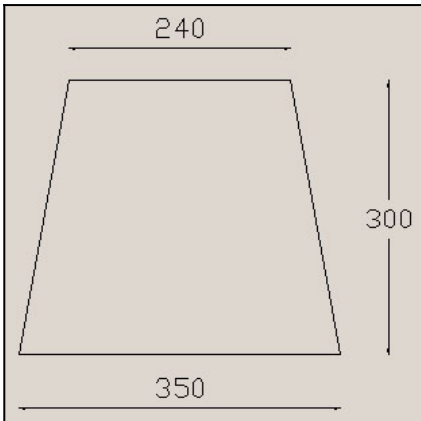

The photograph may not match the reference exactly. Please read the product description to identify the finish.

TECHNICAL CHARACTERISTICS

Type:	Accessory
IP Protection degrees:	IP20
Units per box:	5
Net Weight (Kg):	0.345
EAN:	8435111091197