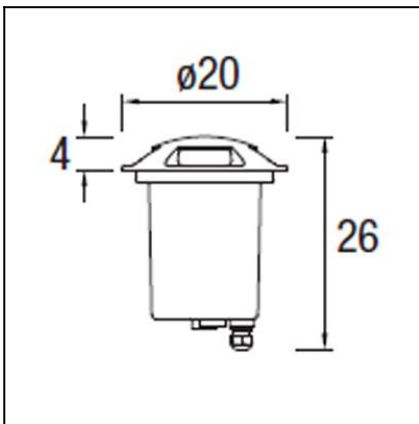

The photograph may not match the reference exactly. Please read the product description to identify the finish.

TECHNICAL CHARACTERISTICS

Type:	Uplight
IP Protection degrees:	IP67
IK Protection degrees:	IK10
Lampholder:	1 x E27
Power (W):	E27 MAX 20W
Total power consumption (W):	20
Voltage / Frequency:	230V/50-60Hz
Units per box:	4
Net Weight (Kg):	2.185
EAN:	8435111076125