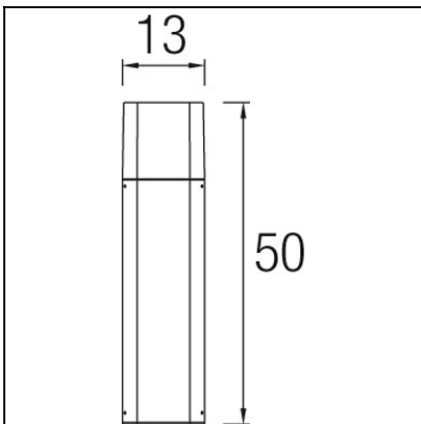

The photograph may not match the reference exactly. Please read the product description to identify the finish.

TECHNICAL CHARACTERISTICS

Type:	Beacon
IP Protection degrees:	IP44
Lampholder:	1 x E27
Power (W):	E27 max. 40W
Voltage / Frequency:	220-240V/50-60Hz
Units per box:	6
Net Weight (Kg):	1.435
EAN:	8435111089033