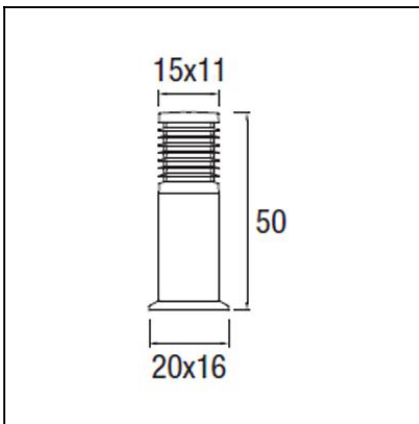

The photograph may not match the reference exactly. Please read the product description to identify the finish.

**TECHNICAL CHARACTERISTICS**

Type:	Beacon
IP Protection degrees:	IP44
IK Protection degrees:	IK08
Lampholder:	1 x E27
Power (W):	E27 MAX 30W
Total power consumption (W):	30
Voltage / Frequency:	230V/50-60Hz
Units per box:	4
Net Weight (Kg):	2.71
EAN:	8435111069615