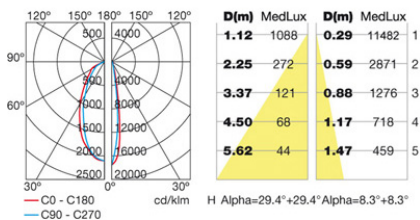

GEAR

Gear included: Yes, electronic