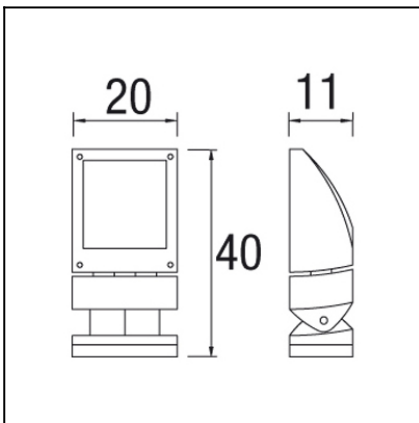

The photograph may not match the reference exactly. Please read the product description to identify the finish.

DESCRIPTION

Spotlight/floodlight with body produced in injected aluminium, with a tempered glass diffuser. Available for G12 HID (35W, 70W and 150W) light source and for compact fluorescent lamps (2 x GX24q-3 26W). Electrical components included. Discharge version includes 2 reflectors of 16° and 60°. Finished in light grey. Rotatable.

TECHNICAL CHARACTERISTICS

Type:	Focus
Adjustable $\pm 45^\circ$ on the horizontal axis.	
IP Protection degrees:	IP65
IK Protection degrees:	IK08
Lampholder:	1 x G12
Power (W):	G12 35
Voltage / Frequency:	220-240V/50-60Hz
Units per box:	2
Net Weight (Kg):	4.16
EAN:	8435111088951