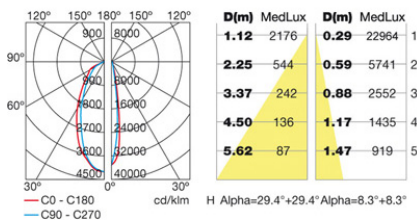

GEAR

Gear included: Yes, electronic