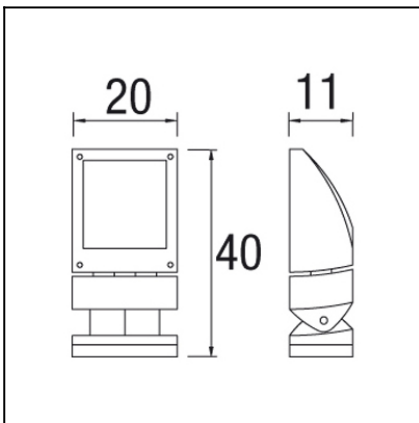

### DESCRIPTION

Spotlight/floodlight with body produced in injected aluminium, with a tempered glass diffuser. Available for G12 HID (35W, 70W and 150W) light source and for compact fluorescent lamps (2 x GX24q-3 26W). Electrical components included. Discharge version includes 2 reflectors of 16° and 60°. Finished in light grey. Rotatable.

### TECHNICAL CHARACTERISTICS

Type:	Focus
Adjustable $\pm 40^\circ$ on the horizontal axis.	
IP Protection degrees:	IP65
IK Protection degrees:	IK08
Lampholder:	1 x G12
Power (W):	G12 70
Voltage / Frequency:	220-240V/50-60Hz
Units per box:	2
Net Weight (Kg):	4.225
EAN:	8435111088968