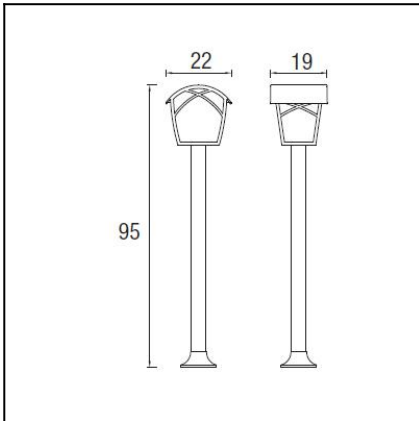

The photograph may not match the reference exactly. Please read the product description to identify the finish.

TECHNICAL CHARACTERISTICS

| | |
|------------------------------|---------------|
| Type: | Beacon |
| IP Protection degrees: | IP23 |
| Lampholder: | 1 x E27 |
| Power (W): | E27 MAX 100W |
| Total power consumption (W): | 100 |
| Voltage / Frequency: | 230V/50-60Hz |
| Units per box: | 2 |
| Net Weight (Kg): | 1.95 |
| EAN: | 8435111069554 |