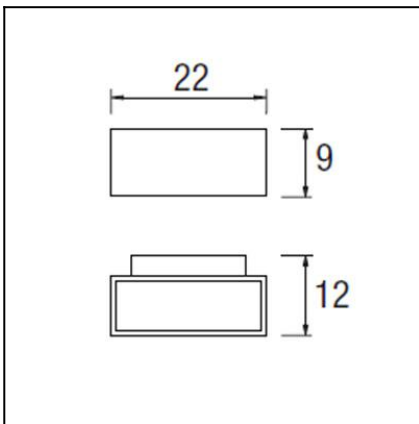

The photograph may not match the reference exactly. Please read the product description to identify the finish.

TECHNICAL CHARACTERISTICS

Type:	Wall fixture
IP Protection degrees:	IP65
IK Protection degrees:	IK04
Lampholder:	1 x R7s
Power (W):	R7s MAX 150W
Total power consumption (W):	150
Voltage / Frequency:	230V/50-60Hz
Units per box:	4
Net Weight (Kg):	1.19
EAN:	8435111049563