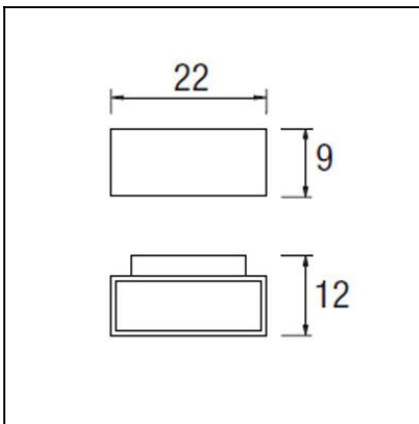

The photograph may not match the reference exactly. Please read the product description to identify the finish.

### TECHNICAL CHARACTERISTICS

Type:	Wall fixture
IP Protection degrees:	IP65
IK Protection degrees:	IK04
Lampholder:	1 x R7s
Power (W):	R7s MAX 150W
Total power consumption (W):	150
Voltage / Frequency:	230V/50-60Hz
Units per box:	4
Net Weight (Kg):	1.19
EAN:	8435111074893