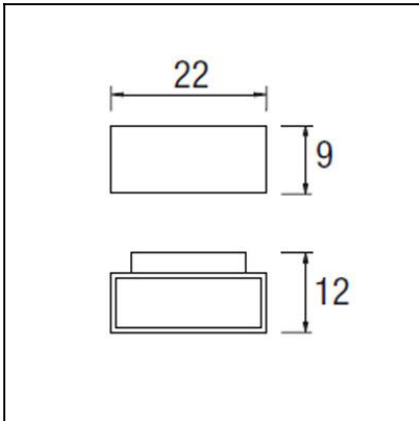

### TECHNICAL CHARACTERISTICS

Type:	Wall fixture
IP Protection degrees:	IP65
IK Protection degrees:	IK04
Lampholder:	1 x R7s
Power (W):	R7s MAX 150W
Total power consumption (W):	150
Voltage / Frequency:	230V/50-60Hz
Units per box:	4
Net Weight (Kg):	1.19
EAN:	8435111049556