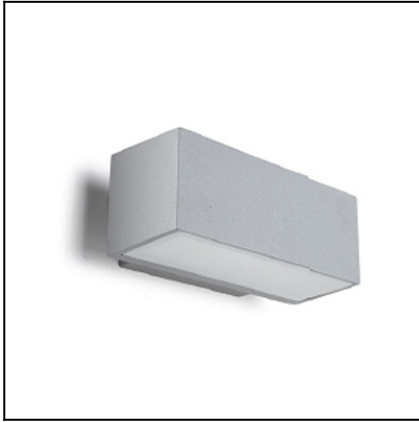

OUT

AFRODITA

05-9229-34-37

The photograph may not match the reference exactly. Please read the product description to identify the finish.