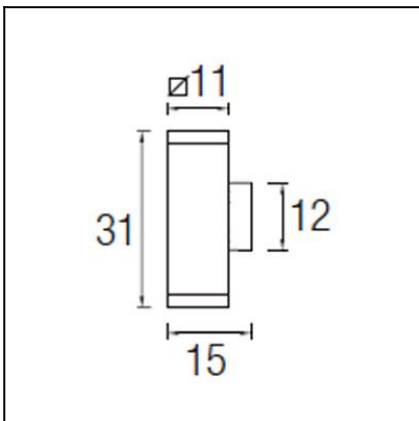

OUT 

AFRODITA

05-9368-Z5-37

The photograph may not match the reference exactly. Please read the product description to identify the finish.

TECHNICAL CHARACTERISTICS

Type:	Wall fixture
IP Protection degrees:	IP65
IK Protection degrees:	IK06
Lampholder:	2 x E27/PAR-30
Power (W):	E27/PAR-30 MAX 75W
Total power consumption (W):	150
Voltage / Frequency:	230V/50-60Hz
Units per box:	6
Net Weight (Kg):	1.8
EAN:	8435111067154

MATERIALS / FINISHES

Structure material:	High purity aluminium	Diffuser material:	Glass
Structure finish:	Urban grey	Diffuser finish:	Tempered

2 x Par-30 75W