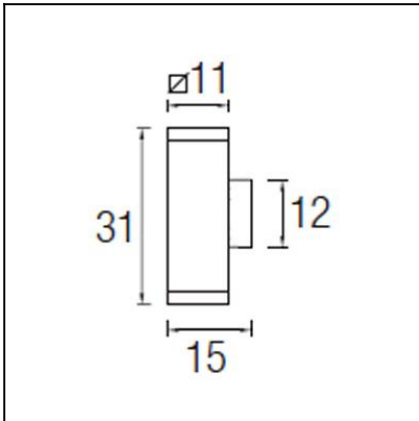

OUT 

AFRODITA

05-9368-34-37

The photograph may not match the reference exactly. Please read the product description to identify the finish.

TECHNICAL CHARACTERISTICS

Type:	Wall fixture
IP Protection degrees:	IP65
IK Protection degrees:	IK06
Lampholder:	2 x E27/PAR-30
Power (W):	E27/PAR-30 MAX 75W
Total power consumption (W):	150
Voltage / Frequency:	230V/50-60Hz
Units per box:	6
Net Weight (Kg):	1.8
EAN:	8435111067147

MATERIALS / FINISHES

Structure material: High purity aluminium

Diffuser material: Glass

Structure finish: Grey

Diffuser finish: Tempered

2 x Par-30 75W