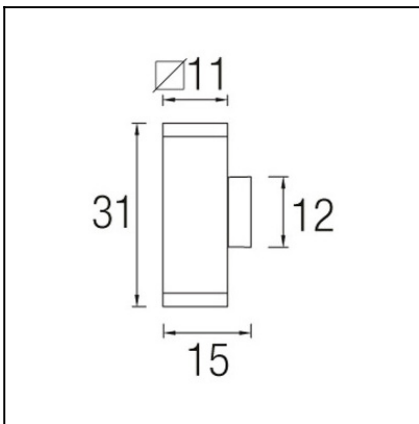

OUT 

AFRODITA

05-9368-14-37

The photograph may not match the reference exactly. Please read the product description to identify the finish.

TECHNICAL CHARACTERISTICS

Type:	Wall fixture
IP Protection degrees:	IP65
IK Protection degrees:	IK06
Lampholder:	2 x E27/PAR-30
Power (W):	E27/PAR-30 MAX 75W
Total power consumption (W):	150
Voltage / Frequency:	230V/50-60Hz
Units per box:	6
Net Weight (Kg):	1.8
EAN:	8435111089729

MATERIALS / FINISHES

Structure material:	High purity aluminium	Diffuser material:	Glass
Structure finish:	White	Diffuser finish:	Tempered

2 x Par-30 75W