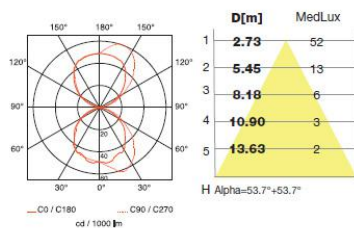

GEAR

Gear included: Yes, electronic