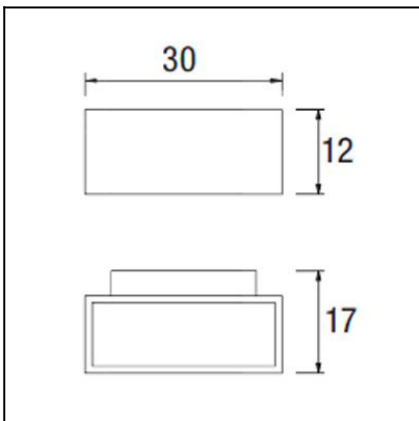

The photograph may not match the reference exactly. Please read the product description to identify the finish.

DESCRIPTION

Straight edged lamp designed for lighting vertical surfaces. Injected aluminium body and tempered glass diffuser. Available in various sizes and finishes: white, light grey, dark grey and brown. Available in different wattages for metal halide lamps, LED and fluorescent lights.

TECHNICAL CHARACTERISTICS

Type:	Wall fixture
IP Protection degrees:	IP65
IK Protection degrees:	IK04
Lampholder:	2 x G24q3
Power (W):	G24q3 26W
Total power consumption (W):	57.5
Voltage / Frequency:	230V/50-60Hz
Units per box:	2
Net Weight (Kg):	2.23
EAN:	8435111049259