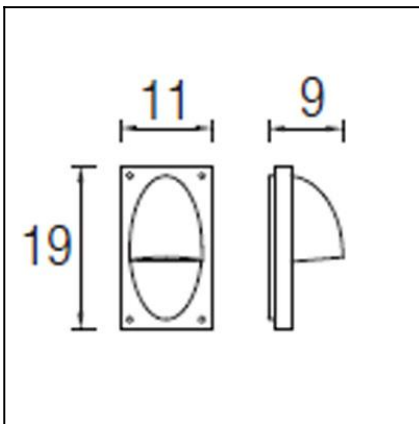

The photograph may not match the reference exactly. Please read the product description to identify the finish.

TECHNICAL CHARACTERISTICS

Type:	Wall fixture
IP Protection degrees:	IP54
IK Protection degrees:	IK07
Lampholder:	1 x GU10
Power (W):	GU10 MAX 50W
Bulb included:	1 x GU10 50W
Total power consumption (W):	50
Voltage / Frequency:	230V/50-60Hz
Units per box:	6
Net Weight (Kg):	0.575
EAN:	8435111066997