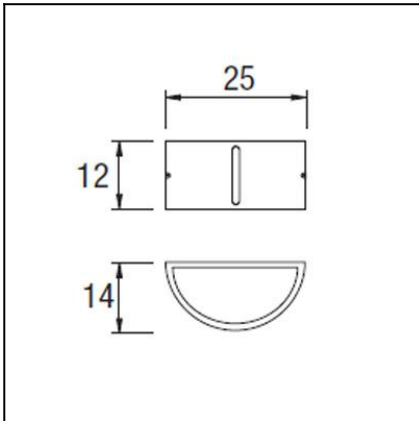

The photograph may not match the reference exactly. Please read the product description to identify the finish.

### TECHNICAL CHARACTERISTICS

Type:	Wall fixture
IP Protection degrees:	IP44
Lampholder:	1 x E27
Power (W):	E27 MAX 75W
Total power consumption (W):	75
Voltage / Frequency:	230V/50-60Hz
Units per box:	6
Net Weight (Kg):	1.14
EAN:	8435111043745