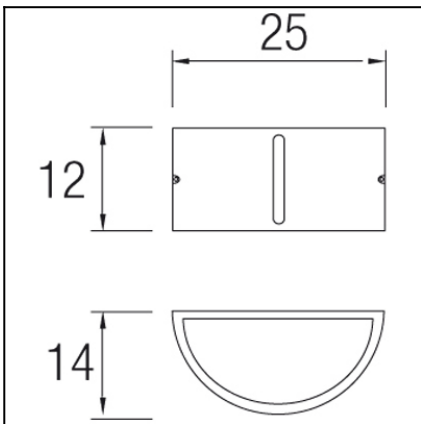

The photograph may not match the reference exactly. Please read the product description to identify the finish.

### TECHNICAL CHARACTERISTICS

Type:	Wall fixture
IP Protection degrees:	IP44
Lampholder:	1 x E27
Power (W):	E27 MAX 75W
Total power consumption (W):	75
Voltage / Frequency:	230V/50-60Hz
Units per box:	6
Net Weight (Kg):	1.14
EAN:	8435111035351