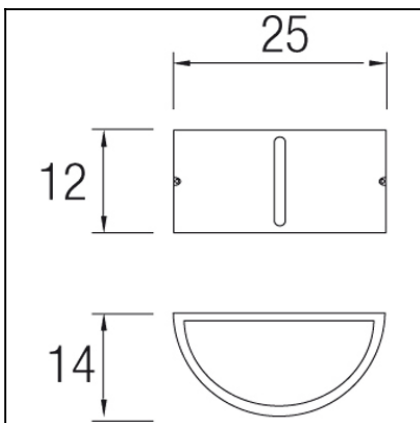

The photograph may not match the reference exactly. Please read the product description to identify the finish.

TECHNICAL CHARACTERISTICS

Type:	Wall fixture
IP Protection degrees:	IP44
Lampholder:	1 x E27
Power (W):	E27 MAX 75W
Total power consumption (W):	75
Voltage / Frequency:	230V/50-60Hz
Units per box:	6
Net Weight (Kg):	1.14
EAN:	8435111089293