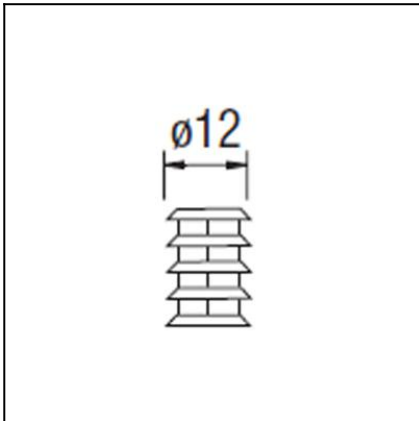

OUT **KIT REFLECTOR
55-8791-Y4-Y4**

The photograph may not match the reference exactly. Please read the product description to identify the finish.

**TECHNICAL CHARACTERISTICS**

Type:	Accessory
Units per box:	12
Net Weight (Kg):	0.265
EAN:	8435071402460