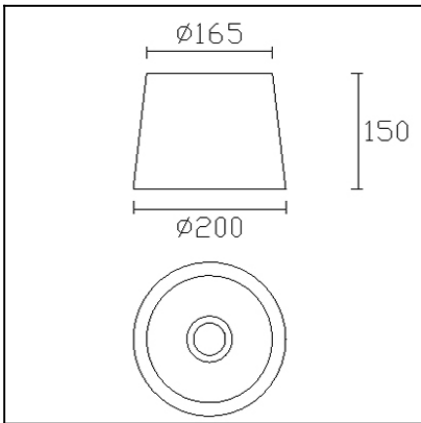

Design by Nahtrang Design

The photograph may not match the reference exactly. Please read the product description to identify the finish.

TECHNICAL CHARACTERISTICS

Type:	Accessory
IP Protection degrees:	IP20
Lampholder:	1 x E27
Units per box:	8
Net Weight (Kg):	0.305
EAN:	8435111087350