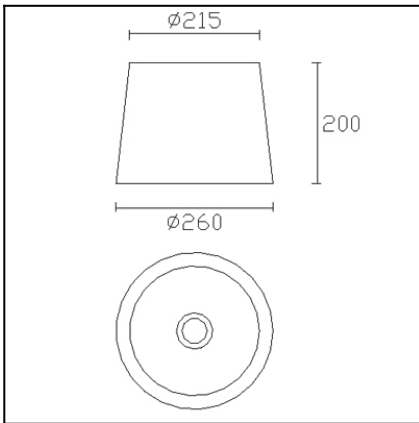

Design by Nahtrang Design

The photograph may not match the reference exactly. Please read the product description to identify the finish.

TECHNICAL CHARACTERISTICS

Type:	Accessory
IP Protection degrees:	IP20
Lampholder:	1 x E27
Units per box:	8
Net Weight (Kg):	0.525
EAN:	8435111087435